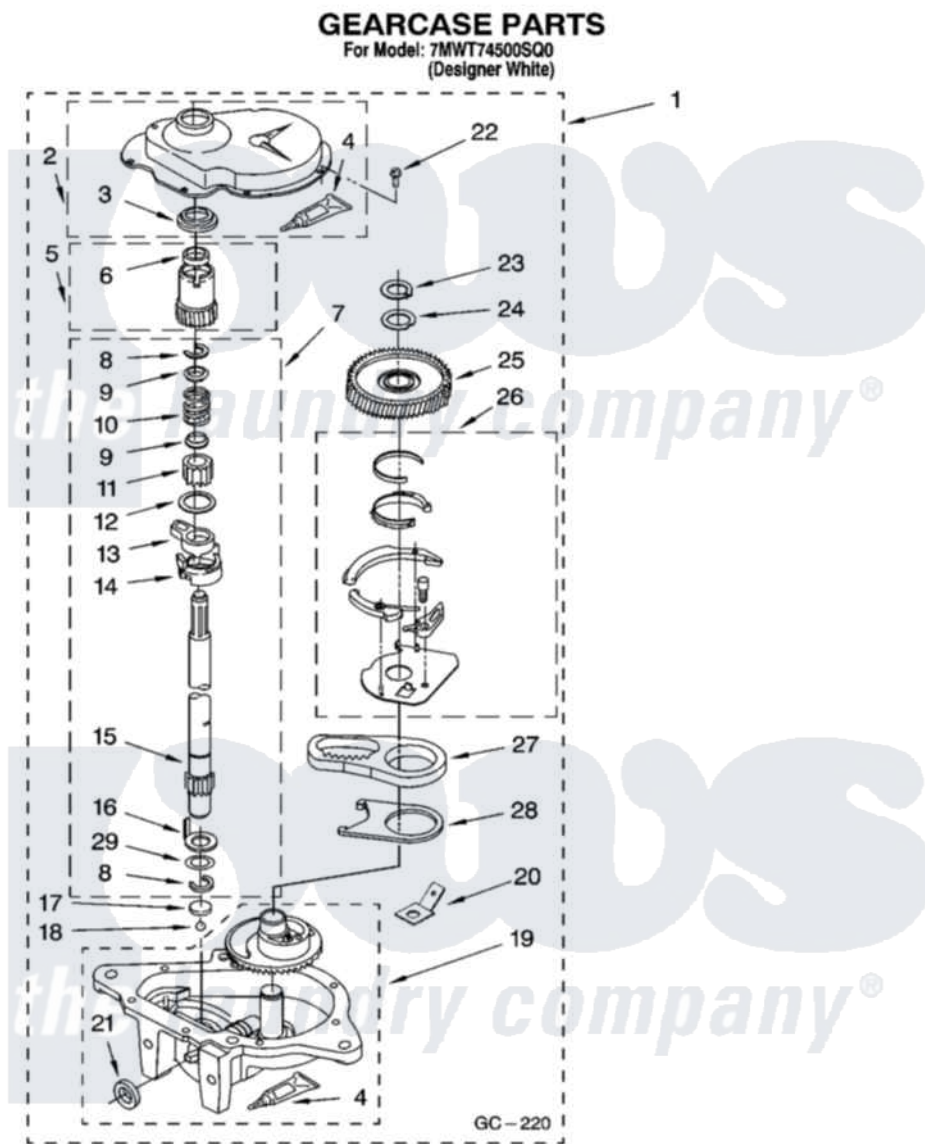

**Whirlpool 7MWT74500SQ0 08 - GEARCASE PARTS, OPTIONAL PARTS
(NOT INCLUDED)**

12

8181318

Whirlpool Residential Whirlpool 7MWT74500SQ0 Washer Parts Parts Diagram 08 - GEARCASE PARTS, OPTIONAL PARTS (NOT INCLUDED)

Click on the part number to view part

Item	Original Part Number	Replaced By	Status	Part Description
1	8532118	3360629		Gearcase
2	285202			Cover, Gearcase
3	3349985			Seal, Gearcase Cover
4	285195			Sealer Sealer, Gasket
5	63320	285362		Gear and Pinion
6	356427			Seal, Spin Pinion
7	389387			Shaft, Agitator
8	90369		Not Available	Ring, Retaining (2)
9	62677			Retainer, Spring
10	62676			Spring, Agitator
11	63273	285509		Shaft, Agitator
12	62619			Washer, Agitator Gear
13	62580	285206		Cam-Agitator
14	62581	285206		Cam-Agitator
15	285509			Shaft, Agitator

16	62618		Washer, Cam Thrust
17	16018	285205	Bearing
18	85529	285205	Bearing
19	389230	285515	Gearcase
20	3949116	Not Available	BLOCK TAB, TERMINAL
21	285352		Seal Kit, Thrust Plug
22	3351614		Screw, Gearcase Cover Mounting
23	3362552	285765	Ring-Retrn
24	285735	285766	Washer Kit, Thrust
25	62570	285362	Gear and Pinon
26	388253	999516	Shelf-Glas
27	3349296	8546456	Rack, Connecting
28	62621		Actuator, Shift
29	388815		Washer, Intermediate 1 3976263 Miscellaneous Parts Bag 2 3976300 Washer, Inlet Hose 3 3366913 Clamp, Hose
	4392899		Paint, Touch-Up
"	350938		Paint, Pressurized Spray B
"	4392901		Paint, Pressurized Spray
"	4392900		Paint, Bulk)
"	BLANK	Not Available	OIL
"	350572		Oil
"	BLANK	Not Available	LUBRICANT
"	285208		Lubricant
"	BLANK	Not Available	SEALER
"	285195		Sealer Sealer, Gasket
"	BLANK	Not Available	ACCESSORY PARTS
"	367031		Water System Parts
"	280129	280129A	Break-Sphn
"	280130	280130A	Adapter
"	280131	40922	Hose