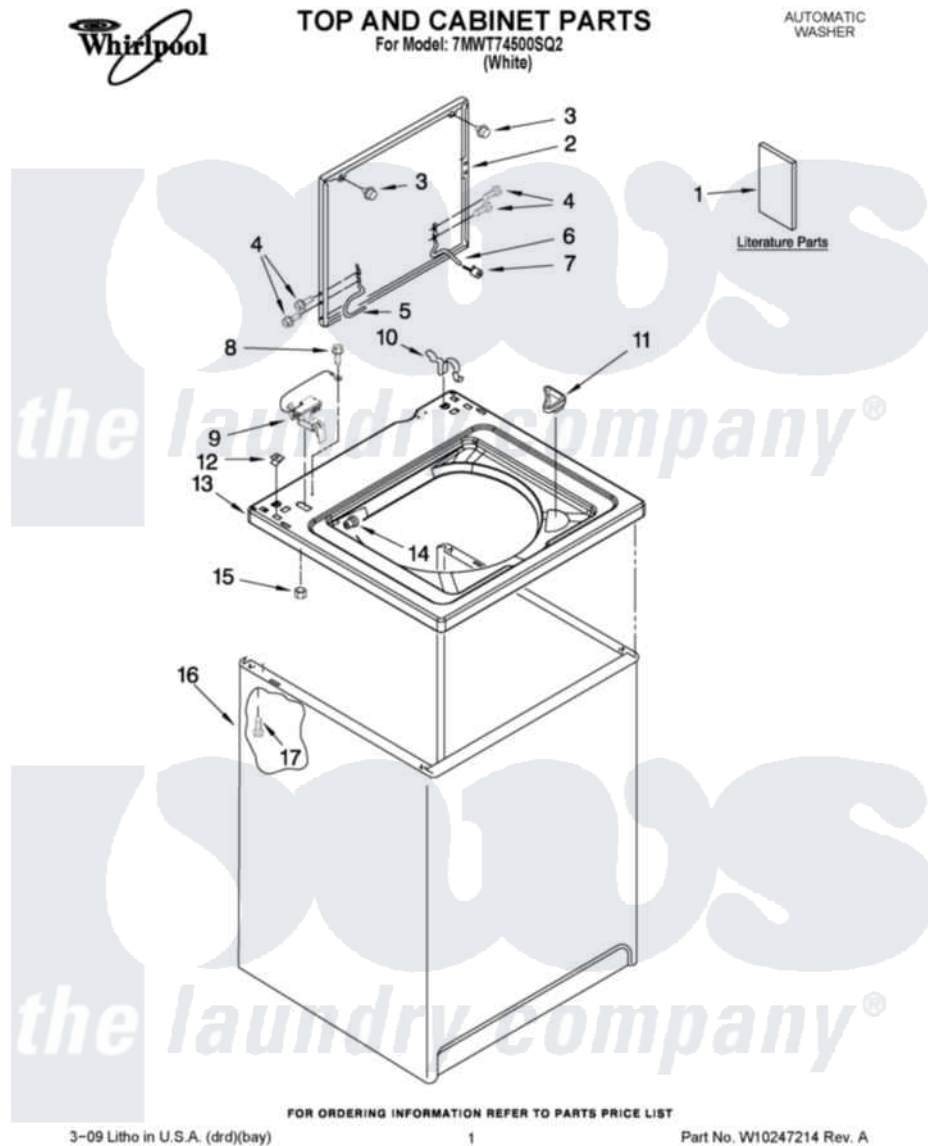

# Whirlpool 7MWT74500SQ2 01 - TOP AND CABINET PARTS

Whirlpool Residential Whirlpool 7MWT74500SQ2 Washer Parts Parts Diagram 01 - TOP AND CABINET PARTS  
Click on the part number to view part

Item	Original Part Number	Replaced By	Status	Part Description
1	W10155455		Not Available	Installation Instructions
"	8558666		Not Available	Feature Sheet
"	W10213638		Not Available	Use & Care Guide
"	W10096870		Not Available	ENERGY GUIDE
"	W10225450		Not Available	Wiring Diagram
2	8541774	<a href="#">W10193857</a>		Lid
3	<a href="#">9724509</a>			Bumper, Lid
4	<a href="#">W10119828</a>			Screw, Lid Hinge Mounting
5	<a href="#">W10225135</a>			Hinge, Lid
6	<a href="#">54583</a>			Hinge, Lid
7	<a href="#">19119</a>			Bumper, Lid Hinge
8	<a href="#">3351614</a>			Screw, Gearcase Cover Mounting
9	<a href="#">8318084</a>			Switch, Lid
10	<a href="#">62780</a>			Clip, Top And Cabinet And Rear Panel
11	<a href="#">3362952</a>			Dispenser, Bleach

12	<a href="#">357213</a>		Nut, Push-In
13	<a href="#">8541617</a>		Top
14	<a href="#">21258</a>		Bearing, Lid Hinge
15	8533959	<a href="#">680762</a>	Nut
16	<a href="#">63128</a>		Cabinet
17	<a href="#">W10165554</a>		Screw, 10-16 X 3/8