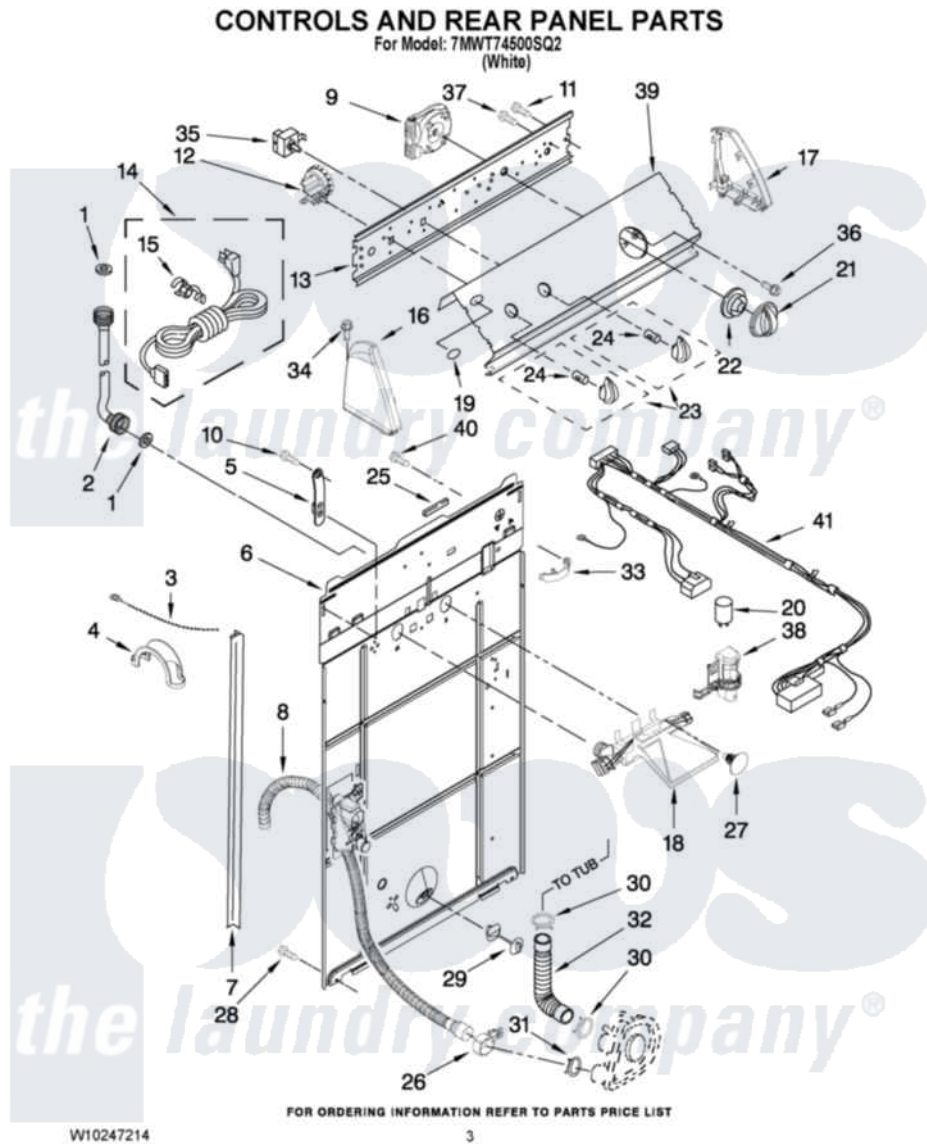

Whirlpool 7MWT74500SQ2 02 - CONTROLS AND REAR PANEL PARTS

Whirlpool [Residential Whirlpool 7MWT74500SQ2 Washer Parts](#) Parts Diagram 02 - CONTROLS AND REAR PANEL PARTS

[Click on the part number to view part](#)

Item	Original Part Number	Replaced By	Status	Part Description
1	W10242307	16123		Washer Inlet-Hose Miscellaneous Parts Must be Ordered Separately.
2	W10194210	89503		Hose-Inlet
"	W10196191	89503		Hose-Inlet
3	3347868	W10339879		Tie, Cable
4	8577378			U-Bend, Drain Hose
5	8568314			Strap, Console
6	W10153017			Panel, Rear
7	62747			Pad, Rear Panel
8	W10189267			Drain Hose Assembly
9	W10199989			Timer, Control
10	9740848			Screw, Mixing Valve Mounting
11	90767			Screw, 8A X 3/8 HeX Washer Head Tapping
12	8577845	W10339334		Switch-WL
13	3948814			Bracket, Control

14	W10115689		Cord, Power
15	3952821	285777	Relief-Str
16	8271365	279962	Endcap
17	8271359	279962	Endcap
18	W10140918		Valve, Water Inlet W/Vacuum Break
19	3400985		Medallion
20	8572717		Capacitor, Motor Start
21	8566022		Knob, Timer
22	8566018		Dial,
23	8565944		Knob, Control
24	8536939		Clip, Knob
25	303294	3367669	Protector, Edge
26	8541668		Clamp, Hose
27	W10000080	8282566	Clip, Pine Tree
28	62863	3390631	Screw, 10-16 X 3/8
29	8519200		Support, Rear Panel
30	3363366	616099	Clamp
31	8317496	285655	Clamp, Hose
32	3951449	285871	Hose
33	3349557		Retainer, Harness
34	388326		Screw, 8-18 X 1.25
35	661612	W10168256	Switch, Water Temperature
36	3400818		Screw, Timer Mounting
37	3400073		Screw, Ground
38	8318046		Clip, Capacitor
39	W10222533		Panel, Console
40	3351614		Screw, Gearcase Cover Mounting
41	W10235787		Harness, Wiring