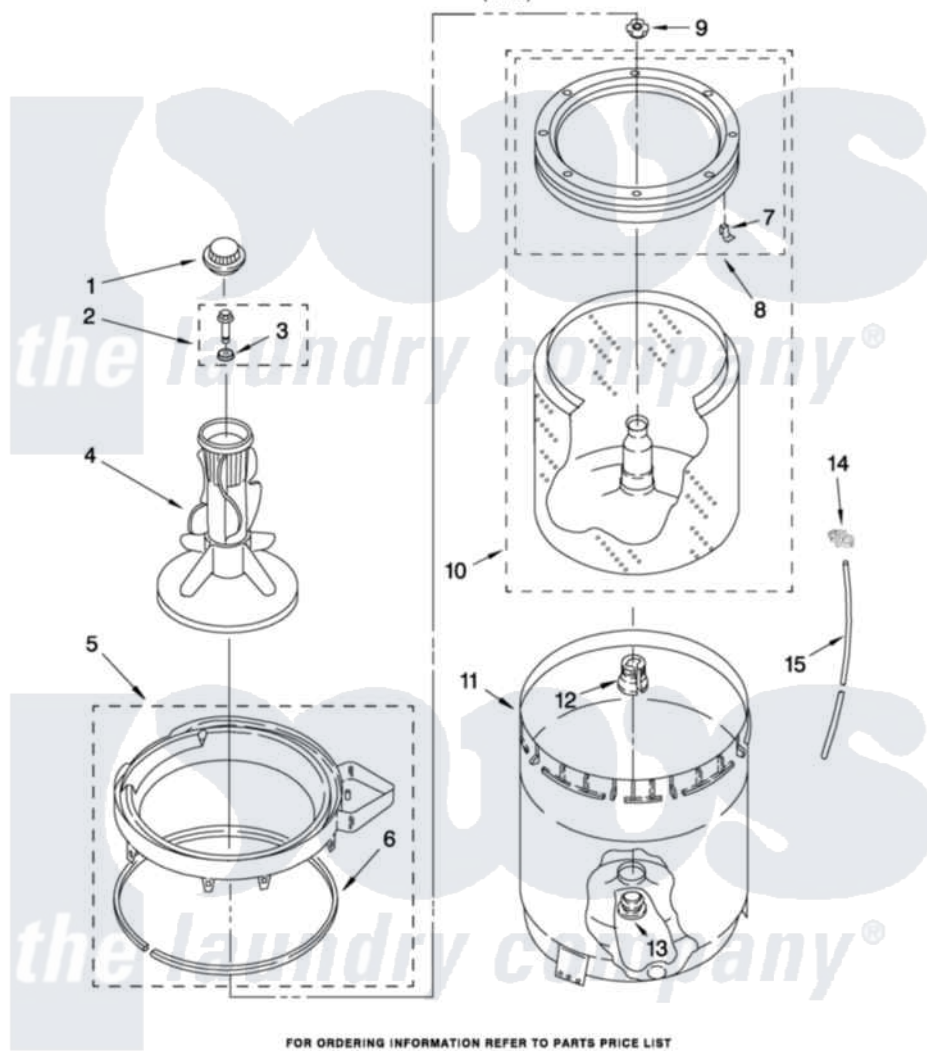

Whirlpool 7MWT74500SQ2 03 - AGITATOR, BASKET AND TUB PARTS

AGITATOR, BASKET AND TUB PARTS

For Model: 7MWT74500SQ2
(White)

W10247214

FOR ORDERING INFORMATION REFER TO PARTS PRICE LIST

5

Whirlpool [Residential Whirlpool 7MWT74500SQ2 Washer Parts](#) Parts Diagram 03 - AGITATOR, BASKET AND TUB PARTS

[Click on the part number to view part](#)

Item	Original Part Number	Replaced By	Status	Part Description
1	3355758			Cap, Agitator
2	358237			Screw And Washer
3	3949550			Washer
4	63235			Agitator Assembly
5	3360611			Tub Ring And Gasket Assembly
6	3359586			Gasket, Tub Ring
7	8519815			Clip, Balance Ring
8	3956205			Balance Ring
9	21366			Nut, Spanner
10	3956206	3956207		Basket And Balance Ring
11	63125			Tub
12	389140			Tub Block, Basket Drive
13	383727			Gasket, Centerpodt
14	2219077			Clip, Pressure Switch Hose
15	3363657	353244		Hose, Pressure Switch