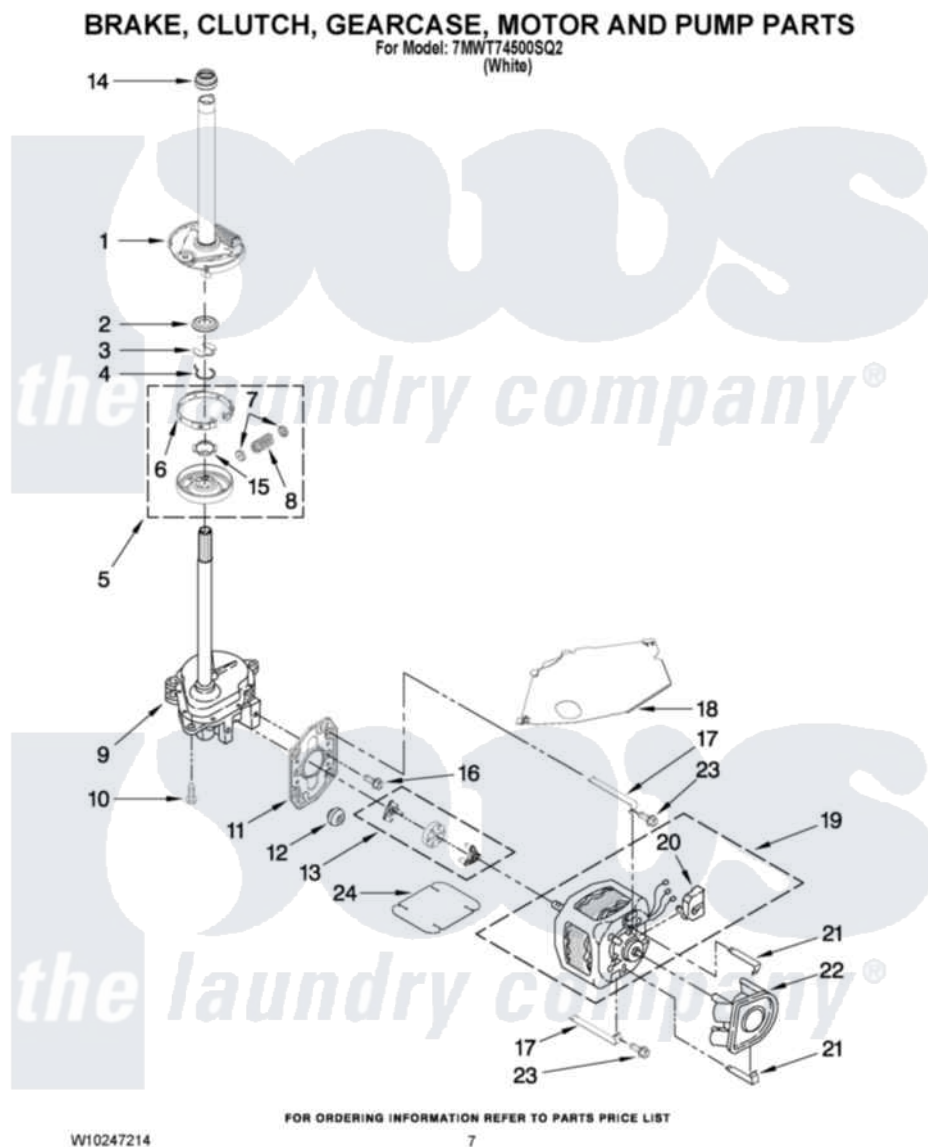

# Whirlpool 7MWT74500SQ2 04 - BRAKE, CLUTCH, GEARCASE, MOTOR AND PUMP PARTS

Whirlpool [Residential Whirlpool 7MWT74500SQ2 Washer Parts](#) Parts Diagram 04 - BRAKE, CLUTCH, GEARCASE, MOTOR AND PUMP PARTS  
Click on the part number to view part

Item	Original Part Number	Replaced By	Status	Part Description
1	388951	<a href="#">285792</a>		Basketdrive
2	<a href="#">63292</a>			Washer, Spin Tube Thrust
3	62697	<a href="#">W10080230</a>		Ring, Spin Tube Support
4	63283	<a href="#">285353</a>		Ring
5	3951311	<a href="#">285785</a>		Clutch
6	3951308	<a href="#">285790</a>		Lining
7	<a href="#">62646</a>			Cap, Clutch Spring
8	<a href="#">3946792</a>			Spring And Damper Assembly
9	8532118	<a href="#">3360629</a>		Gearcase
10	3357334	<a href="#">3400516</a>		Screw Anti-Rattle
11	<a href="#">62611</a>			Plate, Motor Mount To Gearcase
12	<a href="#">62691</a>			Grommet, Motor
13	3364003	<a href="#">285753A</a>		Coupling
14	<a href="#">8577374</a>			Seal, Centerpost

15	<a href="#">3355454</a>		Clip, Main Drive
16	<a href="#">3400516</a>		Screw Anti-Rattle
17	<a href="#">W10086010</a>		Retainer, Motor
18	<a href="#">3362089</a>		Shield, Tub To Motor
19	8528157	<a href="#">661600</a>	Motor, Main Drive
20	<a href="#">3952056</a>		Switch, Main Drive Motor
21	<a href="#">8546127</a>		Retainer, Pump
22	<a href="#">3363394</a>		Pump
23	3387485	<a href="#">273556</a>	Screw, 10-16 X 5/8
24	<a href="#">3946532</a>		Shield, Motor