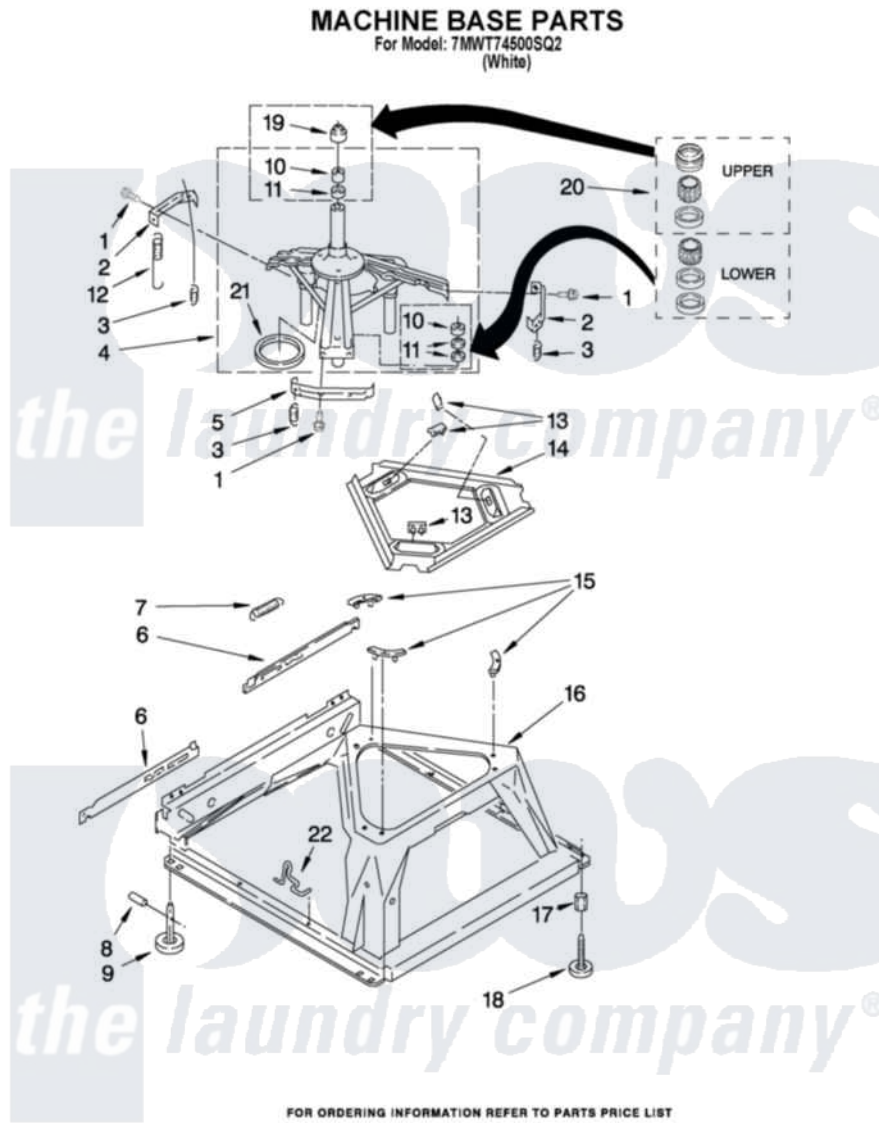

Whirlpool 7MWT74500SQ2 05 - MACHINE BASE PARTS

8

W10247214

Whirlpool [Residential Whirlpool 7MWT74500SQ2 Washer Parts](#) Parts Diagram 05 - MACHINE BASE PARTS
Click on the part number to view part

Item	Original Part Number	Replaced By	Status	Part Description
1	3400076			Screw, Bracket Mounting
2	64067			Bracket, Spring Outer
3	63907			Spring, Suspension
4	8575214	280184		Support
5	64065			Bracket, Spring Outer
6	63138			Link, Leveling Mechanism
7	62597	8316845		Spring
8	62837			Pin, Knurled
9	62596	285244		Feet-Leveling
10	8546455			Bearing, Centerpost
11	357409	359449		Seal, Agitator Shaft
12	388492	W10250667		Spring, Counterweight
13	62568	285219		Pad
14	3946509			Plate, Suspension
15	3363660	285744		Pad
16	3349337	285459		Base

17	3359452	Nut, Lock
18	W10001130	Foot, Leveling
19	8577376	Seal, Centerpost
20	285203	Centerpost Bearing Kit
21	63134	Ring, Sound Deadening
22	W10145155	Retainer, Suspension Spring