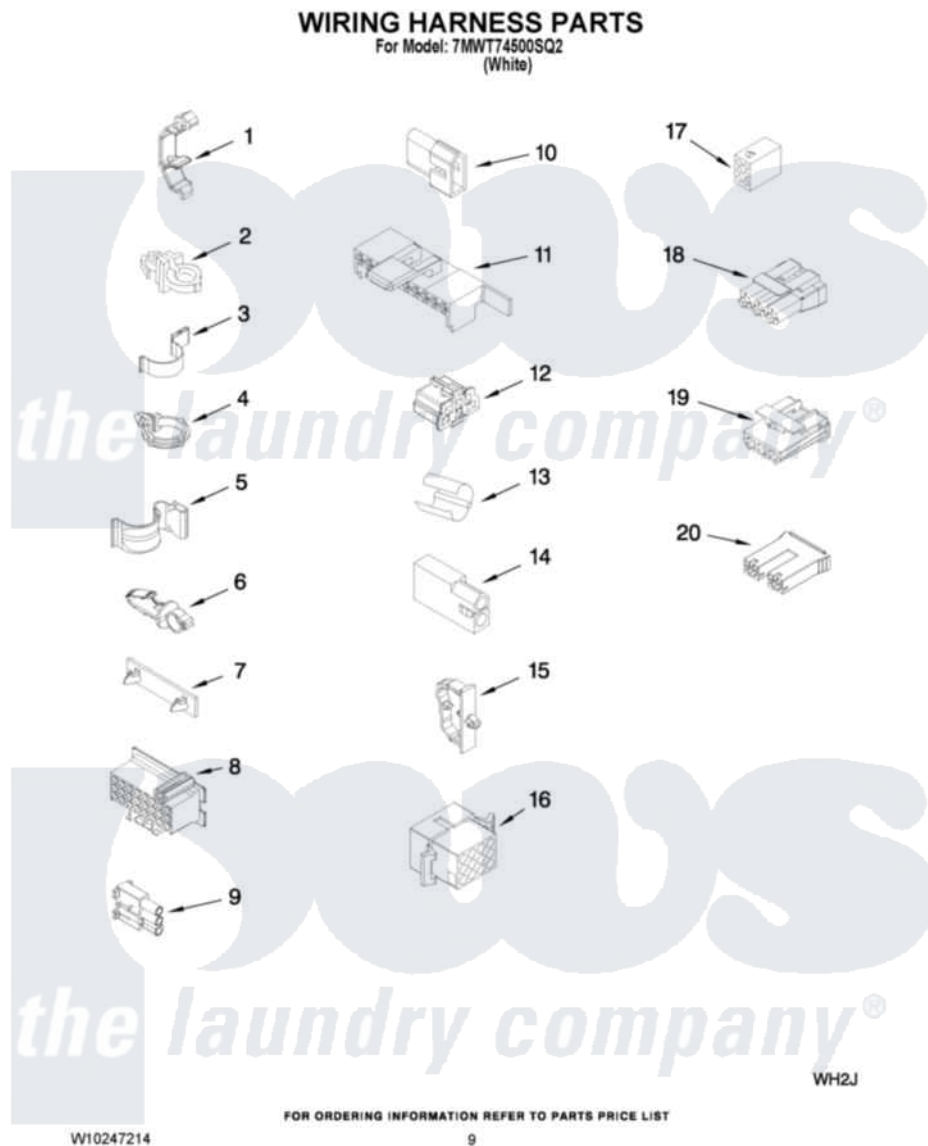

Whirlpool 7MWT74500SQ2 06 - WIRING HARNESS PARTS

Whirlpool [Residential Whirlpool 7MWT74500SQ2 Washer Parts](#) Parts Diagram 06 - WIRING HARNESS PARTS
Click on the part number to view part

Item	Original Part Number	Replaced By	Status	Part Description
1	3349557			Retainer, Harness
2	388498		Not Available	Clip, Harness
3	3347812	8528351		Clip
4	3352501	8559320		Restraint, Hose
5	90016			Clip, Pressure Switch Hose
6	3390496	8281256		Clip, Harness
7	389379			Retainer, Side To Feature Panel
8	3948614			Disconnect Block
"	352089			Timer, Block Disconnect
9	62889			Receptacle, Terminal
10	353424			Plug, Terminal
11	62505			Block, Disconnect
12	3347243			Block, Disconnect
13	63523			Harness, Protector
14	717252			Receptacle, Terminal
15	3352944			Clip, Harness

16	3390423		Not Available	Block, Disconnect (12-Way) (Timer) (Use Term. 94613)
17	3347730		Not Available	Receptacle, (6-Way) (Use Term. 94613)
18	3948617	2172937		Connector
19	3360056			Connector
20	3354925			Block, Connector
"	3354926			Block, Connector