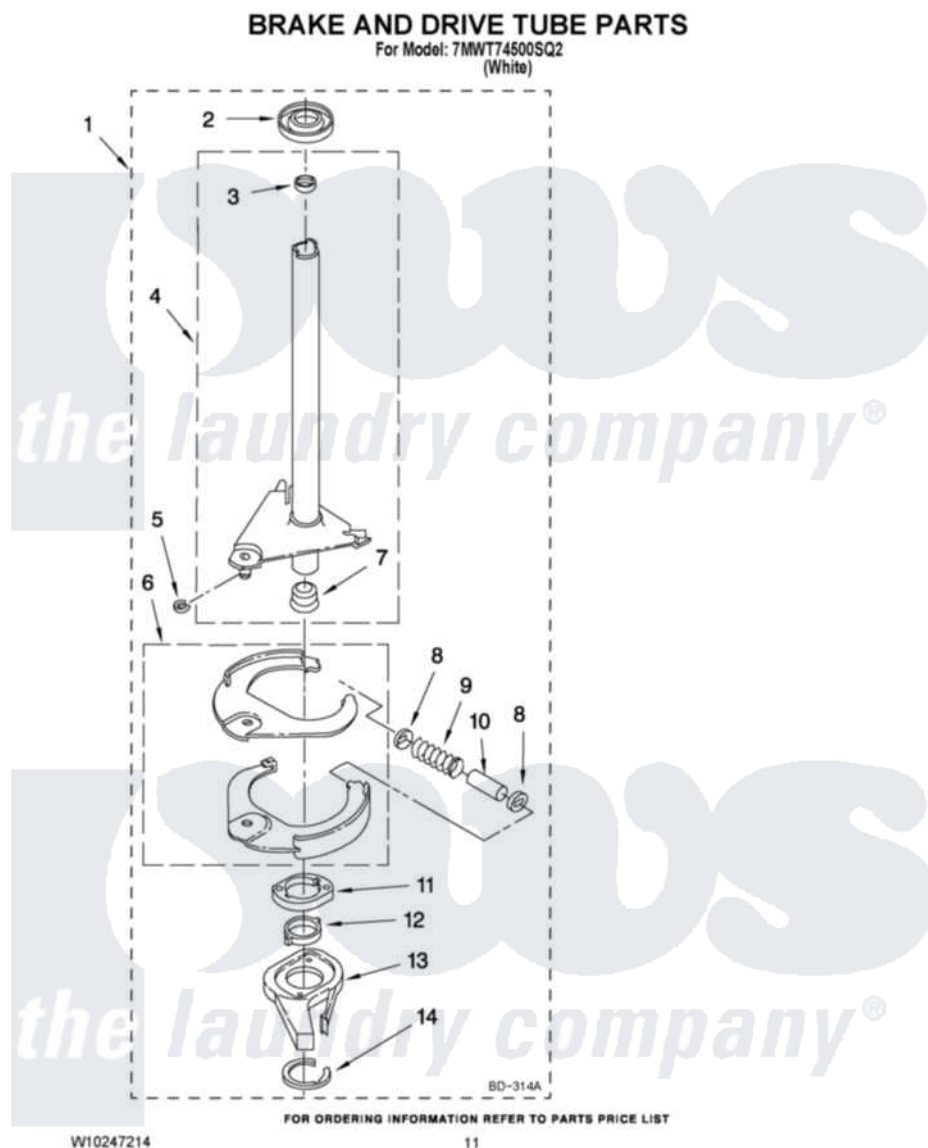

# Whirlpool 7MWT74500SQ2 07 - BRAKE AND DRIVE TUBE PARTS

Whirlpool [Residential Whirlpool 7MWT74500SQ2 Washer Parts](#) Parts Diagram 07 - BRAKE AND DRIVE TUBE PARTS

Click on the part number to view part

Item	Original Part Number	Replaced By	Status	Part Description
1	388951	<a href="#">285792</a>		Basketdrive
2	<a href="#">62658</a>			Ring, Thrust
3	<a href="#">356427</a>			Seal, Spin Pinion
4	64027	<a href="#">64208</a>		Tube-Spin
5	64035	<a href="#">W10083190</a>		Ring, Retaining
6	64232	<a href="#">285438</a>		Shoe-Brake
7	62703	<a href="#">8546462</a>		"T" Bearing, Spin Tube
8	3353956	<a href="#">285658</a>		Sleeve
9	62647		Not Available	Spring, Brake
10	3355360	<a href="#">285658</a>		Sleeve
11	661516	<a href="#">8546461</a>		Cam, Brake Release
12	<a href="#">63022</a>			Sleeve, Cam
13	64194	<a href="#">285790</a>		Lining
14	90368	<a href="#">W10083200</a>		Ring, Retaining
NI	<a href="#">285208</a>			Lubricant