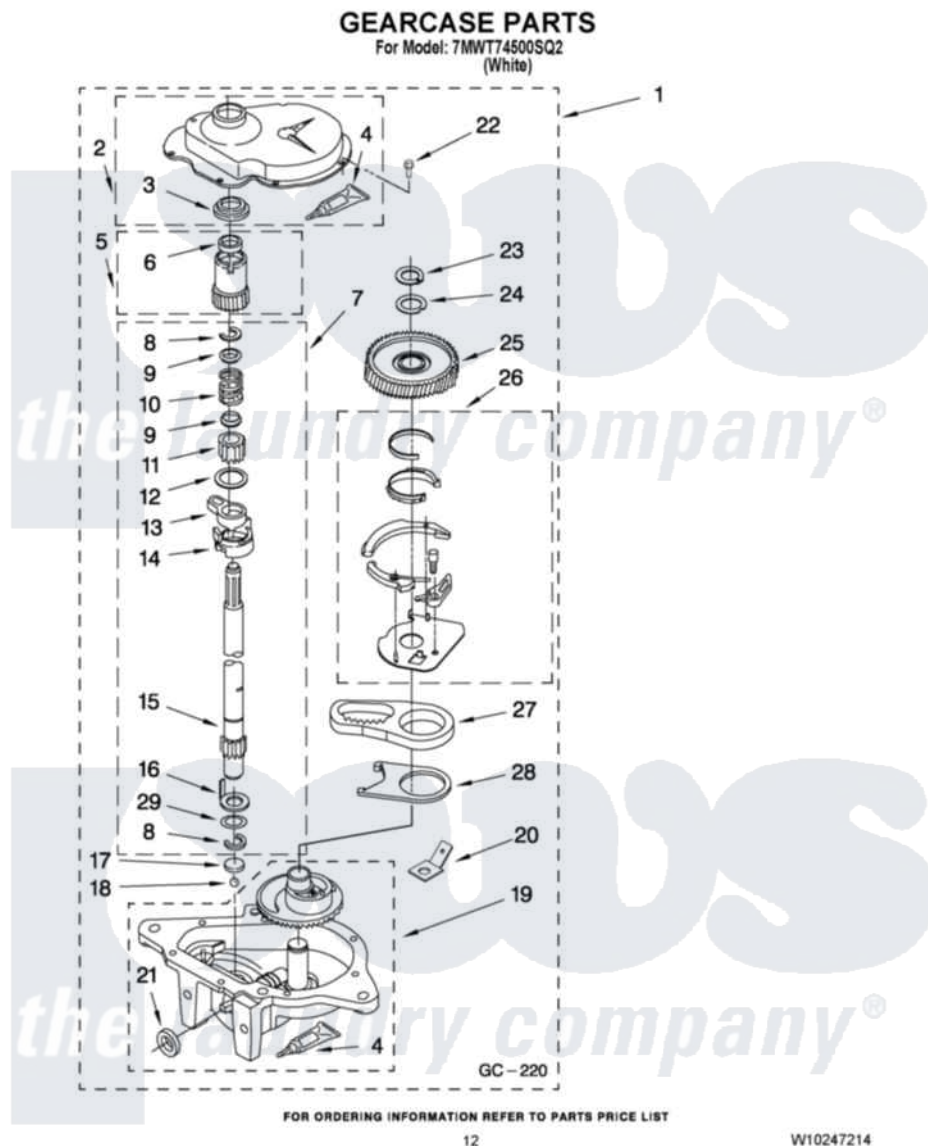

Whirlpool 7MWT74500SQ2 08 - GEARCASE PARTS

Whirlpool [Residential Whirlpool 7MWT74500SQ2 Washer Parts](#) Parts Diagram 08 - GEARCASE PARTS
Click on the part number to view part

Item	Original Part Number	Replaced By	Status	Part Description
1	8532118	3360629		Gearcase
2	285202			Cover, Gearcase
3	3349985			Seal, Gearcase Cover
4	285195			Sealer Sealer, Gasket
5	63320	285362		Gear and Pinion
6	356427			Seal, Spin Pinion
7	389387			Shaft, Agitator
8	90369		Not Available	Ring, Retaining (2)
9	62677			Retainer, Spring
10	62676			Spring, Agitator
11	63273	285509		Shaft, Agitator
12	62619			Washer, Agitator Gear
13	62580	285206		Cam-Agitator
14	62581	285206		Cam-Agitator
15	285509			Shaft, Agitator
16	62618			Washer, Cam Thrust

17	16018	285205	Bearing
18	85529	285205	Bearing
19	389230	285515	Gearcase
20	3949116	Not Available	BLOCK TAB, TERMINAL
21	285352		Seal Kit, Thrust Plug
22	3351614		Screw, Gearcase Cover Mounting
23	3362552	285765	Ring-Retrn
24	285735	285766	Washer Kit, Thrust
25	62570	285362	Gear and Pinon
26	388253	999516	Shelf-Glas
27	3349296	8546456	Rack, Connecting
28	62621		Actuator, Shift
29	388815		Washer, Intermediate 1 3976263 Miscellaneous Parts Bag 2 3976300 Washer, Inlet Hose 3 3366913 Clamp, Hose