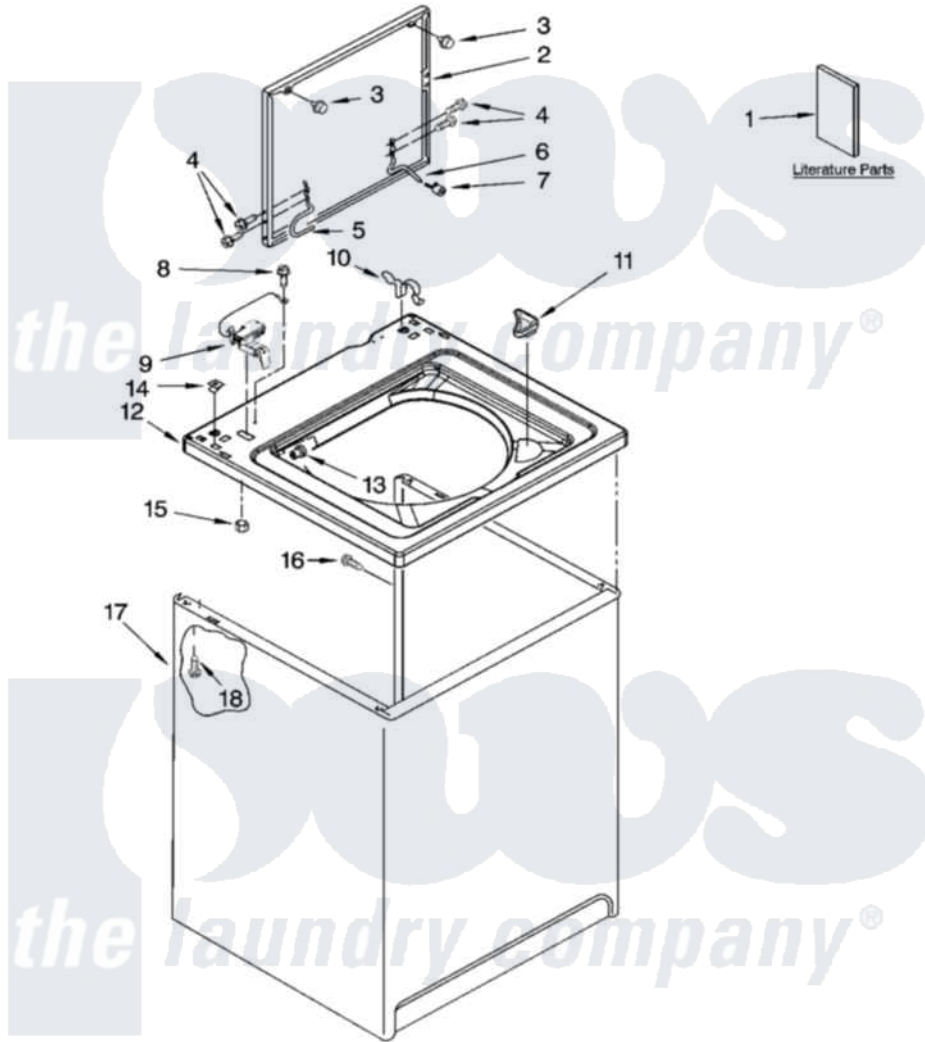

Whirlpool 7MWT74710SM0 01 - TOP AND CABINET PARTS

TOP AND CABINET PARTS

For Model: 7MWT74710SM0
(White/Metallic)

AUTOMATIC
WASHER

5-07 Litho in U.S.A. (drd)

1

Part No. 8181300 Rev. B

Whirlpool [Residential Whirlpool 7MWT74710SM0 Washer Parts](#) Parts Diagram 01 - TOP AND CABINET PARTS
Click on the part number to view part

Item	Original Part Number	Replaced By	Status	Part Description
1	W10071230		Not Available	Installation Instructions
"	8558666		Not Available	Feature Sheet
"	8539806		Not Available	Use & Care Guide
"	8577176		Not Available	Energy Guide
"	8543286		Not Available	Wiring Diagram
2	8557513	3957617		Lid
3	9724509			Bumper, Lid
4	W10119872	W10119828		Screw, Lid Hinge Mounting
5	8318088			Hinge, Lid
6	54583			Hinge, Lid
7	19119			Bumper, Lid Hinge
8	3351614			Screw, Gearcase Cover Mounting
9	8318084			Switch, Lid
10	62780			Clip, Top And Cabinet And Rear Panel
11	3362952			Dispenser, Bleach

12	8541617		Top
13	21258		Bearing, Lid Hinge
14	357213		Nut, Push-In
15	8533959	680762	Nut
16	3357011	308685	Side Trim)
17	63128		Cabinet
18	3390631		Screw, 10-16 X 3/8