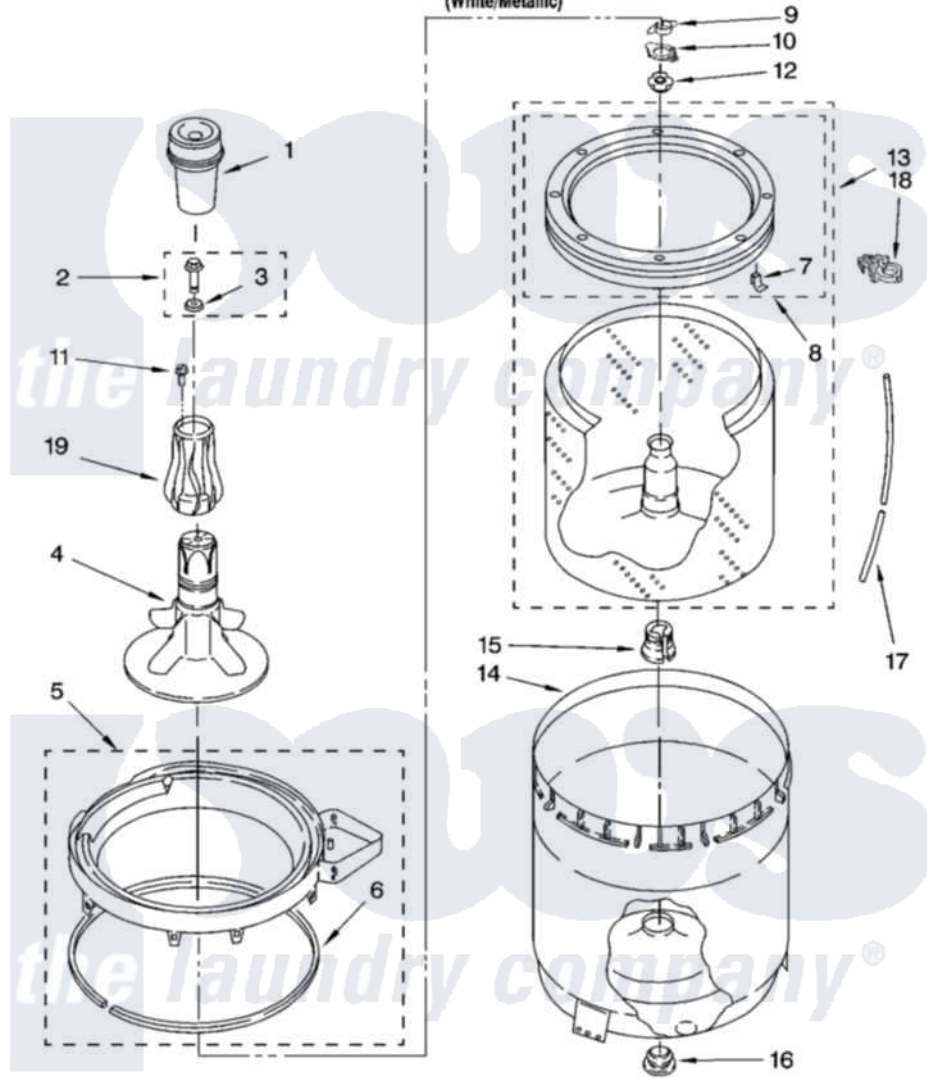

Whirlpool 7MWT74710SM0 03 - AGITATOR, BASKET AND TUB PARTS

AGITATOR, BASKET AND TUB PARTS

For Model: 7MWT74710SM0
(White/Metallic)

8181300

5

Whirlpool [Residential Whirlpool 7MWT74710SM0 Washer Parts](#) Parts Diagram 03 - AGITATOR, BASKET AND TUB PARTS

[Click on the part number to view part](#)

Item	Original Part Number	Replaced By	Status	Part Description
1	63580			Dispenser, Fabric Softener
2	358237			Screw And Washer
3	3949550			Washer
4	64214			Agitator
5	3360611			Tub Ring And Gasket Assembly
6	3359586			Gasket, Tub Ring
7	8519815			Clip, Balance Ring
8	3956205			Balance Ring
9	3354845			Clip, Agitator
10	8543666			Washer, Agitator
11	63027	W10109200		Screw, Baffle Mounting
12	21366			Nut, Spanner
13	3956206	3956207		Basket And Balance Ring
14	63125			Tub
15	389140			Tub Block, Basket Drive

16	383727	Gasket, Centerpodt	
17	3363657	353244	Hose, Pressure Switch
18	2219077	Clip, Pressure Switch Hose	
19	64210	Extension, Agitator	