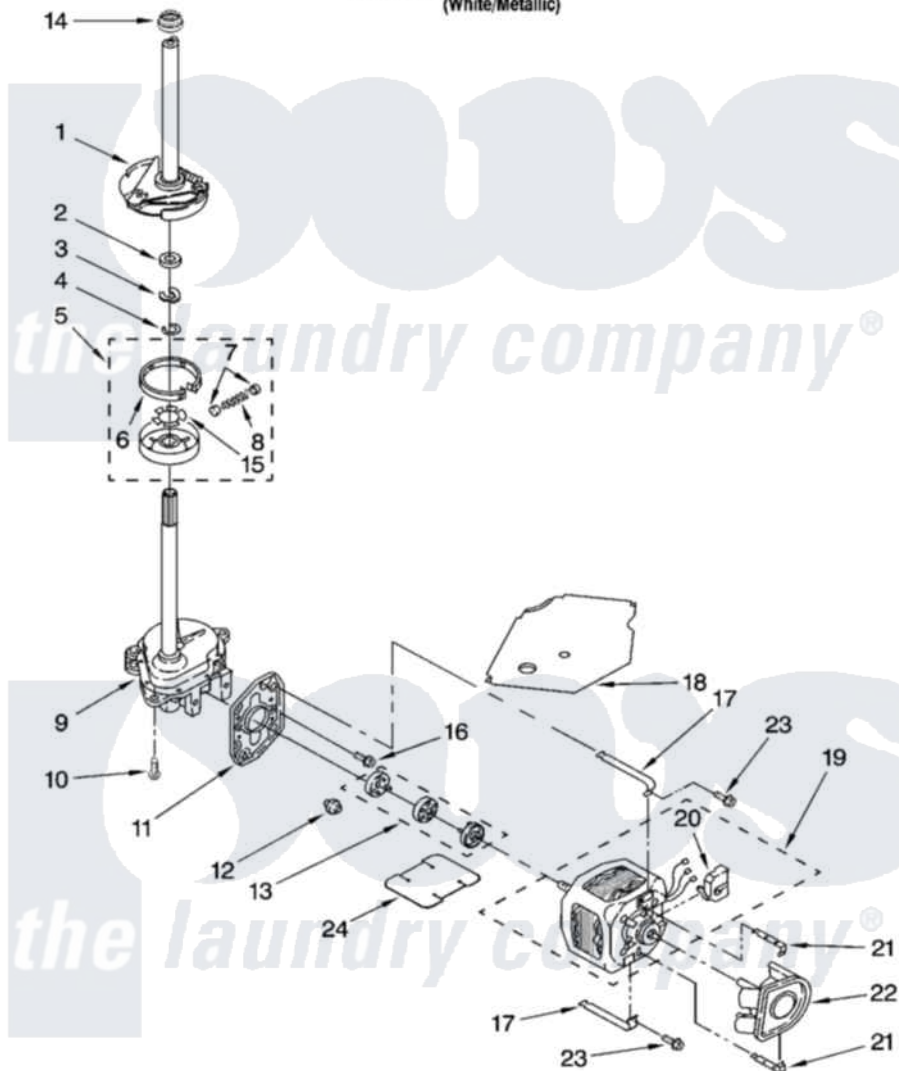

# Whirlpool 7MWT74710SM0 04 - BRAKE, CLUTCH, GEARCASE, MOTOR AND PUMP PARTS

## BRAKE, CLUTCH, GEARCASE, MOTOR AND PUMP PARTS

For Model: 7MWT74710SM0  
(White/Metallic)

8181300

7

Whirlpool [Residential Whirlpool 7MWT74710SM0 Washer Parts](#) Parts Diagram 04 - BRAKE, CLUTCH, GEARCASE, MOTOR AND PUMP PARTS

[Click on the part number to view part](#)

Item	Original Part Number	Replaced By	Status	Part Description
1	388951	<a href="#">285792</a>		Basketdrive
2	<a href="#">63292</a>			Washer, Spin Tube Thrust
3	62697	<a href="#">W10080230</a>		Ring, Spin Tube Support
4	63283	<a href="#">285353</a>		Ring
5	3951311	<a href="#">285785</a>		Clutch
6	3951308	<a href="#">285790</a>		Lining
7	<a href="#">62646</a>			Cap, Clutch Spring
8	<a href="#">3946792</a>			Spring And Damper Assembly
9	8532118	<a href="#">3360629</a>		Gearcase
10	3357334	<a href="#">3400516</a>		Screw Anti-Rattle
11	<a href="#">62611</a>			Plate, Motor Mount To Gearcase
12	<a href="#">62691</a>			Grommet, Motor
13	3364003	<a href="#">285753A</a>		Coupling
14	<a href="#">8577374</a>			Seal, Centerpost

15	<a href="#">3355454</a>		Clip, Main Drive
16	<a href="#">3400516</a>		Screw Anti-Rattle
17	3349637	<a href="#">W10086010</a>	Retainer, Motor
18	<a href="#">3362089</a>		Shield, Tub To Motor
19	8528157	<a href="#">661600</a>	Motor, Main Drive
20	<a href="#">3952056</a>		Switch, Main Drive Motor
21	<a href="#">8546127</a>		Retainer, Pump
22	<a href="#">3363394</a>		Pump
23	3387485	<a href="#">273556</a>	Screw, 10-16 X 5/8
24	<a href="#">8316060</a>		Shield, Tub To Motor