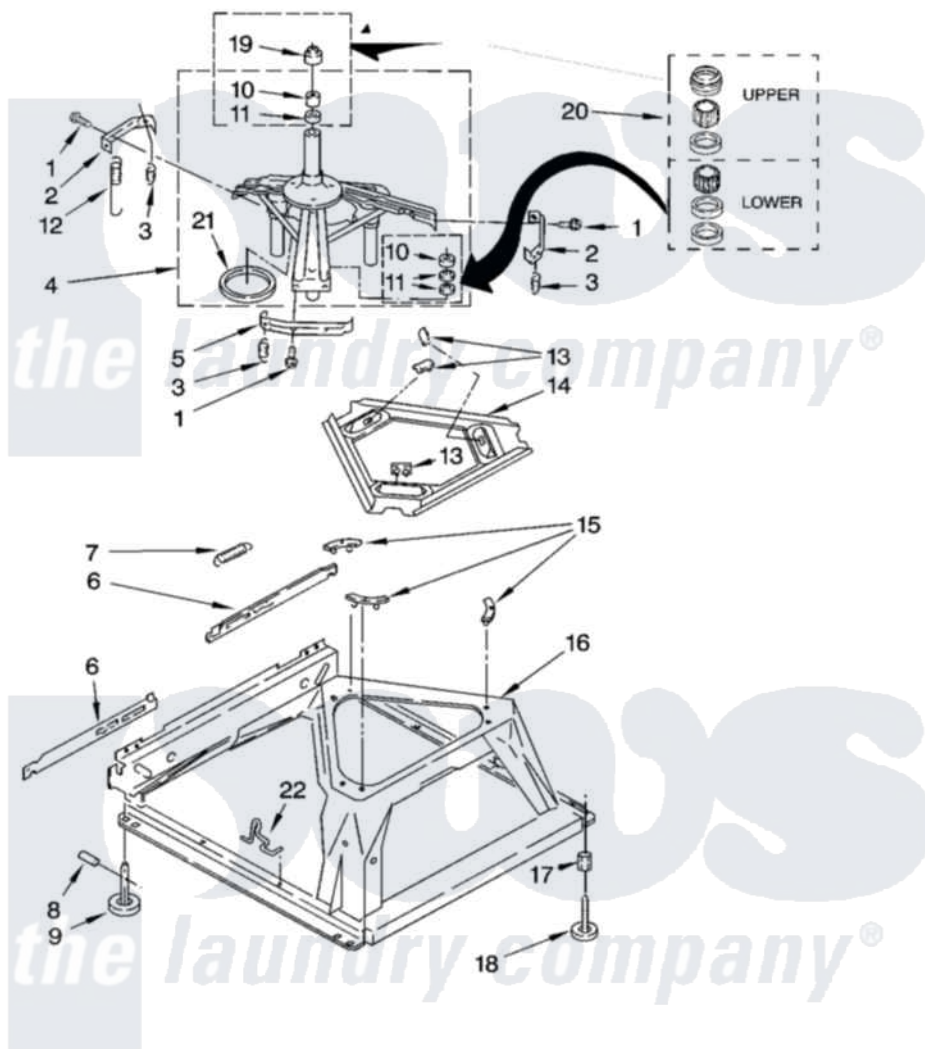

# Whirlpool 7MWT74710SM0 05 - MACHINE BASE PARTS

## MACHINE BASE PARTS

For Model: 7MWT74710SM0  
(White/Metallic)

8

8181300

Whirlpool [Residential Whirlpool 7MWT74710SM0 Washer Parts](#) Parts Diagram 05 - MACHINE BASE PARTS  
Click on the part number to view part

Item	Original Part Number	Replaced By	Status	Part Description
1	<a href="#">3400076</a>			Screw, Bracket Mounting
2	<a href="#">64067</a>			Bracket, Spring Outer
3	<a href="#">63907</a>			Spring, Suspension
4	8575214	<a href="#">280184</a>		Support
5	<a href="#">64065</a>			Bracket, Spring Outer
6	<a href="#">63138</a>			Link, Leveling Mechanism
7	62597	<a href="#">8316845</a>		Spring
8	<a href="#">62837</a>			Pin, Knurled
9	62596	<a href="#">285244</a>		Feet-Leveling
10	<a href="#">8546455</a>			Bearing, Centerpost
11	357409	<a href="#">359449</a>		Seal, Agitator Shaft
12	388492	<a href="#">W10250667</a>		Spring, Counterweight
13	62568	<a href="#">285219</a>		Pad
14	<a href="#">3946509</a>			Plate, Suspension
15	3363660	<a href="#">285744</a>		Pad
16	3349337	<a href="#">285459</a>		Base

17	<a href="#">3359452</a>	Nut, Lock
18	<a href="#">W10001130</a>	Foot, Leveling
19	<a href="#">8577376</a>	Seal, Centerpost
20	<a href="#">285203</a>	Centerpost Bearing Kit
21	<a href="#">63134</a>	Ring, Sound Deadening
22	63806	<a href="#">W10145155</a> Retainer, Suspension Spring