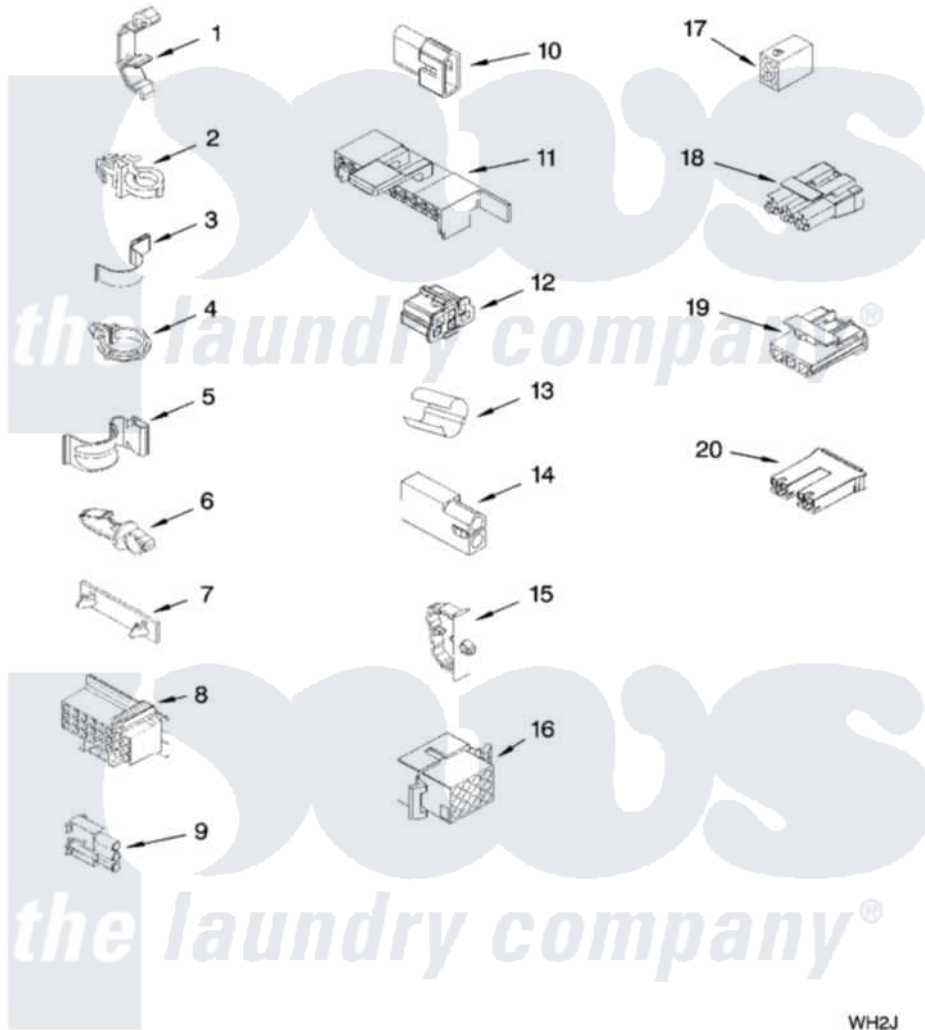

Whirlpool 7MWT74710SM0 06 - WIRING HARNESS PARTS

WIRING HARNESS PARTS

For Model: 7MWT74710SM0
(White/Metallic)

8181300

9

WH2J

Whirlpool [Residential Whirlpool 7MWT74710SM0 Washer Parts](#) Parts Diagram 06 - WIRING HARNESS PARTS
Click on the part number to view part

Item	Original Part Number	Replaced By	Status	Part Description
1	3349557			Retainer, Harness
2	388498		Not Available	Clip, Harness
3	3347812	8528351		Clip
4	3352501	8559320		Restraint, Hose
5	90016			Clip, Pressure Switch Hose
6	3390496	8281256		Clip, Harness
7	389379			Retainer, Side To Feature Panel
8	3948614			Disconnect Block
"	352089			Timer, Block Disconnect
9	62889			Receptacle, Terminal
10	353424			Plug, Terminal
11	62505			Block, Disconnect
12	3347243			Block, Disconnect
13	63523			Harness, Protector
14	717252			Receptacle, Terminal
15	3352944			Clip, Harness

16	3390423		Not Available	Block, Disconnect (12-Way) (Timer) (Use Term. 94613)
17	3347730		Not Available	Receptacle, (6-Way) (Use Term. 94613)
18	3948617	2172937		Connector
19	3360056			Connector
20	3354925			Block, Connector
"	3354926			Block, Connector