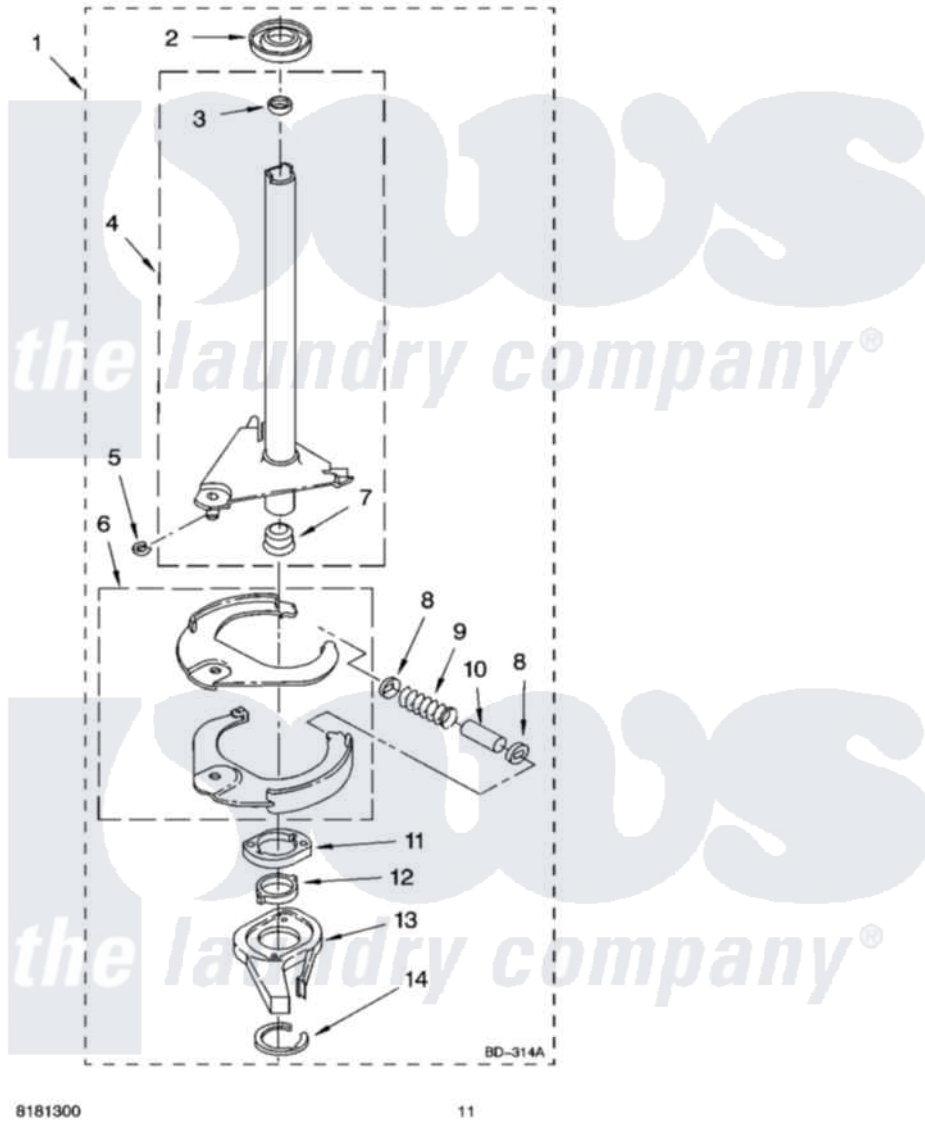

Whirlpool 7MWT74710SM0 07 - BRAKE AND DRIVE TUBE PARTS

BRAKE AND DRIVE TUBE PARTS

For Model: 7MWT74710SM0
(White/Metallic)

8181300

11

Whirlpool Residential Whirlpool 7MWT74710SM0 Washer Parts Parts Diagram 07 - BRAKE AND DRIVE TUBE PARTS
Click on the part number to view part

Item	Original Part Number	Replaced By	Status	Part Description
1	388951	285792		Basketdrive
2	62658			Ring, Thrust
3	356427			Seal, Spin Pinion
4	64027	64208		Tube-Spin
5	64035	W10083190		Ring, Retaining
6	64232	285438		Shoe-Brake
7	62703	8546462		"T" Bearing, Spin Tube
8	3353956	285658		Sleeve
9	62647		Not Available	Spring, Brake
10	3355360	285658		Sleeve
11	661516	8546461		Cam, Brake Release
12	63022			Sleeve, Cam
13	64194	285790		Lining
14	90368	W10083200		Ring, Retaining
"	BLANK		Not Available	Following Parts Not Illustrated
"	285208			Lubricant