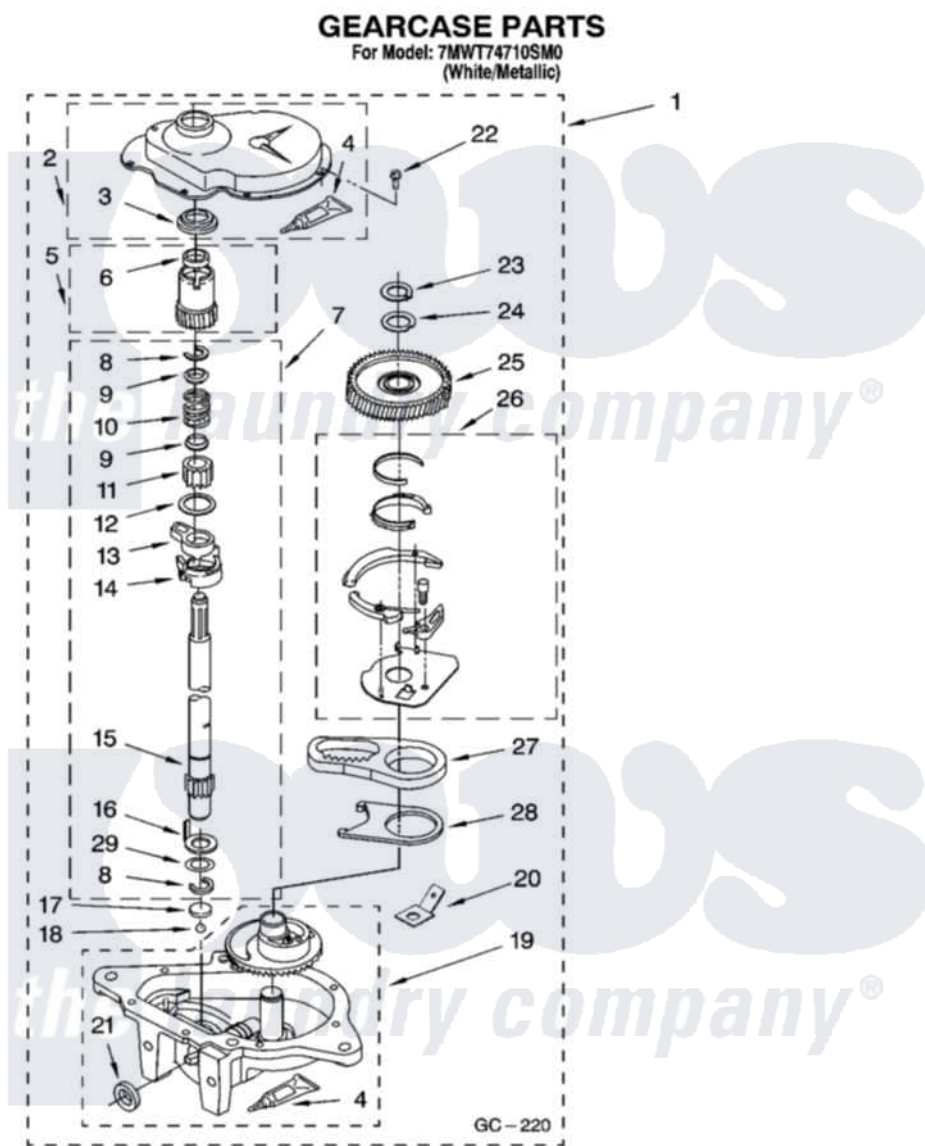

Whirlpool 7MWT74710SM0 08 - GEARCASE PARTS, OPTIONAL PARTS (NOT INCLUDED)

12

8181300

Whirlpool Residential Whirlpool 7MWT74710SM0 Washer Parts Parts Diagram 08 - GEARCASE PARTS, OPTIONAL PARTS (NOT INCLUDED)

Click on the part number to view part

Item	Original Part Number	Replaced By	Status	Part Description
1	8532118	3360629		Gearcase
2	285202			Cover, Gearcase
3	3349985			Seal, Gearcase Cover
4	285195			Sealer Sealer, Gasket
5	63320	285362		Gear and Pinion
6	356427			Seal, Spin Pinion
7	389387			Shaft, Agitator
8	90369		Not Available	Ring, Retaining (2)
9	62677			Retainer, Spring
10	62676			Spring, Agitator
11	63273	285509		Shaft, Agitator
12	62619			Washer, Agitator Gear
13	62580	285206		Cam-Agitator
14	62581	285206		Cam-Agitator
15	285509			Shaft, Agitator