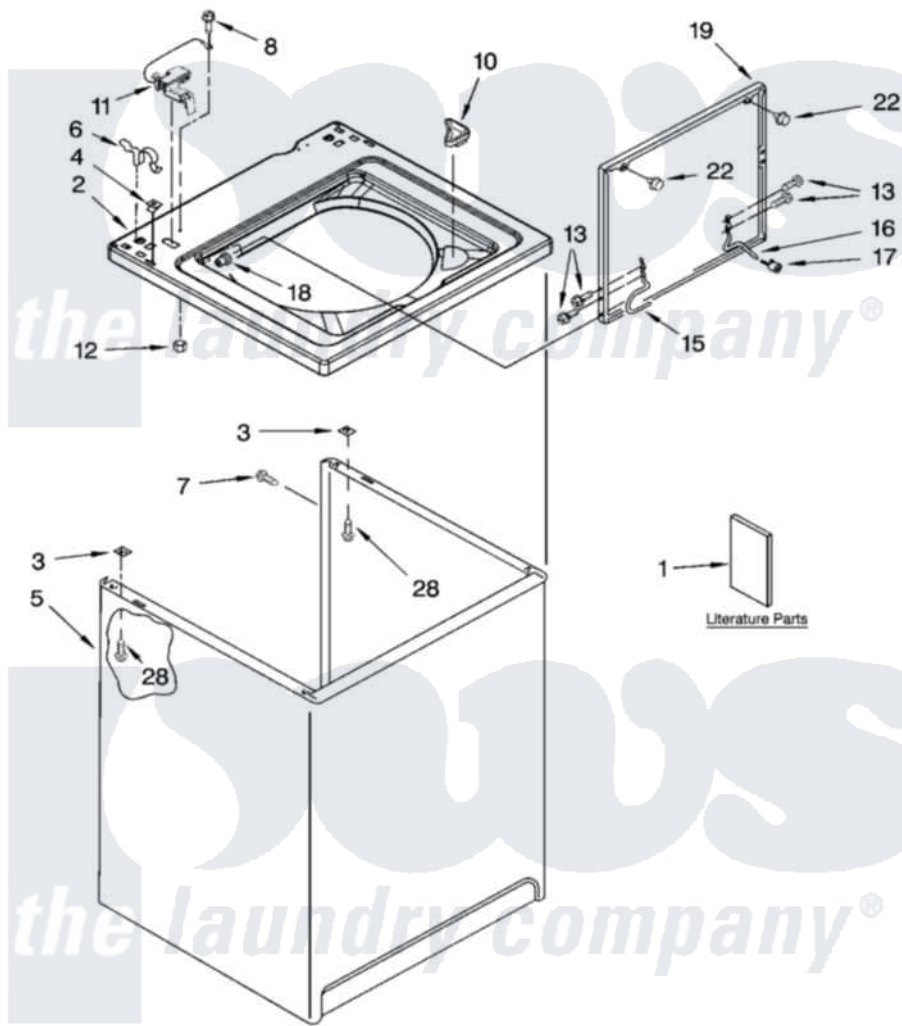

Whirlpool 7MWT95500SQ0 01 - TOP AND CABINET PARTS

TOP AND CABINET PARTS

For Model: 7MWT95500SQ0
(Designer White)

AUTOMATIC
WASHER

5-06 Litho in U.S.A. (dmm)

1

Part No. 8181298

Whirlpool [Residential Whirlpool 7MWT95500SQ0 Washer Parts](#) Parts Diagram 01 - TOP AND CABINET PARTS
Click on the part number to view part

Item	Original Part Number	Replaced By	Status	Part Description
1	W10071230		Not Available	Installation Instructions
"	8558667		Not Available	Feature Sheet
"	8539806		Not Available	Use & Care Guide
"	8577177		Not Available	Energy Guide (Mexico)
"	8542738		Not Available	Wiring Diagram
2	8318064			Top
3	62750			Spacer, Cabinet To Top (4)
4	357213			Nut, Push-In
5	63424			Cabinet
6	62780			Clip, Top And Cabinet And Rear Panel
7	3357011	308685		Side Trim)
8	3351614			Screw, Gearcase Cover Mounting
10	3362952			Dispenser, Bleach
11	8318084			Switch, Lid
12	8533959	680762		Nut

13	3351355	W10119828	Screw, Lid Hinge Mounting
15	8318088		Hinge, Lid
16	54583		Hinge, Lid
17	19119		Bumper, Lid Hinge
18	21258		Bearing, Lid Hinge
19	8557513	3957617	Lid
22	9724509		Bumper, Lid
28	3390631		Screw, 10-16 X 3/8