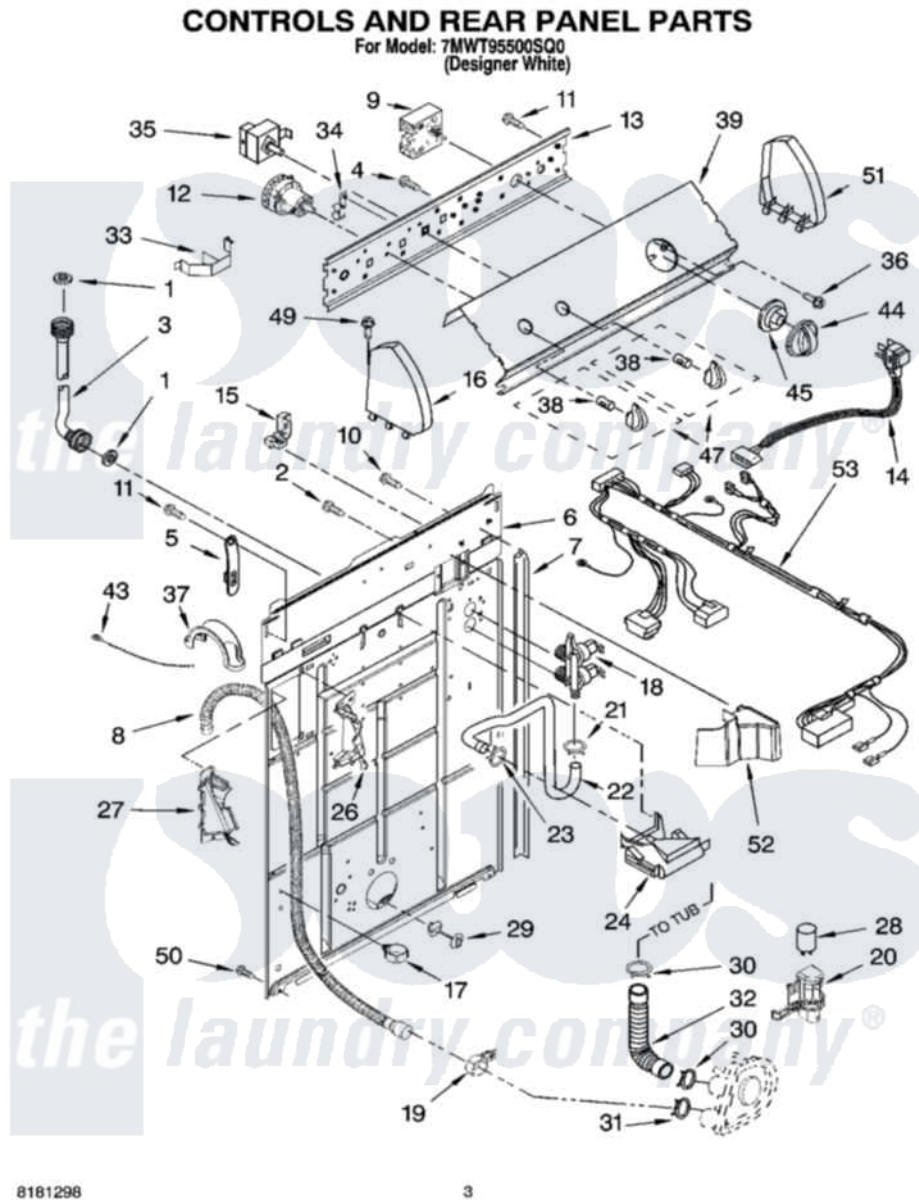

# Whirlpool 7MWT95500SQ0 02 - CONTROLS AND REAR PANEL PARTS

Whirlpool [Residential Whirlpool 7MWT95500SQ0 Washer Parts](#) Parts Diagram 02 - CONTROLS AND REAR PANEL PARTS

Click on the part number to view part

Item	Original Part Number	Replaced By	Status	Part Description
1	3976300	<a href="#">16123</a>		Washer Inlet-Hose Miscellaneous Parts Must be Ordered Separately.
2	<a href="#">9740848</a>			Screw, Mixing Valve Mounting
3	8571377	<a href="#">89503</a>		Hose-Inlet
"	8571378	<a href="#">89503</a>		Hose-Inlet
4	<a href="#">3400073</a>			Screw, Ground
5	<a href="#">8568314</a>			Strap, Console
6	<a href="#">8318015</a>			Panel, Rear
7	<a href="#">62747</a>			Pad, Rear Panel
8	8559373	<a href="#">W10096921</a>		Drain Hose Assembly
9	<a href="#">3953146</a>			Timer, Control
10	<a href="#">3351614</a>			Screw, Gearcase Cover Mounting
11	<a href="#">90767</a>			Screw, 8A X 3/8 HeX Washer Head Tapping
12	3366848	<a href="#">W10339229</a>		Switch-WL