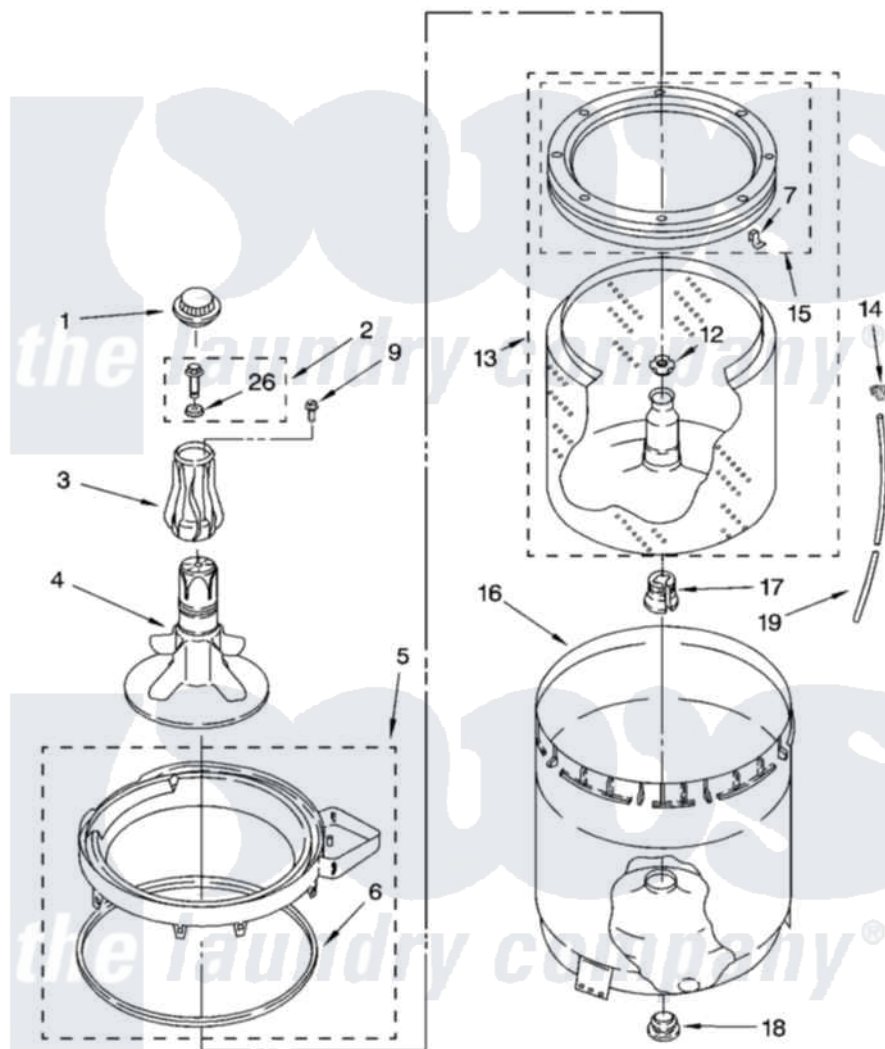

# Whirlpool 7MWT95500SQ0 03 - AGITATOR, BASKET AND TUB PARTS

## AGITATOR, BASKET AND TUB PARTS

For Model: 7MWT95500SQ0  
(Designer White)

8161298

5

Whirlpool [Residential Whirlpool 7MWT95500SQ0 Washer Parts](#) Parts Diagram 03 - AGITATOR, BASKET AND TUB PARTS

[Click on the part number to view part](#)

Item	Original Part Number	Replaced By	Status	Part Description
1	<a href="#">3355758</a>			Cap, Agitator
2	<a href="#">358237</a>			Screw And Washer
3	<a href="#">64210</a>			Extension, Agitator
4	<a href="#">64214</a>			Agitator
5	<a href="#">3360611</a>			Tub Ring And Gasket Assembly
6	<a href="#">3359586</a>			Gasket, Tub Ring
7	<a href="#">8519815</a>			Clip, Balance Ring
9	63027	<a href="#">W10109200</a>		Screw, Baffle Mounting
12	<a href="#">21366</a>			Nut, Spanner
13	3956206	<a href="#">3956207</a>		Basket And Balance Ring
14	<a href="#">2219077</a>			Clip, Pressure Switch Hose
15	<a href="#">3956205</a>			Balance Ring
16	<a href="#">63125</a>			Tub
17	<a href="#">389140</a>			Tub Block, Basket Drive
18	<a href="#">383727</a>			Gasket, Centerpodt