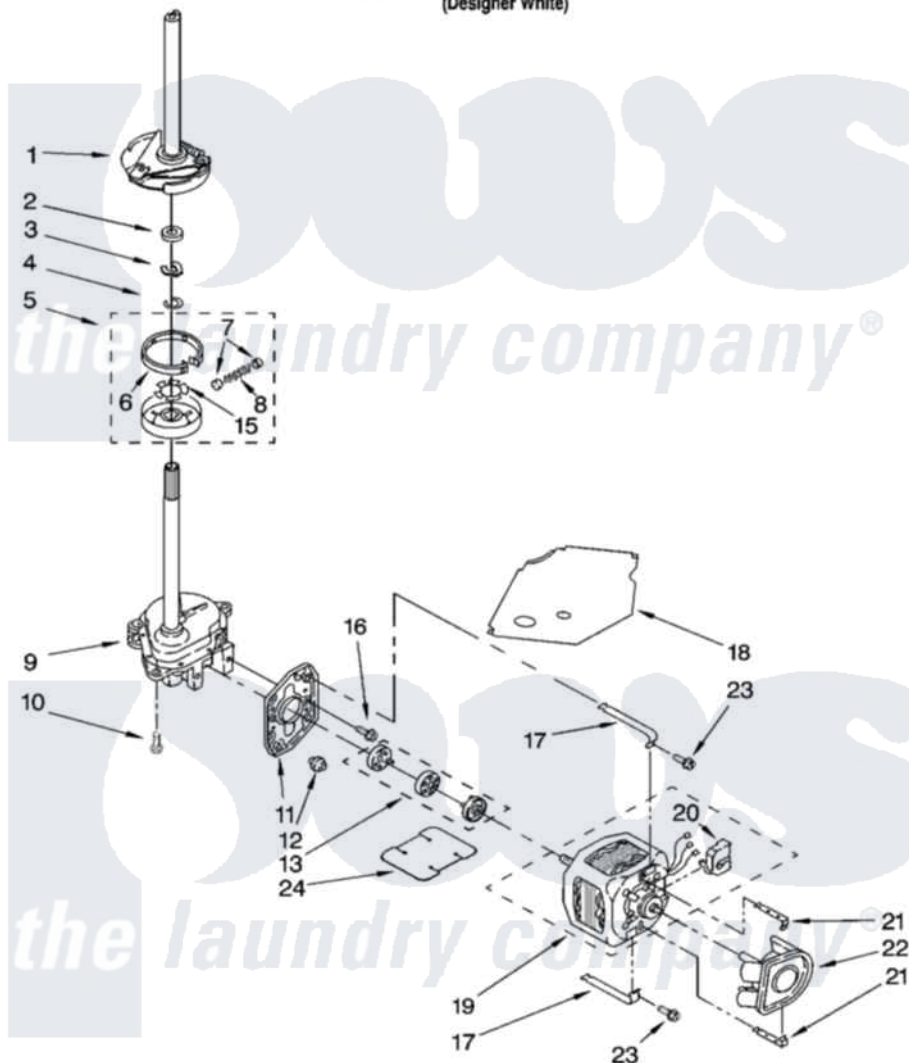

Whirlpool 7MWT95500SQ0 04 - BRAKE, CLUTCH, GEARCASE, MOTOR AND PUMP PARTS

BRAKE, CLUTCH, GEARCASE, MOTOR AND PUMP PARTS

For Model: 7MWT95500SQ0
(Designer White)

8181298

7

Whirlpool [Residential Whirlpool 7MWT95500SQ0 Washer Parts](#) Parts Diagram 04 - BRAKE, CLUTCH, GEARCASE, MOTOR AND PUMP PARTS

[Click on the part number to view part](#)

Item	Original Part Number	Replaced By	Status	Part Description
1	388951	285792		Basketdrive
2	63292			Washer, Spin Tube Thrust
3	62697	W10080230		Ring, Spin Tube Support
4	63283	285353		Ring
5	3951311	285785		Clutch
6	3951308	285790		Lining
7	62646			Cap, Clutch Spring
8	3946792			Spring And Damper Assembly
9	8532118	3360629		Gearcase
10	3357334	3400516		Screw Anti-Rattle
11	62611			Plate, Motor Mount To Gearcase
12	62691			Grommet, Motor
13	285753	285753A		Coupling
15	3355454			Clip, Main Drive

16	3400516		Screw Anti-Rattle
17	3349637	W10086010	Retainer, Motor
18	3362089		Shield, Tub To Motor
19	8577157	661600	Motor, Main Drive
20	3952056		Switch, Main Drive Motor
21	8546127		Retainer, Pump
22	3363394		Pump
23	3387485	273556	Screw, 10-16 X 5/8
24	8316060		Shield, Tub To Motor