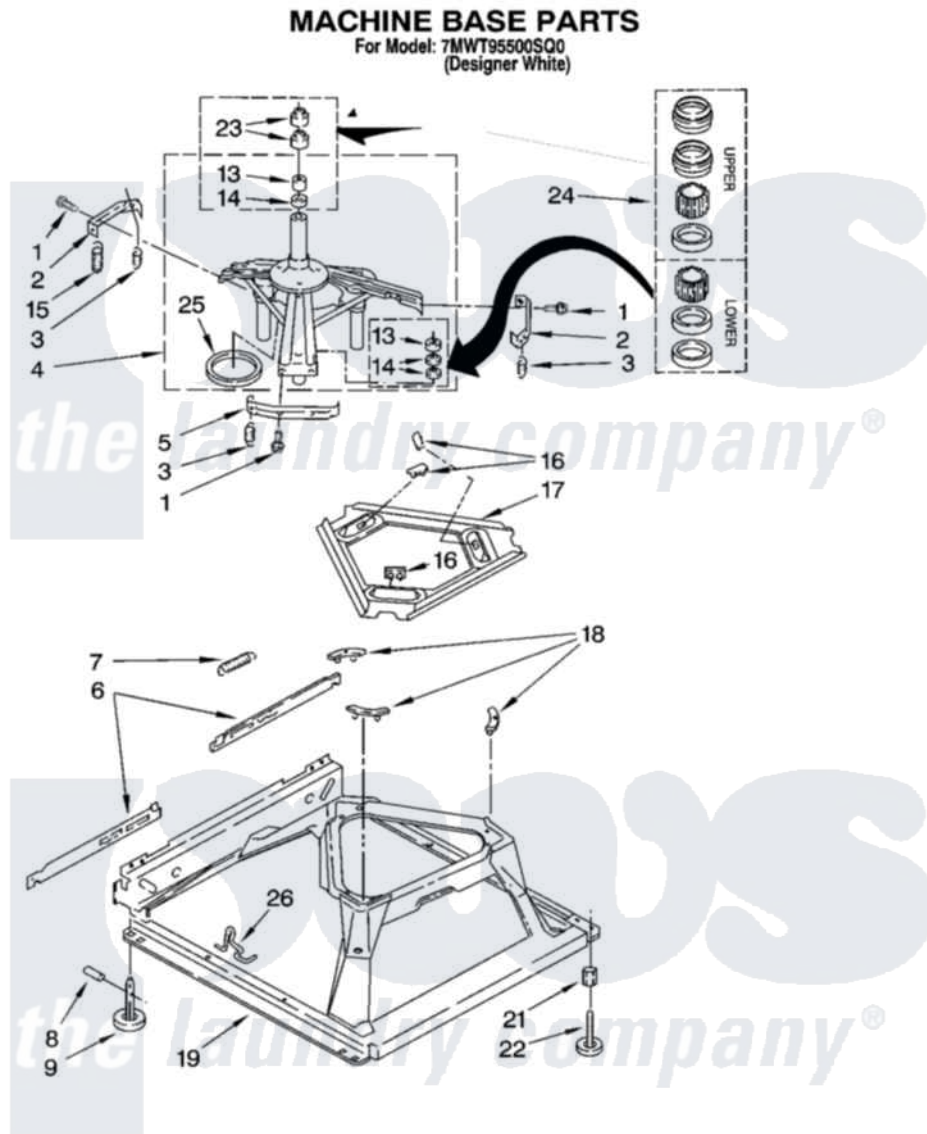

Whirlpool 7MWT95500SQ0 05 - MACHINE BASE PARTS

8

8181298

Whirlpool [Residential Whirlpool 7MWT95500SQ0 Washer Parts](#) Parts Diagram 05 - MACHINE BASE PARTS
Click on the part number to view part

Item	Original Part Number	Replaced By	Status	Part Description
1	3400076			Screw, Bracket Mounting
2	64067			Bracket, Spring Outer
3	63907			Spring, Suspension
4	8575214	280184		Support
5	64065			Bracket, Spring Outer
6	63466			Link, Leveling Mechanism
7	62597	8316845		Spring
8	62837			Pin, Knurled
9	62596	285244		Feet-Leveling
13	8546455			Bearing, Centerpost
14	357409	359449		Seal, Agitator Shaft
15	388492	W10250667		Spring, Counterweight
16	62568	285219		Pad
17	3946509			Plate, Suspension
18	3363660	285744		Pad
19	3946512	285771		Base

21	3359452		Nut, Lock
22	389102	W10001130	Foot, Leveling
23	356934	8577376	Seal, Centerpost
24	285203		Centerpost Bearing Kit
25	63134		Ring, Sound Deadening
26	63806	W10145155	Retainer, Suspension Spring