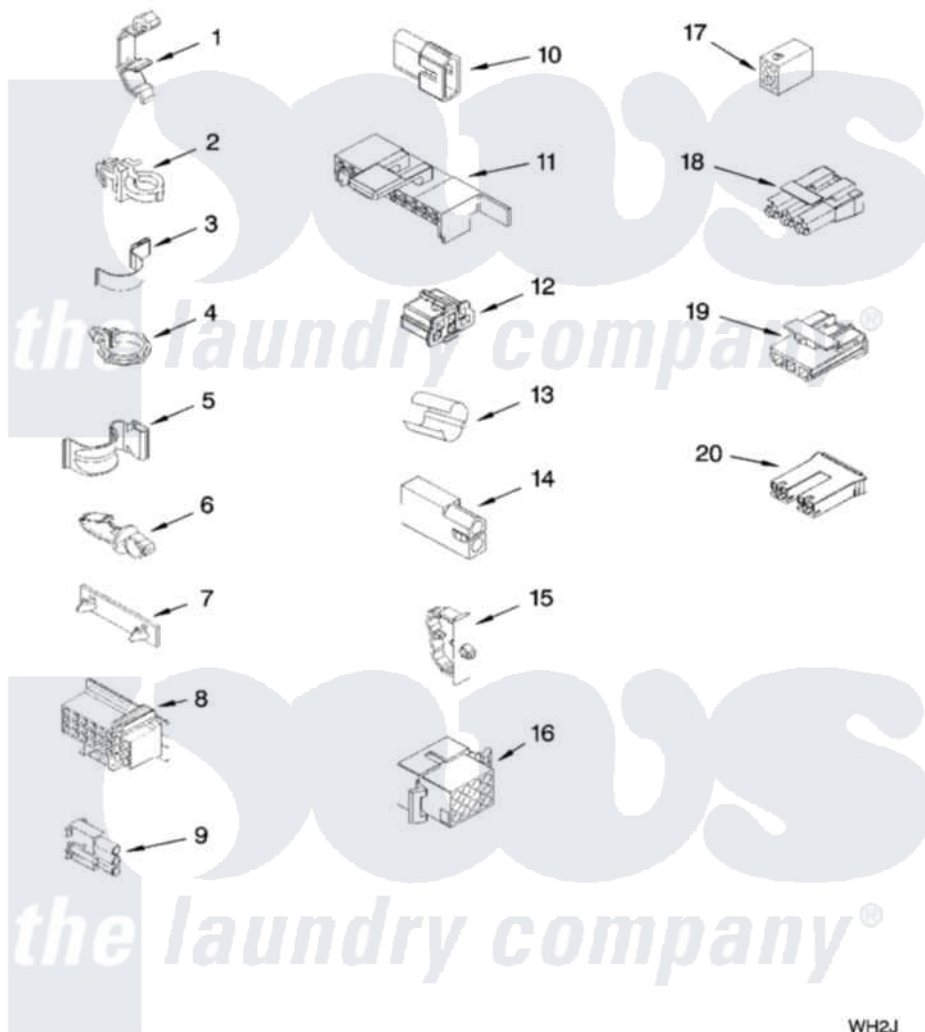

# Whirlpool 7MWT95500SQ0 06 - WIRING HARNESS PARTS

## WIRING HARNESS PARTS

For Model: 7MWT95500SQ0  
(Designer White)

8161298

9

WH2J

Whirlpool [Residential Whirlpool 7MWT95500SQ0 Washer Parts](#) Parts Diagram 06 - WIRING HARNESS PARTS

[Click on the part number to view part](#)

Item	Original Part Number	Replaced By	Status	Part Description
1	<a href="#">3349557</a>			Retainer, Harness
2	388498		Not Available	Clip, Harness
3	3347812	<a href="#">8528351</a>		Clip
4	3352501	<a href="#">8559320</a>		Restraint, Hose
5	<a href="#">90016</a>			Clip, Pressure Switch Hose
6	3390496	<a href="#">8281256</a>		Clip, Harness
7	<a href="#">389379</a>			Retainer, Side To Feature Panel
8	<a href="#">3948614</a>			Disconnect Block
"	<a href="#">352089</a>			Timer, Block Disconnect
9	<a href="#">62889</a>			Receptacle, Terminal
10	<a href="#">353424</a>			Plug, Terminal
11	<a href="#">62505</a>			Block, Disconnect
12	<a href="#">3347243</a>			Block, Disconnect
13	<a href="#">63523</a>			Harness, Protector
14	<a href="#">717252</a>			Receptacle, Terminal
15	<a href="#">3352944</a>			Clip, Harness

16	3390423		Not Available	Block, Disconnect (12-Way) (Timer) (Use Term. 94613)
17	3347730		Not Available	Receptacle, (6-Way) (Use Term. 94613)
18	3948617	<a href="#">2172937</a>		Connector
19	<a href="#">3360056</a>			Connector
20	<a href="#">3354925</a>			Block, Connector
"	<a href="#">3354926</a>			Block, Connector