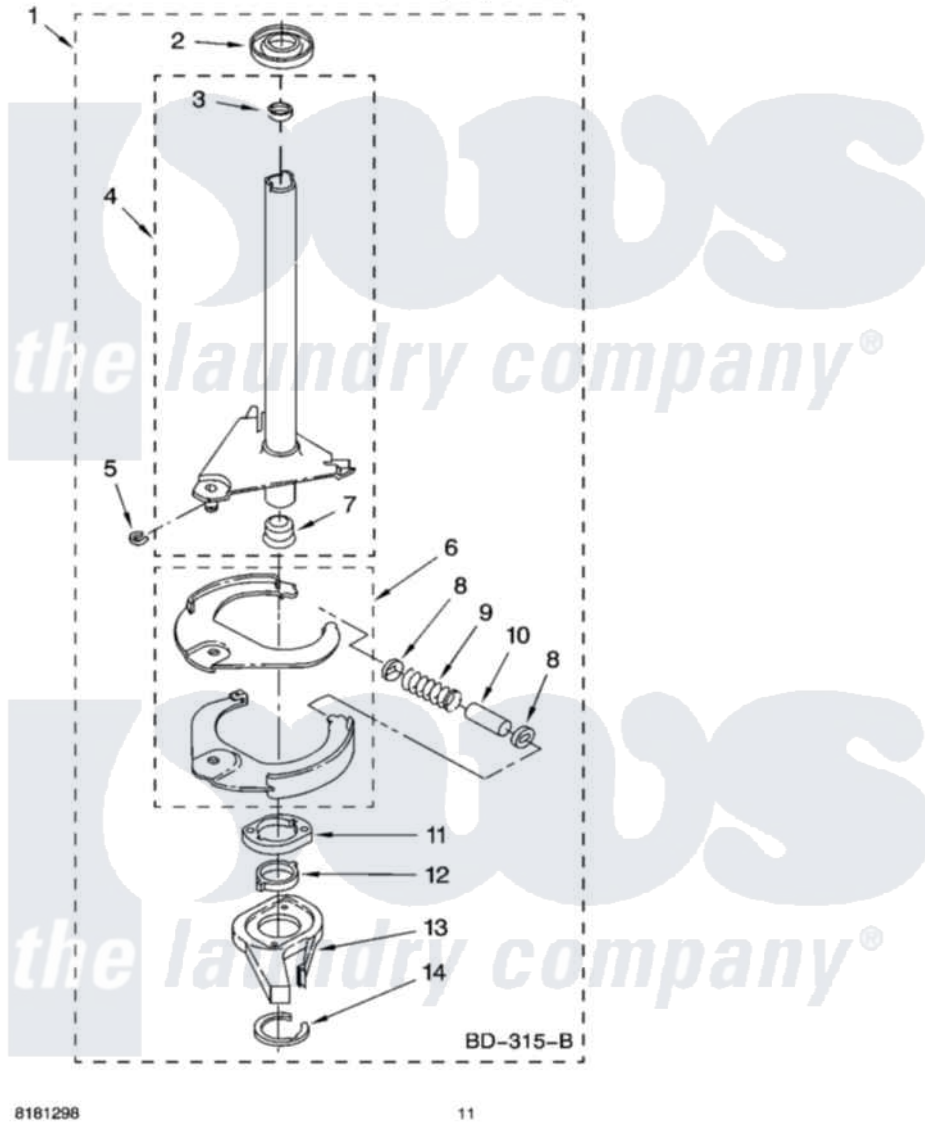

Whirlpool 7MWT95500SQ0 07 - BRAKE AND DRIVE TUBE PARTS

BRAKE AND DRIVE TUBE PARTS

For Model: 7MWT95500SQ0
(Designer White)

8161298

11

Whirlpool Residential Whirlpool 7MWT95500SQ0 Washer Parts Parts Diagram 07 - BRAKE AND DRIVE TUBE PARTS

[Click on the part number to view part](#)

Item	Original Part Number	Replaced By	Status	Part Description
1	388952	285792		Basketdrive
2	62658			Ring, Thrust
3	356427			Seal, Spin Pinion
4	64027	64208		Tube-Spin
5	64035	W10083190		Ring, Retaining
6	64232	285438		Shoe-Brake
7	62703	8546462		"T" Bearing, Spin Tube
8	3353956	285658		Sleeve
9	387806		Not Available	Spring, Brake
10	3355360	285658		Sleeve
11	661516	8546461		Cam, Brake Release
12	63022			Sleeve, Cam
13	64194	285790		Lining
14	90368	W10083200		Ring, Retaining
"	BLANK		Not Available	Following Parts Not Illustrated
"	285208			Lubricant