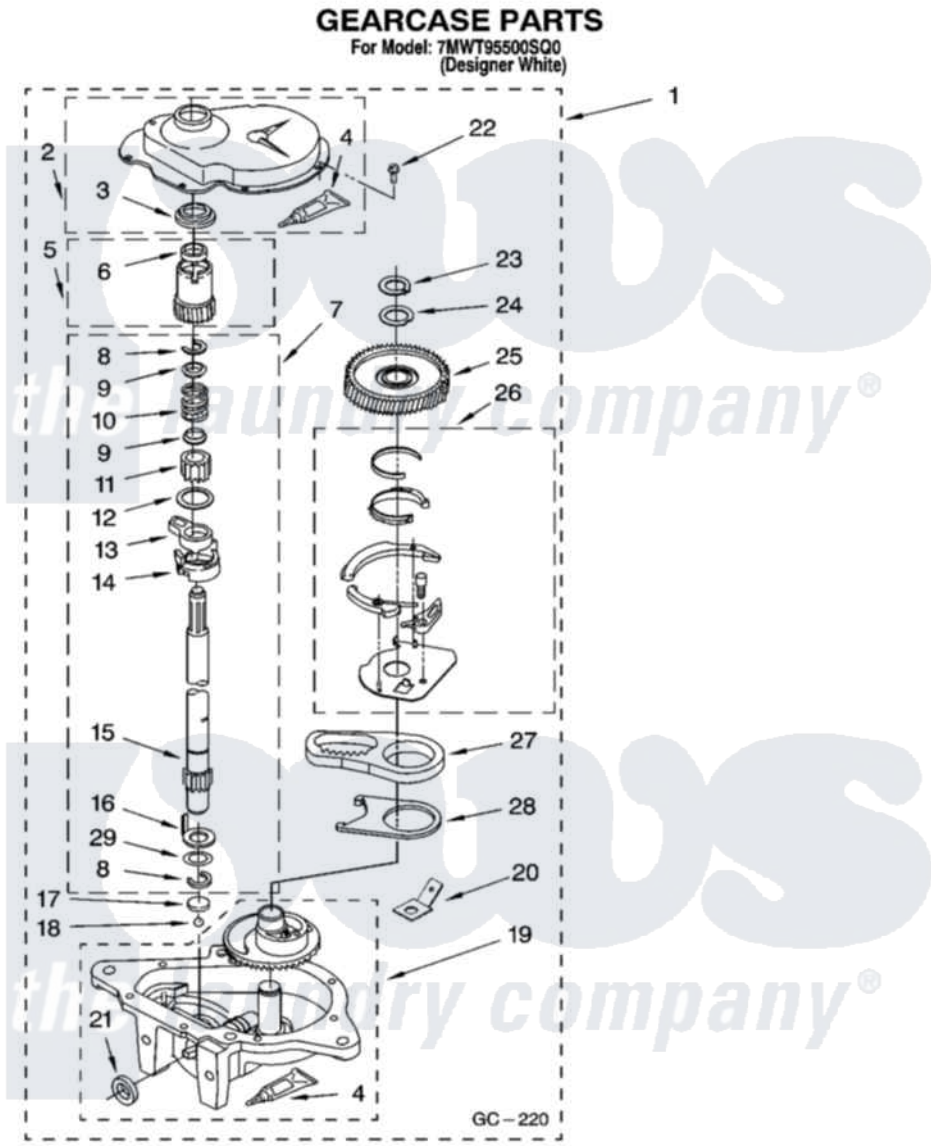

**Whirlpool 7MWT95500SQ0 08 - GEARCASE PARTS, OPTIONAL PARTS
(NOT INCLUDED)**

Whirlpool Residential Whirlpool 7MWT95500SQ0 Washer Parts Parts Diagram 08 - GEARCASE PARTS, OPTIONAL PARTS (NOT INCLUDED)

Click on the part number to view part

Item	Original Part Number	Replaced By	Status	Part Description
1	8532118	3360629		Gearcase
2	285202			Cover, Gearcase
3	3349985			Seal, Gearcase Cover
4	285195			Sealer Sealer, Gasket
5	63320	285362		Gear and Pinion
6	356427			Seal, Spin Pinion
7	389387			Shaft, Agitator
8	90369		Not Available	Ring, Retaining (2)
9	62677			Retainer, Spring
10	62676			Spring, Agitator
11	63273	285509		Shaft, Agitator
12	62619			Washer, Agitator Gear
13	62580	285206		Cam-Agitator
14	62581	285206		Cam-Agitator
15	285509			Shaft, Agitator

16	62618		Washer, Cam Thrust
17	16018	285205	Bearing
18	85529	285205	Bearing
19	389230	285515	Gearcase
20	3949116	Not Available	BLOCK TAB, TERMINAL
21	285352		Seal Kit, Thrust Plug
22	3351614		Screw, Gearcase Cover Mounting
23	3362552	285765	Ring-Retrn
24	285735	285766	Washer Kit, Thrust
25	62570	285362	Gear and Pinon
26	388253	999516	Shelf-Glas
27	3349296	8546456	Rack, Connecting
28	62621		Actuator, Shift
29	388815		Washer, Intermediate 1 3976263 Miscellaneous Parts Bag 2 3976300 Washer, Inlet Hose 3 3366913 Clamp, Hose
	72017		Paint, Touch-Up
"	4392899		Paint, Touch-Up
"	350938		Paint, Pressurized Spray B
"	350930		Paint, Pressurized Spray B
"	4392901		Paint, Pressurized Spray
"	799344		Paint, Touch-Up)
"	4392900		Paint, Bulk)
"	BLANK	Not Available	OIL
"	350572		Oil
"	BLANK	Not Available	LUBRICANT
"	285208		Lubricant
"	BLANK	Not Available	SEALER
"	285195		Sealer Sealer, Gasket
"	BLANK	Not Available	ACCESSORY PARTS
"	63580		Dispenser, Fabric Softener
"	367031		Water System Parts
"	280129	280129A	Break-Sphn
"	280130	280130A	Adapter
"	280131	40922	Hose