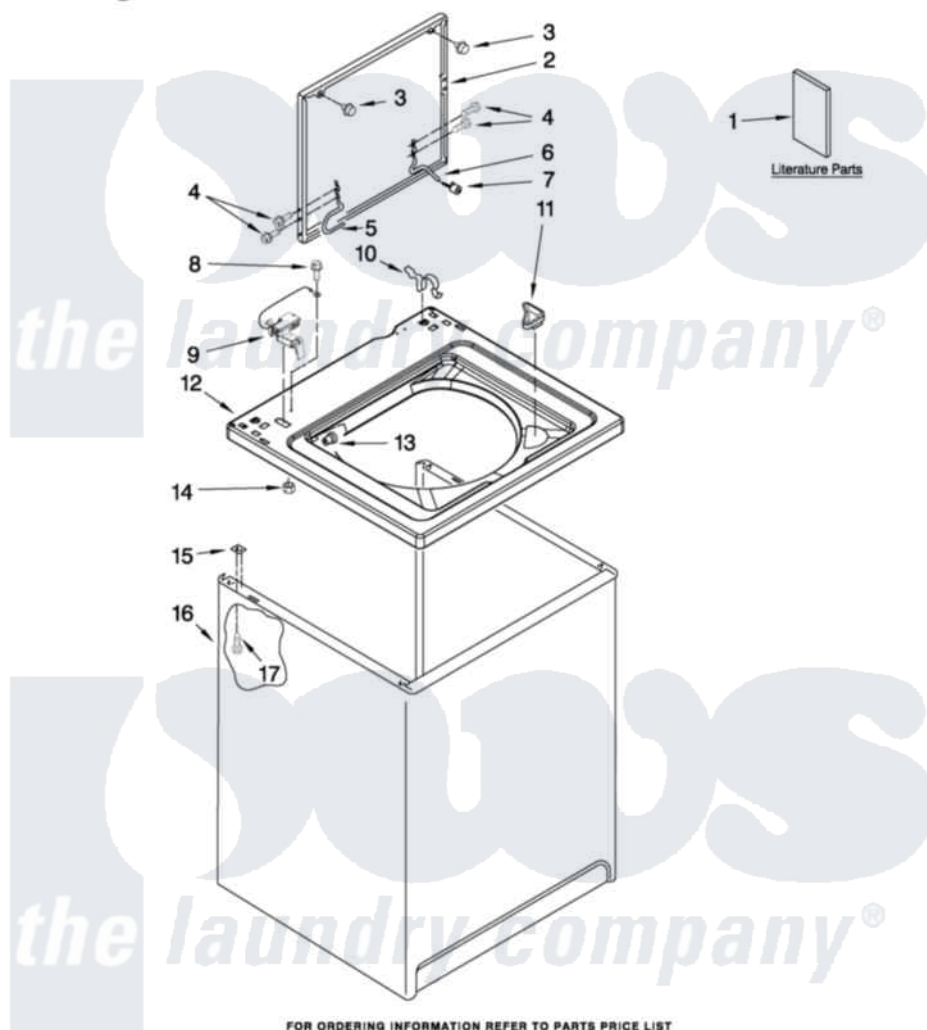

Whirlpool 7MWT96007XQ0 01 - TOP AND CABINET PARTS

TOP AND CABINET PARTS

For Model: 7MWT96007XQ0
(White)

AUTOMATIC
WASHER

FOR ORDERING INFORMATION REFER TO PARTS PRICE LIST

2-10 Litho in U.S.A. (drd) (psw)

1

Part No. W10306335 Rev. B

Whirlpool [Residential Whirlpool 7MWT96007XQ0 Washer Parts](#) Parts Diagram 01 - TOP AND CABINET PARTS

[Click on the part number to view part](#)

Item	Original Part Number	Replaced By	Status	Part Description
1	W10155455		Not Available	Installation Instructions
"	W10301516		Not Available	FEATURE SHEET
"	W10301514		Not Available	ENERGY GUIDE (MEXICO)
"	W10213638		Not Available	Use & Care Guide
"	W10185788		Not Available	Wiring Diagram
2	8541774	W10193857		Lid
3	9724509			Bumper, Lid
4	W10119828			Screw, Lid Hinge Mounting
5	W10225135			Hinge, Lid
6	54583			Hinge, Lid
7	19119			Bumper, Lid Hinge
8	3351614			Screw, Gearcase Cover Mounting
9	8318084			Switch, Lid
10	62780			Clip, Top And Cabinet And Rear Panel
11	3362952			Dispenser, Bleach

12	8559483	Top	
13	21258	Bearing, Lid Hinge	
14	8533959	680762	Nut
15	62750	Spacer, Cabinet To Top (4)	
16	63424	Cabinet	
17	3390631	Screw, 10-16 X 3/8	