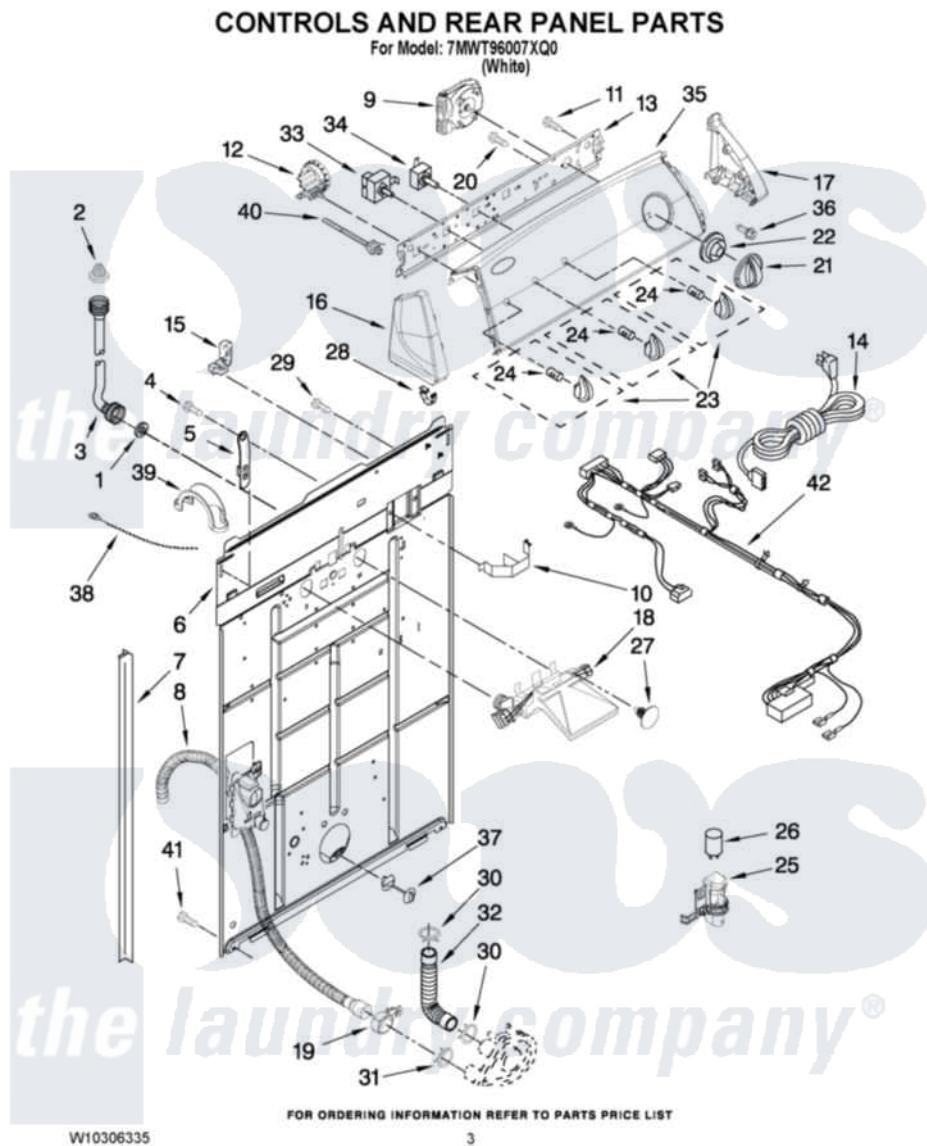

Whirlpool 7MWT96007XQ0 02 - CONTROLS AND REAR PANEL PARTS

Whirlpool [Residential Whirlpool 7MWT96007XQ0 Washer Parts](#) Parts Diagram 02 - CONTROLS AND REAR PANEL PARTS

[Click on the part number to view part](#)

Item	Original Part Number	Replaced By	Status	Part Description
1	W10242307	16123		Washer Inlet-Hose Miscellaneous Parts Must be Ordered Separately.
2	353362	285452		Hose Screen
3	W10194210	89503		Hose-Inlet
"	W10196191	89503		Hose-Inlet
4	9740848			Screw, Mixing Valve Mounting
5	8568314			Strap, Console
6	W10194450			Panel, Rear
7	62747			Pad, Rear Panel
8	W10189267			Drain Hose Assembly
9	W10185786			Timer, Control
10	8055003			Clip, Harness And Pressure Switch
11	90767			Screw, 8A X 3/8 HeX Washer Head Tapping
12	W10231403			Switch, Water Level

13	8566003		Bracket, Control
14	W10115689		Cord, Power
15	3952821	285777	Relief-Str
16	8566035	8565957	Cap, End
17	8566032	8565954	Cap, End
18	W10278652		Valve, Water Inlet W/Vacuum Break
19	8541668		Clamp, Hose
20	3400073		Screw, Ground
21	8566022		Knob, Timer
22	8566018		Dial,
23	8565944		Knob, Control
24	8536939		Clip, Knob
25	8318046		Clip, Capacitor
26	8572717		Capacitor, Motor Start
27	W10000080	8282566	Clip, Pine Tree
28	8312709		Clip-Console
29	3351614		Screw, Gearcase Cover Mounting
30	3363366	616099	Clamp
31	8317496	285655	Clamp, Hose
32	3951449	285871	Hose
33	661612	W10168256	Switch, Water Temperature
34	3949180	W10168257	Switch, Rotary
35	W10301508		Panel, Console
36	3400818		Screw, Timer Mounting
37	8519200		Support, Rear Panel
38	3347868	W10339879	Tie, Cable
39	8577378		U-Bend, Drain Hose
40	W10231379	W10251893	Clamp-Hose
41	62863	3390631	Screw, 10-16 X 3/8
42	W10235743		Harness, Wiring