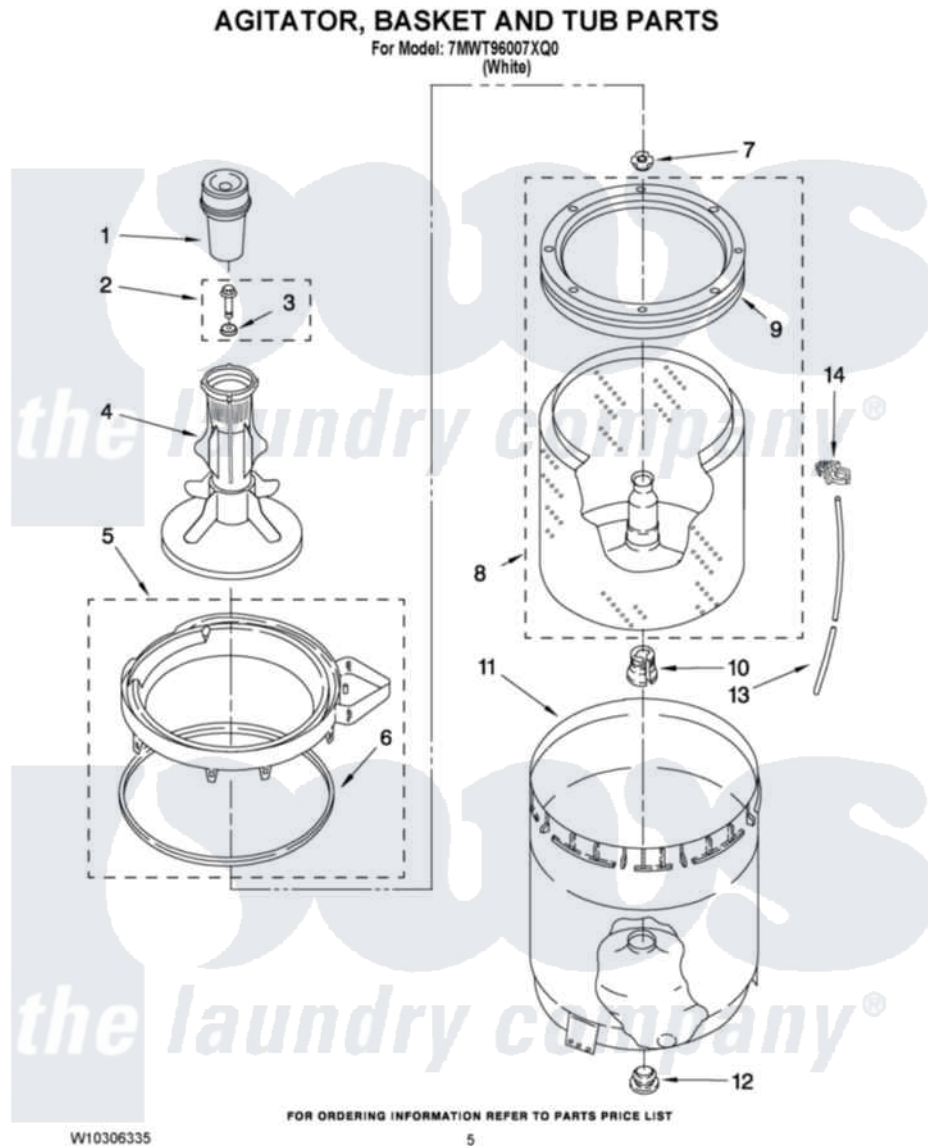

Whirlpool 7MWT96007XQ0 03 - AGITATOR, BASKET AND TUB PARTS

Whirlpool Residential Whirlpool 7MWT96007XQ0 Washer Parts Parts Diagram 03 - AGITATOR, BASKET AND TUB PARTS

Click on the part number to view part

Item	Original Part Number	Replaced By	Status	Part Description
1	63580			Dispenser, Fabric Softener
2	358237			Screw And Washer
3	3949550			Washer
4	63235			Agitator Assembly
5	8528150	W10445870		Ring-Tub
6	3976308			Gasket, Tub Ring
7	21366			Nut, Spanner
8	8526017	W10389329		Clothes Container, Assembly
9	387240			Ring, Balance
10	389140			Tub Block, Basket Drive
11	63849			Strain Relief, Power Cord
12	383727			Gasket, Centerpod
13	3347780	353244		Hose, Pressure Switch
14	2219077			Clip, Pressure Switch Hose