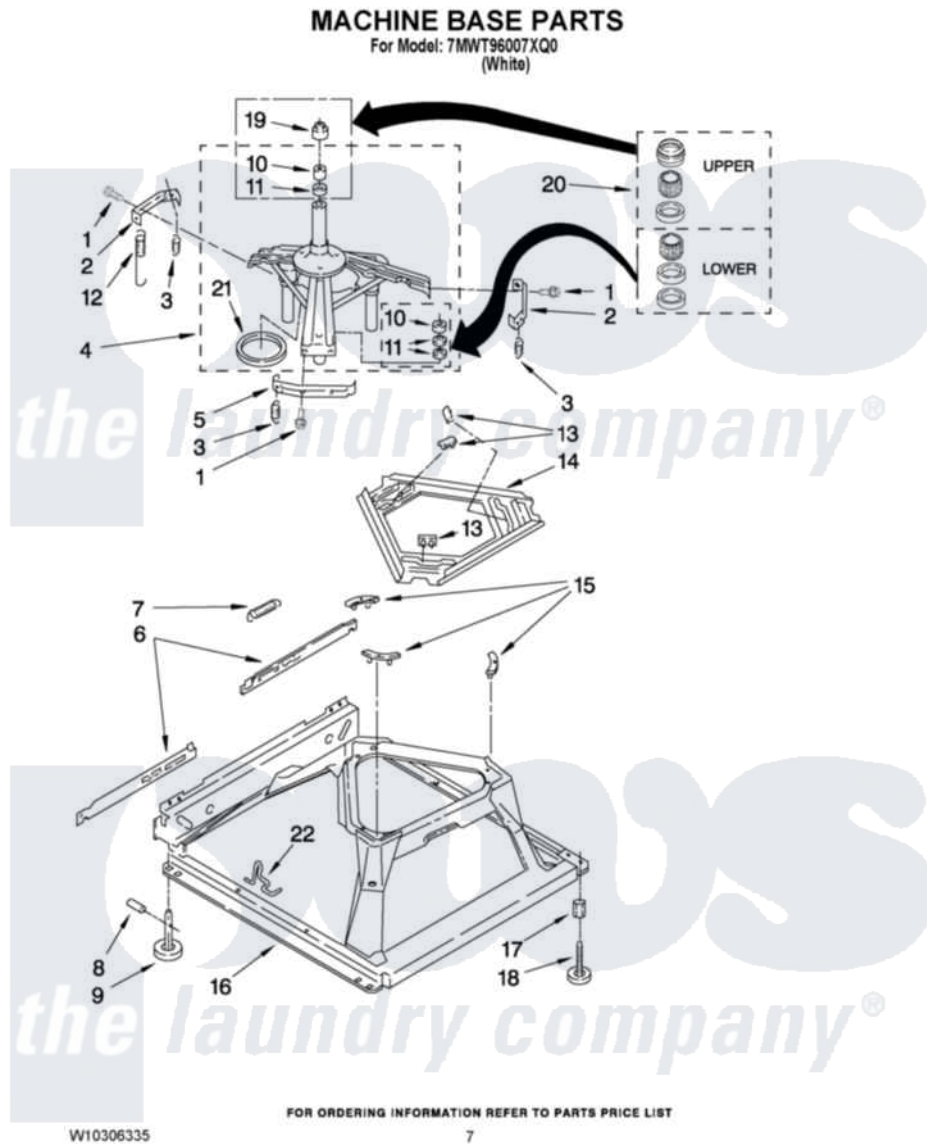

Whirlpool 7MWT96007XQ0 04 - MACHINE BASE PARTS

Whirlpool [Residential Whirlpool 7MWT96007XQ0 Washer Parts](#) Parts Diagram 04 - MACHINE BASE PARTS
Click on the part number to view part

Item	Original Part Number	Replaced By	Status	Part Description
1	3400076			Screw, Bracket Mounting
2	64067			Bracket, Spring Outer
3	63907			Spring, Suspension
4	8575214	280184		Support
5	64065			Bracket, Spring Outer
6	63466			Link, Leveling Mechanism
7	62597	8316845		Spring
8	62837			Pin, Knurled
9	62596	285244		Feet-Leveling
10	8546455			Bearing, Centerpost
11	357409	359449		Seal, Agitator Shaft
12	W10250667			Spring, Counterweight
13	62568	285219		Pad
14	3946509			Plate, Suspension
15	3363660	285744		Pad
16	3946512	285771		Base

17	3359452	Nut, Lock
18	W10001130	Foot, Leveling
19	8577376	Seal, Centerpost
20	285203	Centerpost Bearing Kit
21	63134	Ring, Sound Deadening
22	W10145155	Retainer, Suspension Spring