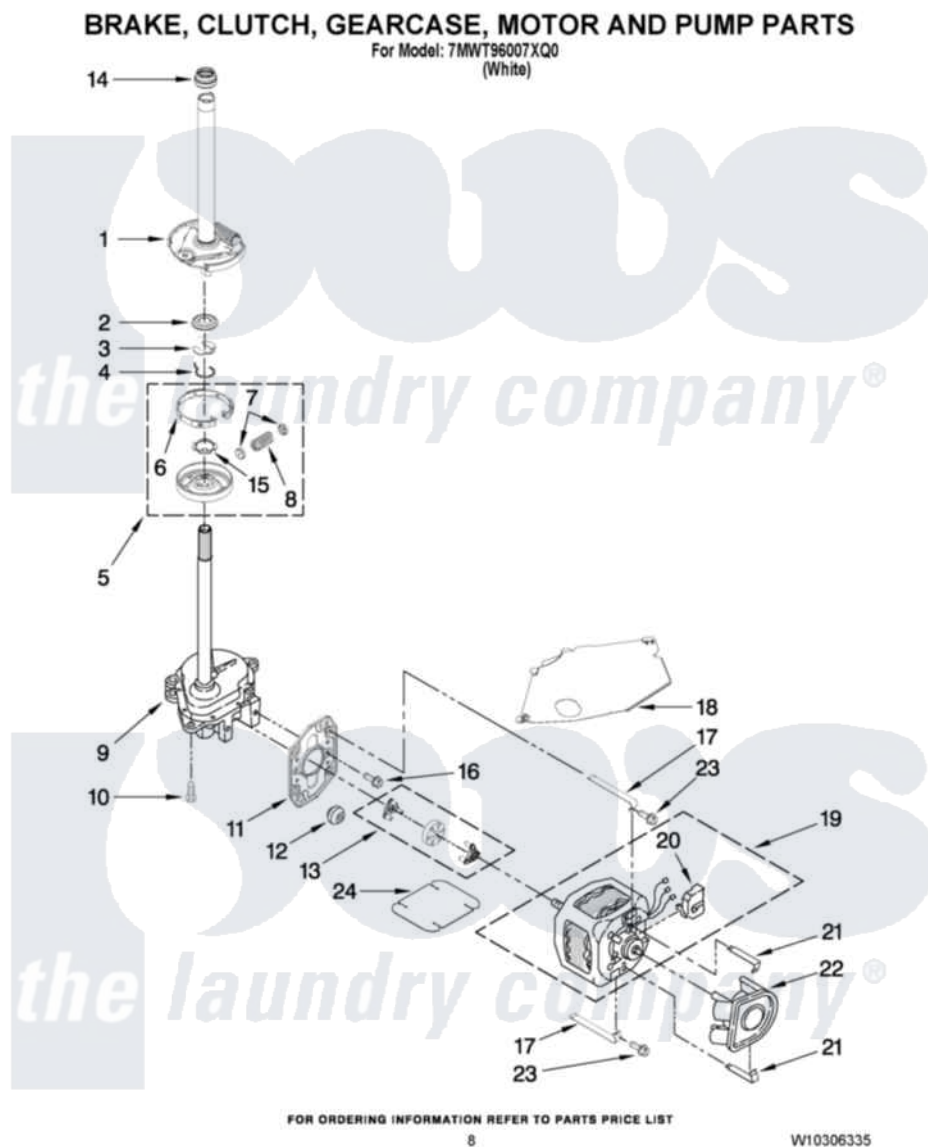

Whirlpool 7MWT96007XQ0 05 - BRAKE, CLUTCH, GEARCASE, MOTOR AND PUMP PARTS

Whirlpool [Residential Whirlpool 7MWT96007XQ0 Washer Parts](#) Parts Diagram 05 - BRAKE, CLUTCH, GEARCASE, MOTOR AND PUMP PARTS
Click on the part number to view part

Item	Original Part Number	Replaced By	Status	Part Description
1	388952	285792		Basketdrive
2	63292			Washer, Spin Tube Thrust
3	62697	W10080230		Ring, Spin Tube Support
4	63283	285353		Ring
5	3951311	285785		Clutch
6	3951308	285790		Lining
7	62646			Cap, Clutch Spring
8	3946792			Spring And Damper Assembly
9	8532118	3360629		Gearcase
10	3357334	3400516		Screw Anti-Rattle
11	62611			Plate, Motor Mount To Gearcase
12	62691			Grommet, Motor
13	3364003	285753A		Coupling
14	8577374			Seal, Centerpost

15	3355454		Clip, Main Drive
16	3400516		Screw Anti-Rattle
17	W10086010		Retainer, Motor
18	3362089		Shield, Tub To Motor
19	8528157	661600	Motor, Main Drive
20	3952056		Switch, Main Drive Motor
21	8546127		Retainer, Pump
22	3363394		Pump
23	3387485	273556	Screw, 10-16 X 5/8
24	3946532		Shield, Motor