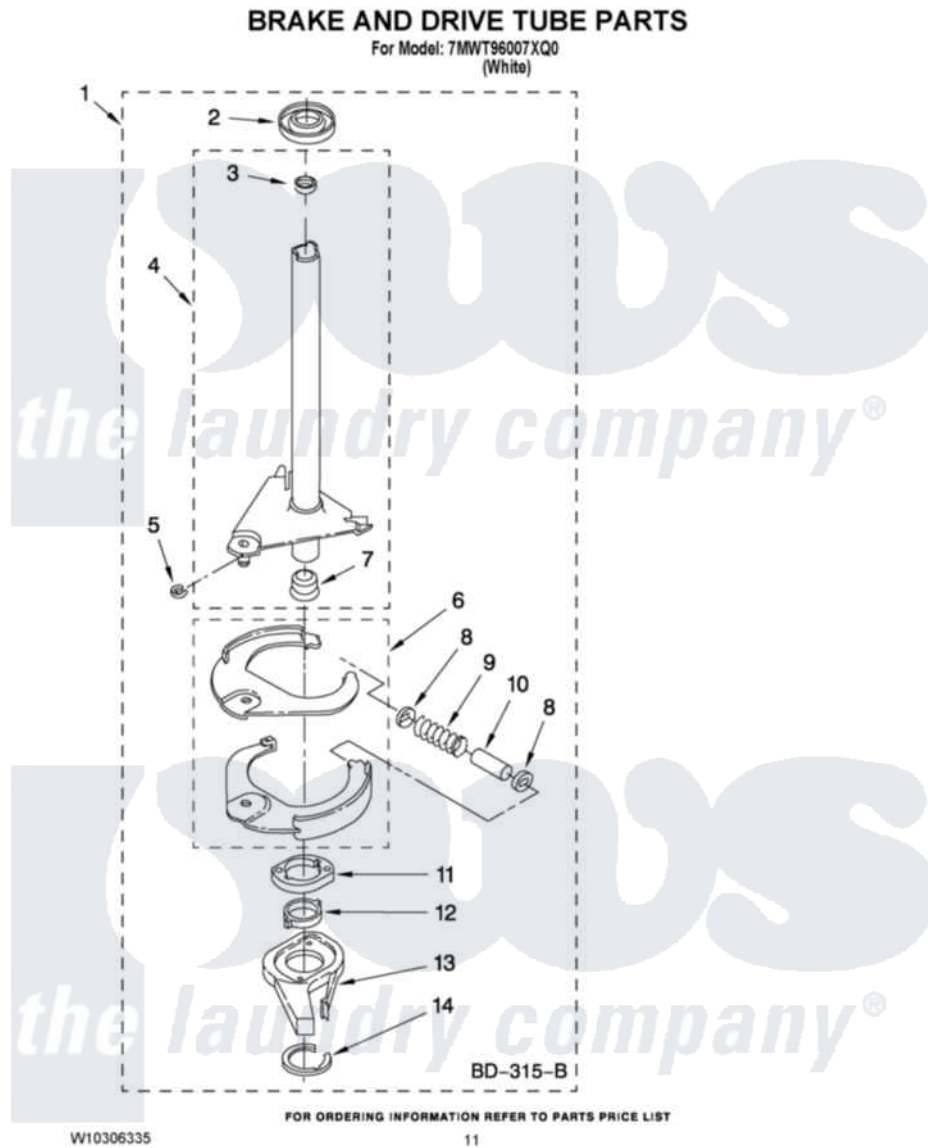

# Whirlpool 7MWT96007XQ0 07 - BRAKE AND DRIVE TUBE PARTS

Whirlpool [Residential Whirlpool 7MWT96007XQ0 Washer Parts](#) Parts Diagram 07 - BRAKE AND DRIVE TUBE PARTS

Click on the part number to view part

Item	Original Part Number	Replaced By	Status	Part Description
1	388952	<a href="#">285792</a>		Basketdrive
2	<a href="#">62658</a>			Ring, Thrust
3	<a href="#">356427</a>			Seal, Spin Pinion
4	64027	<a href="#">64208</a>		Tube-Spin
5	64035	<a href="#">W10083190</a>		Ring, Retaining
6	64232	<a href="#">285438</a>		Shoe-Brake
7	62703	<a href="#">8546462</a>		"T" Bearing, Spin Tube
8	3353956	<a href="#">285658</a>		Sleeve
9	387806		Not Available	Spring, Brake
10	3355360	<a href="#">285658</a>		Sleeve
11	661516	<a href="#">8546461</a>		Cam, Brake Release
12	<a href="#">63022</a>			Sleeve, Cam
13	64194	<a href="#">285790</a>		Lining
14	90368	<a href="#">W10083200</a>		Ring, Retaining
NI	<a href="#">285208</a>			Lubricant