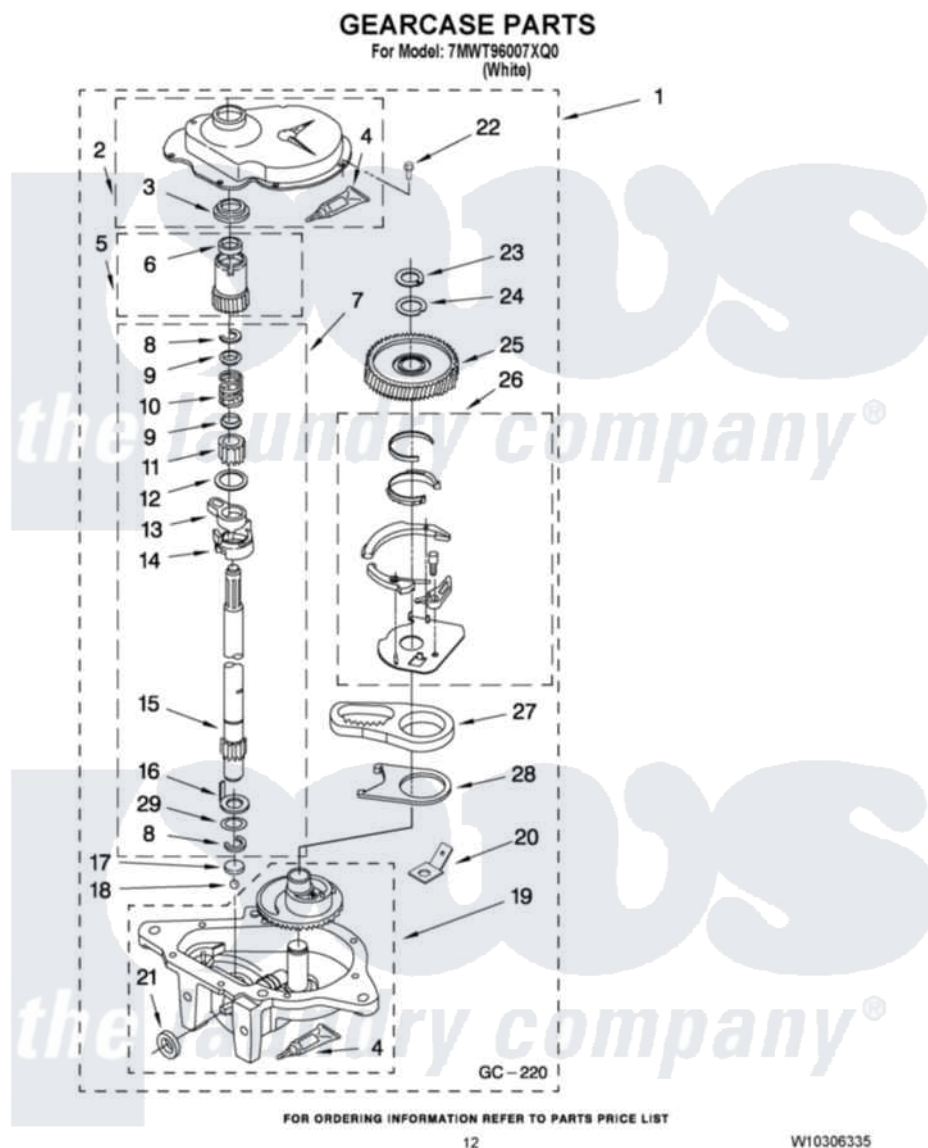

Whirlpool 7MWT96007XQ0 08 - GEARCASE PARTS

Whirlpool [Residential Whirlpool 7MWT96007XQ0 Washer Parts](#) Parts Diagram 08 - GEARCASE PARTS
Click on the part number to view part

Item	Original Part Number	Replaced By	Status	Part Description
1	8532118	3360629		Gearcase
2	285202			Cover, Gearcase
3	3349985			Seal, Gearcase Cover
4	285195			Sealer Sealer, Gasket
5	63320	285362		Gear and Pinion
6	356427			Seal, Spin Pinion
7	389387			Shaft, Agitator
8	90369		Not Available	Ring, Retaining (2)
9	62677			Retainer, Spring
10	62676			Spring, Agitator
11	63273	285509		Shaft, Agitator
12	62619			Washer, Agitator Gear
13	62580	285206		Cam-Agitator
14	62581	285206		Cam-Agitator
15	285509			Shaft, Agitator
16	62618			Washer, Cam Thrust

17	16018	285205	Bearing
18	85529	285205	Bearing
19	389230	285515	Gearcase
20	3949116	Not Available	BLOCK TAB, TERMINAL
21	285352		Seal Kit, Thrust Plug
22	3351614		Screw, Gearcase Cover Mounting
23	3362552	285765	Ring-Retrn
24	285735	285766	Washer Kit, Thrust
25	62570	285362	Gear and Pinon
26	388253	999516	Shelf-Glas
27	3349296	8546456	Rack, Connecting
28	62621		Actuator, Shift
29	388815		Washer, Intermediate 1 3976263 Miscellaneous Parts Bag 2 3976300 Washer, Inlet Hose 3 3366913 Clamp, Hose