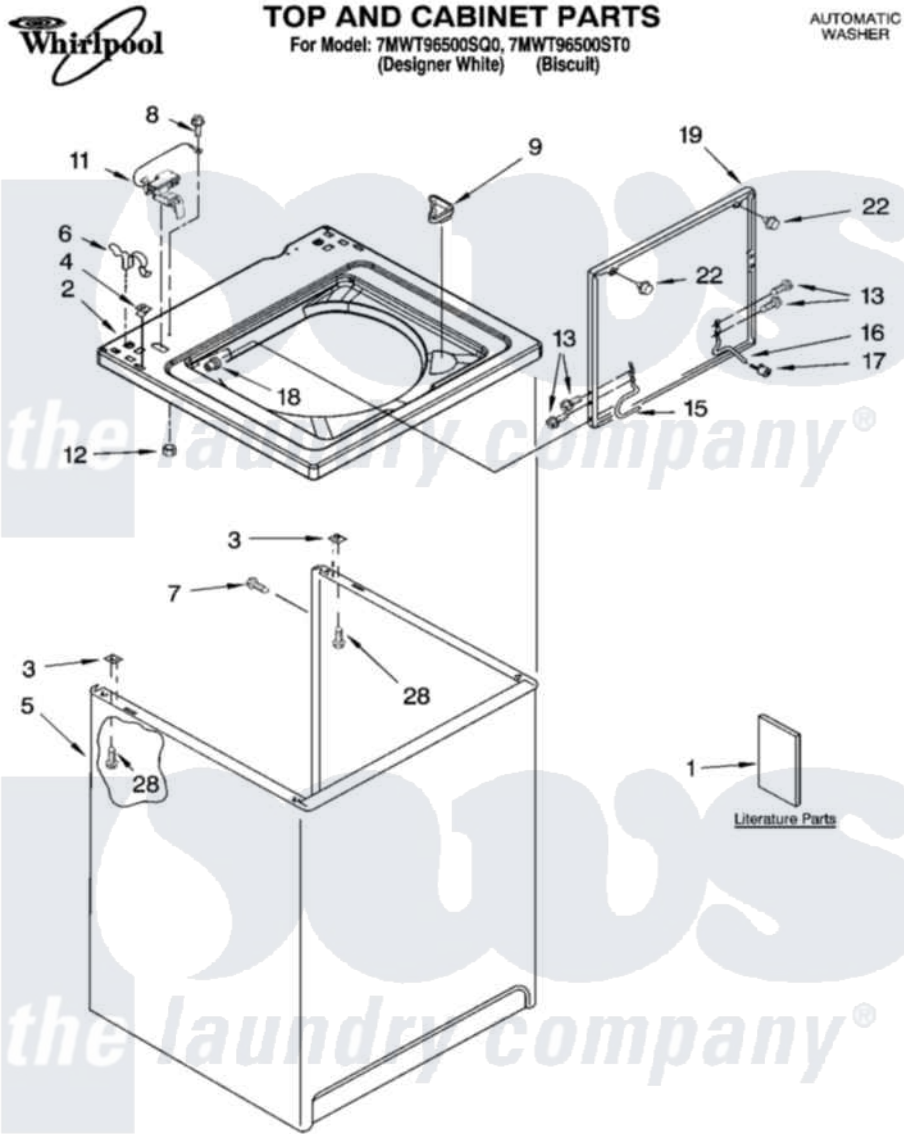

Whirlpool 7MWT96500SQ0 01 - TOP AND CABINET PARTS

6-06 Litho in U.S.A. (cre)

1

Part No. 8181313

Whirlpool [Residential Whirlpool 7MWT96500SQ0 Washer Parts](#) Parts Diagram 01 - TOP AND CABINET PARTS
 Click on the part number to view part

| Item | Original Part Number | Replaced By | Status | Part Description |
|------|-------------------------|------------------------|---------------|--------------------------------------|
| 1 | W10071220 | | Not Available | Installation Instructions |
| " | 8558665 | | Not Available | Feature Sheet |
| " | 8539806 | | Not Available | Use & Care Guide |
| " | 8577178 | | Not Available | Energy Guide (Mexico) |
| " | 8542379 | | Not Available | Wiring Diagram |
| 2 | 8318064 | | | Top |
| " | 8318066 | | | Top |
| 3 | 62750 | | | Spacer, Cabinet To Top (4) |
| 4 | 357213 | | | Nut, Push-In |
| 5 | 63424 | | | Cabinet |
| " | 3954357 | | | Cabinet |
| 6 | 62780 | | | Clip, Top And Cabinet And Rear Panel |
| 7 | 3357011 | 308685 | | Side Trim) |
| 8 | 3351614 | | | Screw, Gearcase Cover Mounting |
| 9 | 3362952 | | | Dispenser, Bleach |

| | | | |
|----|-------------------------|---------------------------|---------------------------|
| 11 | 8318084 | | Switch, Lid |
| 12 | 8533959 | 680762 | Nut |
| 13 | 3351355 | W10119828 | Screw, Lid Hinge Mounting |
| 15 | 8318088 | | Hinge, Lid |
| 16 | 54583 | | Hinge, Lid |
| 17 | 19119 | | Bumper, Lid Hinge |
| 18 | 21258 | | Bearing, Lid Hinge |
| 19 | 8557513 | 3957617 | Lid |
| " | 8557514 | 3957618 | Lid |
| 22 | 9724509 | | Bumper, Lid |
| 28 | 3390631 | | Screw, 10-16 X 3/8 |