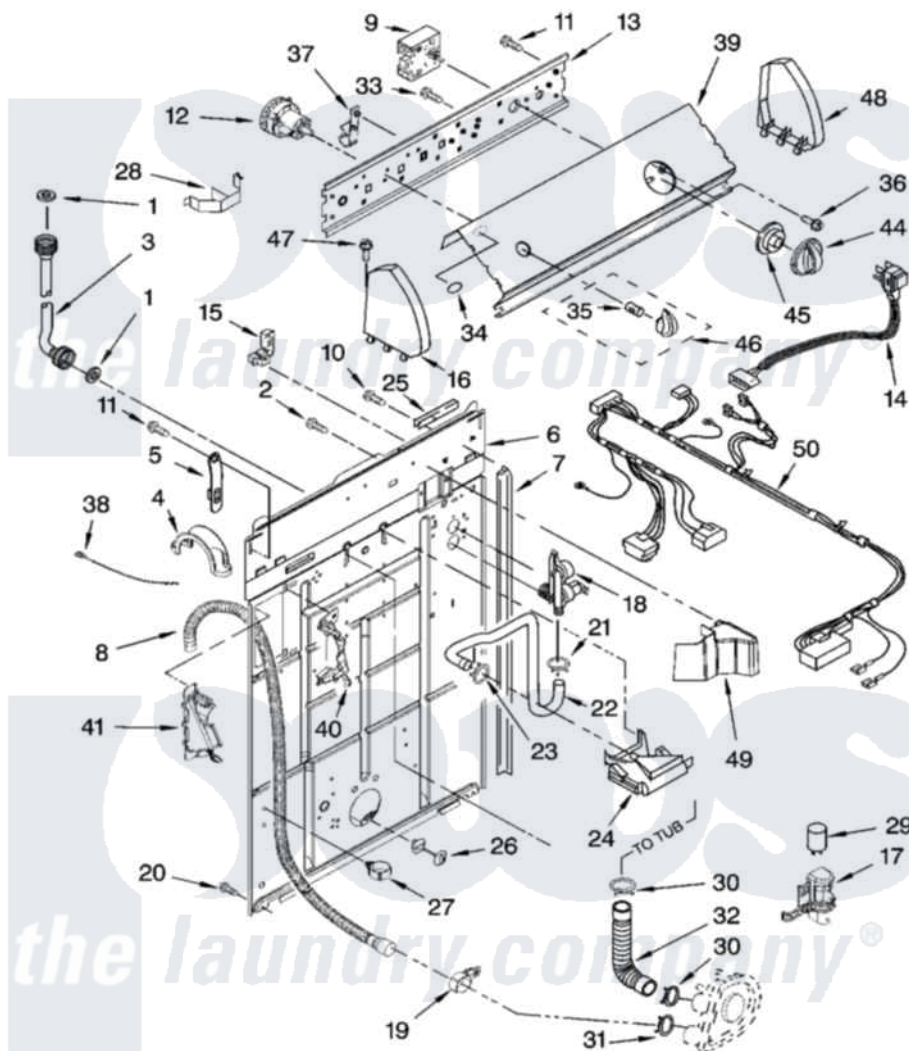

Whirlpool 7MWT96500SQ0 02 - CONTROLS AND REAR PANEL PARTS

CONTROLS AND REAR PANEL PARTS

For Model: 7MWT96500SQ0, 7MWT96500ST0
(Designer White) (Biscuit)

8181313

3

Whirlpool [Residential Whirlpool 7MWT96500SQ0 Washer Parts](#) Parts Diagram 02 - CONTROLS AND REAR PANEL PARTS

[Click on the part number to view part](#)

Item	Original Part Number	Replaced By	Status	Part Description
1	3976300	16123		Washer Inlet-Hose Miscellaneous Parts Must be Ordered Separately.
2	9740848			Screw, Mixing Valve Mounting
3	8571377	89503		Hose-Inlet
4	8577378			U-Bend, Drain Hose
5	8568314			Strap, Console
6	8318015			Panel, Rear
7	62747			Pad, Rear Panel
8	8559373	W10096921		Drain Hose Assembly
9	8542377			Timer, Control
10	3351614			Screw, Gearcase Cover Mounting
11	90767			Screw, 8A X 3/8 HeX Washer Head Tapping
12	3366848	W10339229		Switch-WL
13	8544893			Bracket, Control