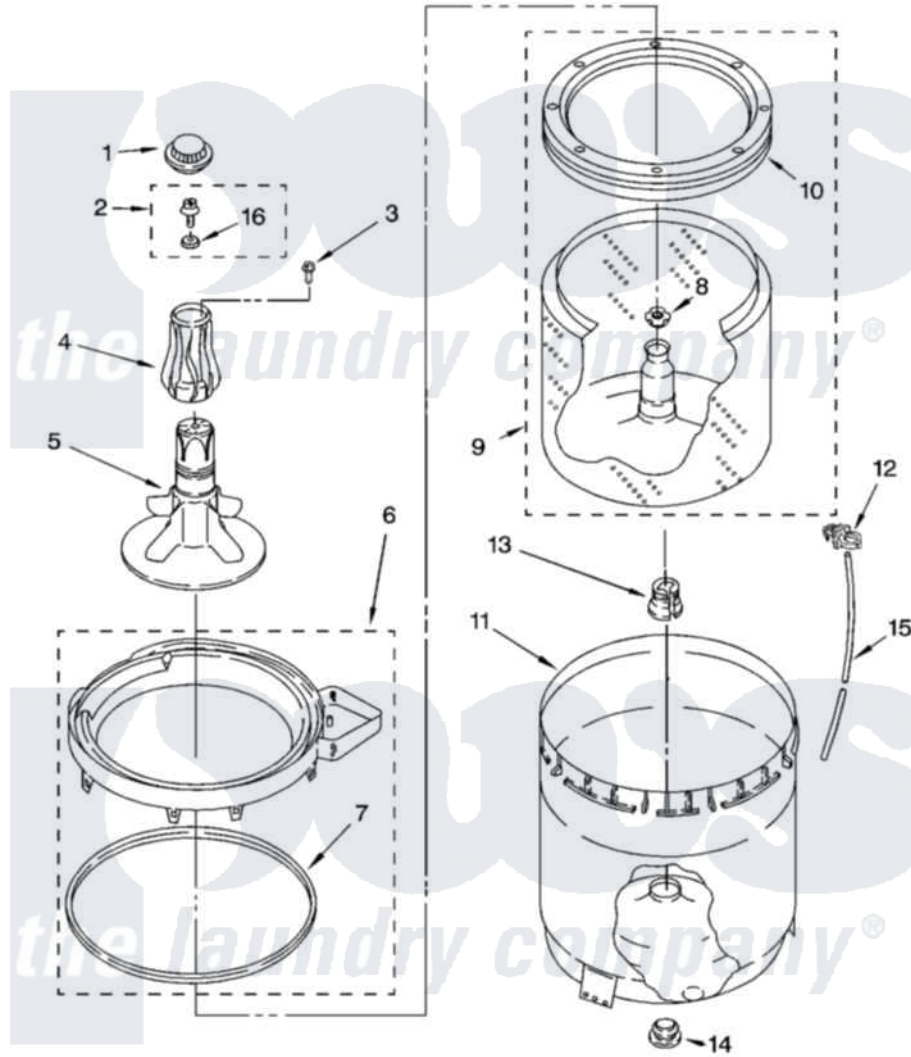

Whirlpool 7MWT96500SQ0 03 - AGITATOR, BASKET AND TUB PARTS

AGITATOR, BASKET AND TUB PARTS

For Model: 7MWT96500SQ0, 7MWT96500ST0
(Designer White) (Biscuit)

8181313

5

Whirlpool [Residential Whirlpool 7MWT96500SQ0 Washer Parts](#) Parts Diagram 03 - AGITATOR, BASKET AND TUB PARTS

[Click on the part number to view part](#)

Item	Original Part Number	Replaced By	Status	Part Description
1	3355758			Cap, Agitator
2	358237			Screw And Washer
3	63027	W10109200		Screw, Baffle Mounting
4	64210			Extension, Agitator
5	64214			Agitator
6	8528150	W10445870		Ring-Tub
7	3976308			Gasket, Tub Ring
8	21366			Nut, Spanner
9	8526017	W10389329		Clothes Container, Assembly
10	8519788	387240		Ring, Balance
11	63849			Strain Relief, Power Cord
12	2219077			Clip, Pressure Switch Hose
13	389140			Tub Block, Basket Drive
14	383727			Gasket, Centerpodt
15	3347780	353244		Hose, Pressure Switch
16	3949550			Washer