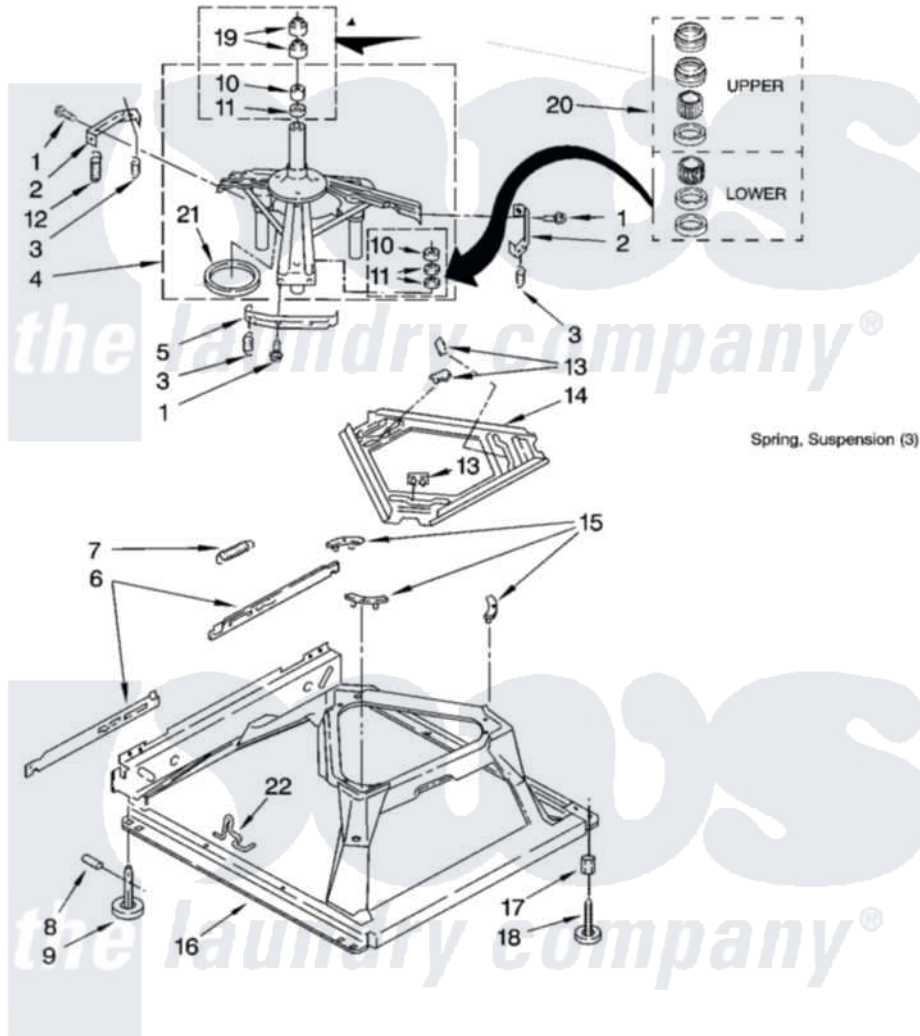

# Whirlpool 7MWT96500SQ0 05 - MACHINE BASE PARTS

## MACHINE BASE PARTS

For Model: 7MWT96500SQ0, 7MWT96500ST0  
(Designer White) (Biscuit)

8

8181313

Whirlpool [Residential Whirlpool 7MWT96500SQ0 Washer Parts](#) Parts Diagram 05 - MACHINE BASE PARTS  
Click on the part number to view part

Item	Original Part Number	Replaced By	Status	Part Description
1	<a href="#">3400076</a>			Screw, Bracket Mounting
2	<a href="#">64067</a>			Bracket, Spring Outer
3	<a href="#">63907</a>			Spring, Suspension
4	8575214	<a href="#">280184</a>		Support
5	<a href="#">64065</a>			Bracket, Spring Outer
6	<a href="#">63466</a>			Link, Leveling Mechanism
7	62597	<a href="#">8316845</a>		Spring
8	<a href="#">62837</a>			Pin, Knurled
9	62596	<a href="#">285244</a>		Feet-Leveling
10	3347047	<a href="#">8546455</a>		Bearing, Centerpost
11	357409	<a href="#">359449</a>		Seal, Agitator Shaft
12	388492	<a href="#">W10250667</a>		Spring, Counterweight
13	62568	<a href="#">285219</a>		Pad
14	<a href="#">3946509</a>			Plate, Suspension
15	3363660	<a href="#">285744</a>		Pad
16	3946512	<a href="#">285771</a>		Base

17	<a href="#">3359452</a>		Nut, Lock
18	389102	<a href="#">W10001130</a>	Foot, Leveling
19	356934	<a href="#">8577376</a>	Seal, Centerpost
20	<a href="#">285203</a>		Centerpost Bearing Kit
21	<a href="#">63134</a>		Ring, Sound Deadening
22	63806	<a href="#">W10145155</a>	Retainer, Suspension Spring