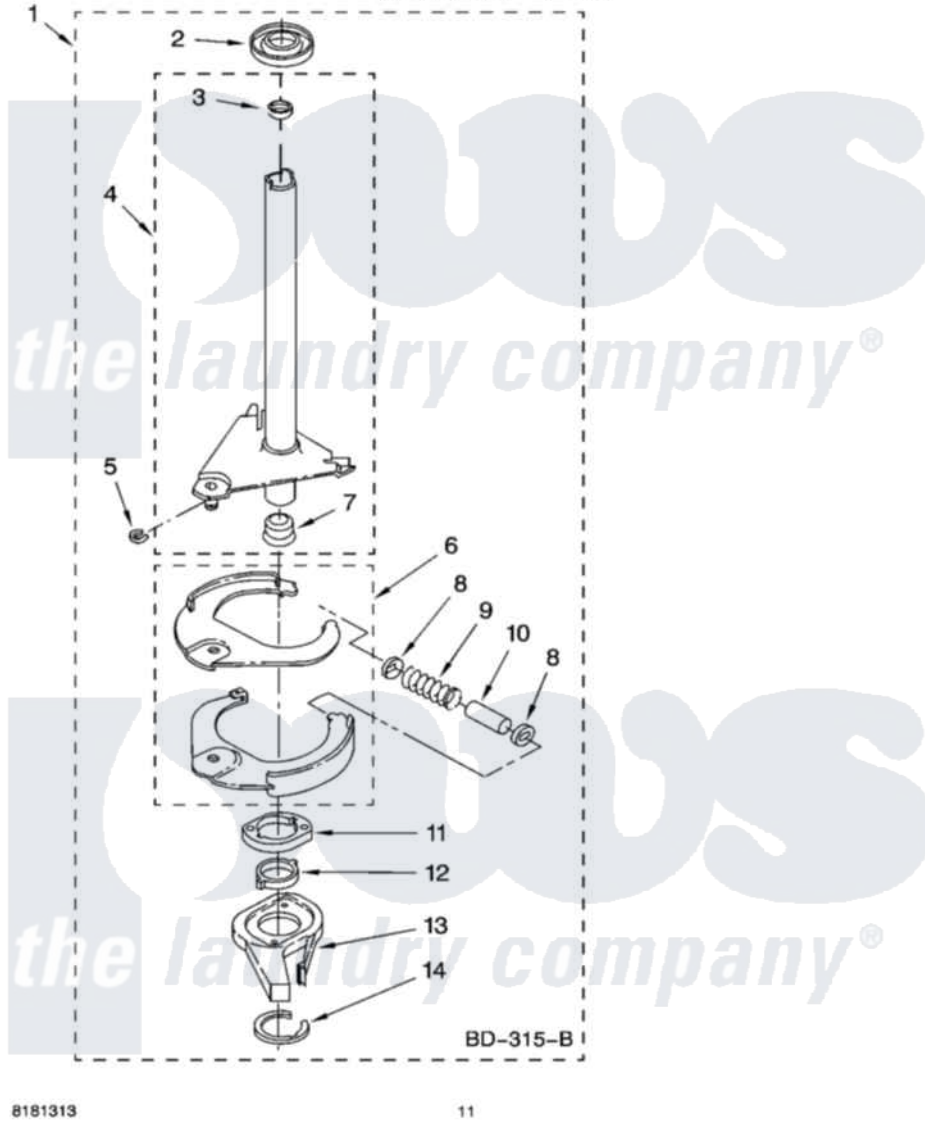

Whirlpool 7MWT96500SQ0 07 - BRAKE AND DRIVE TUBE PARTS

BRAKE AND DRIVE TUBE PARTS

For Model: 7MWT96500SQ0, 7MWT96500ST0
(Designer White) (Biscuit)

8181313

11

Whirlpool Residential Whirlpool 7MWT96500SQ0 Washer Parts Parts Diagram 07 - BRAKE AND DRIVE TUBE PARTS

[Click on the part number to view part](#)

Item	Original Part Number	Replaced By	Status	Part Description
1	388952	285792		Basketdrive
2	62658			Ring, Thrust
3	356427			Seal, Spin Pinion
4	64027	64208		Tube-Spin
5	64035	W10083190		Ring, Retaining
6	64232	285438		Shoe-Brake
7	62703	8546462		"T" Bearing, Spin Tube
8	3353956	285658		Sleeve
9	387806		Not Available	Spring, Brake
10	3355360	285658		Sleeve
11	661516	8546461		Cam, Brake Release
12	63022			Sleeve, Cam
13	64194	285790		Lining
14	90368	W10083200		Ring, Retaining
"	BLANK		Not Available	Following Parts Not Illustrated
"	285208			Lubricant