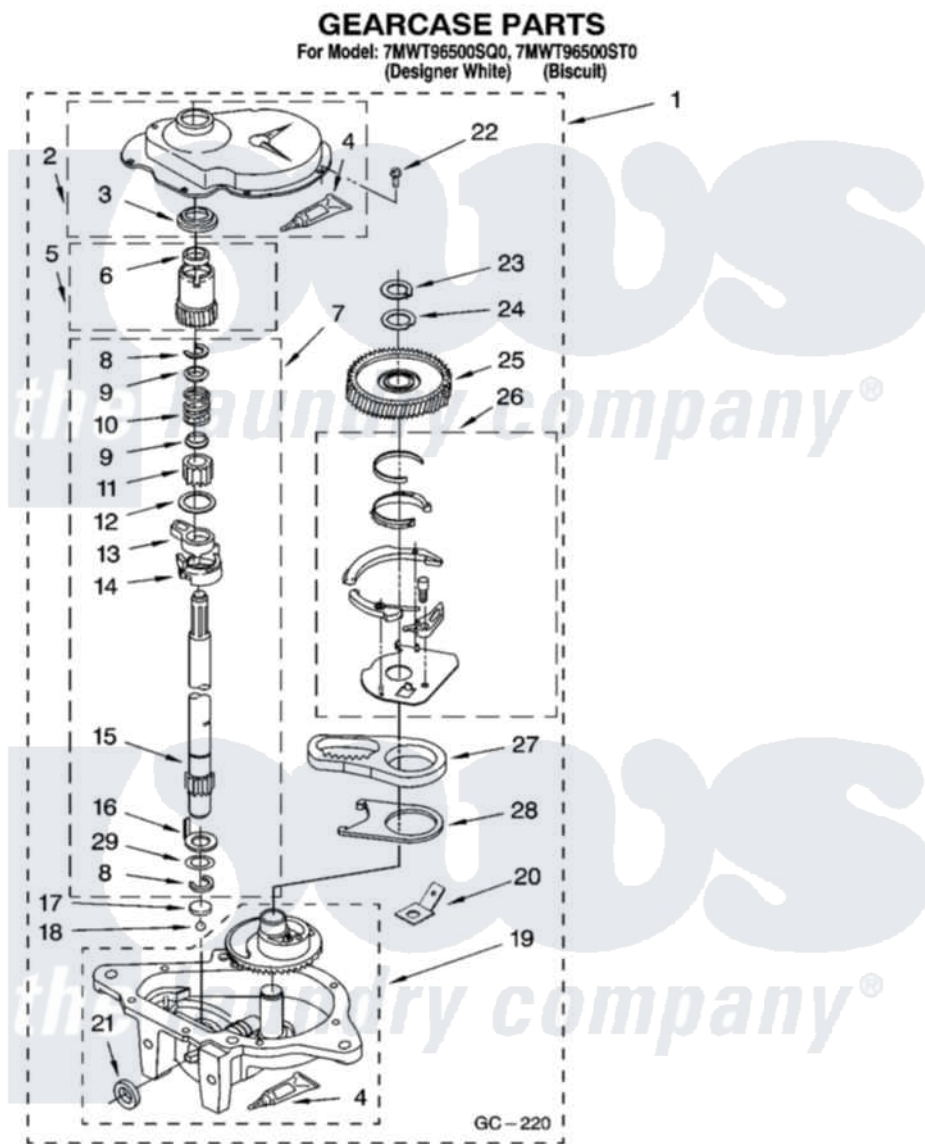

**Whirlpool 7MWT96500SQ0 08 - GEARCASE PARTS, OPTIONAL PARTS
(NOT INCLUDED)**

12

8181313

Whirlpool Residential Whirlpool 7MWT96500SQ0 Washer Parts Parts Diagram 08 - GEARCASE PARTS, OPTIONAL PARTS (NOT INCLUDED)

Click on the part number to view part

| Item | Original Part Number | Replaced By | Status | Part Description |
|------|-------------------------|-------------------------|---------------|-----------------------|
| 1 | 8532118 | 3360629 | | Gearcase |
| 2 | 285202 | | | Cover, Gearcase |
| 3 | 3349985 | | | Seal, Gearcase Cover |
| 4 | 285195 | | | Sealer Sealer, Gasket |
| 5 | 63320 | 285362 | | Gear and Pinion |
| 6 | 356427 | | | Seal, Spin Pinion |
| 7 | 389387 | | | Shaft, Agitator |
| 8 | 90369 | | Not Available | Ring, Retaining (2) |
| 9 | 62677 | | | Retainer, Spring |
| 10 | 62676 | | | Spring, Agitator |
| 11 | 63273 | 285509 | | Shaft, Agitator |
| 12 | 62619 | | | Washer, Agitator Gear |
| 13 | 62580 | 285206 | | Cam-Agitator |
| 14 | 62581 | 285206 | | Cam-Agitator |
| 15 | 285509 | | | Shaft, Agitator |