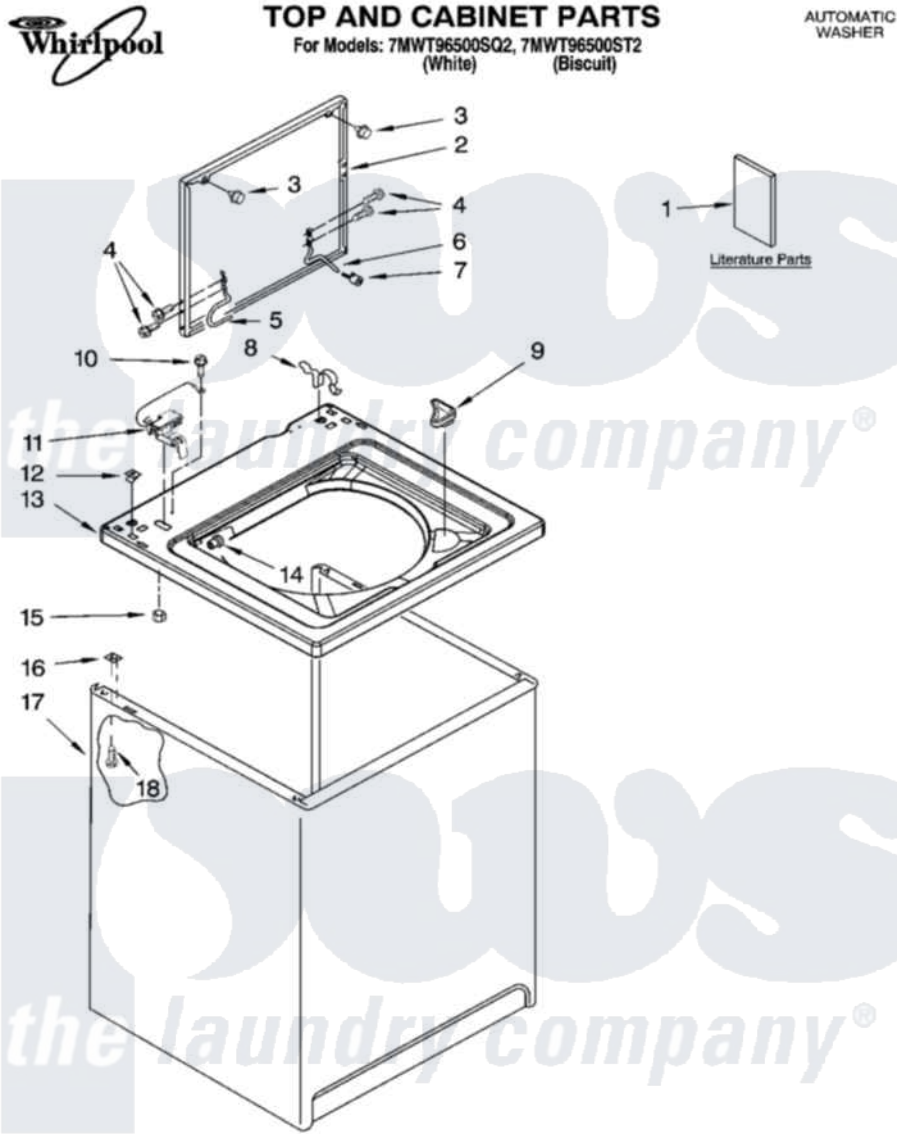

Whirlpool 7MWT96500SQ2 01 - TOP AND CABINET PARTS

2-09 Litho in U.S.A. (drd)(bay)

1

Part No. W10254675 Rev. A

Whirlpool [Residential Whirlpool 7MWT96500SQ2 Washer Parts](#) Parts Diagram 01 - TOP AND CABINET PARTS
 Click on the part number to view part

Item	Original Part Number	Replaced By	Status	Part Description
1	W10155455		Not Available	Installation Instructions
"	8558665		Not Available	Feature Sheet
"	W10213638		Not Available	Use & Care Guide
"	W10117898		Not Available	Energy Guide (Mexico)
"	W10185791		Not Available	Wiring Diagram
2	8541774	W10193857		Lid
"	W10171116	W10193858		Lid
3	9724509			Bumper, Lid
4	W10119828			Screw, Lid Hinge Mounting
5	W10225135			Hinge, Lid
6	54583			Hinge, Lid
7	19119			Bumper, Lid Hinge
8	62780			Clip, Top And Cabinet And Rear Panel
9	3362952			Dispenser, Bleach
10	3351614			Screw, Gearcase Cover Mounting

11	8318084		Switch, Lid
12	357213		Nut, Push-In
13	8318064		Top
"	8318066		Top
14	21258		Bearing, Lid Hinge
15	8533959	680762	Nut
16	62750		Spacer, Cabinet To Top (4)
17	63424		Cabinet
"	3954357		Cabinet
18	3390631		Screw, 10-16 X 3/8