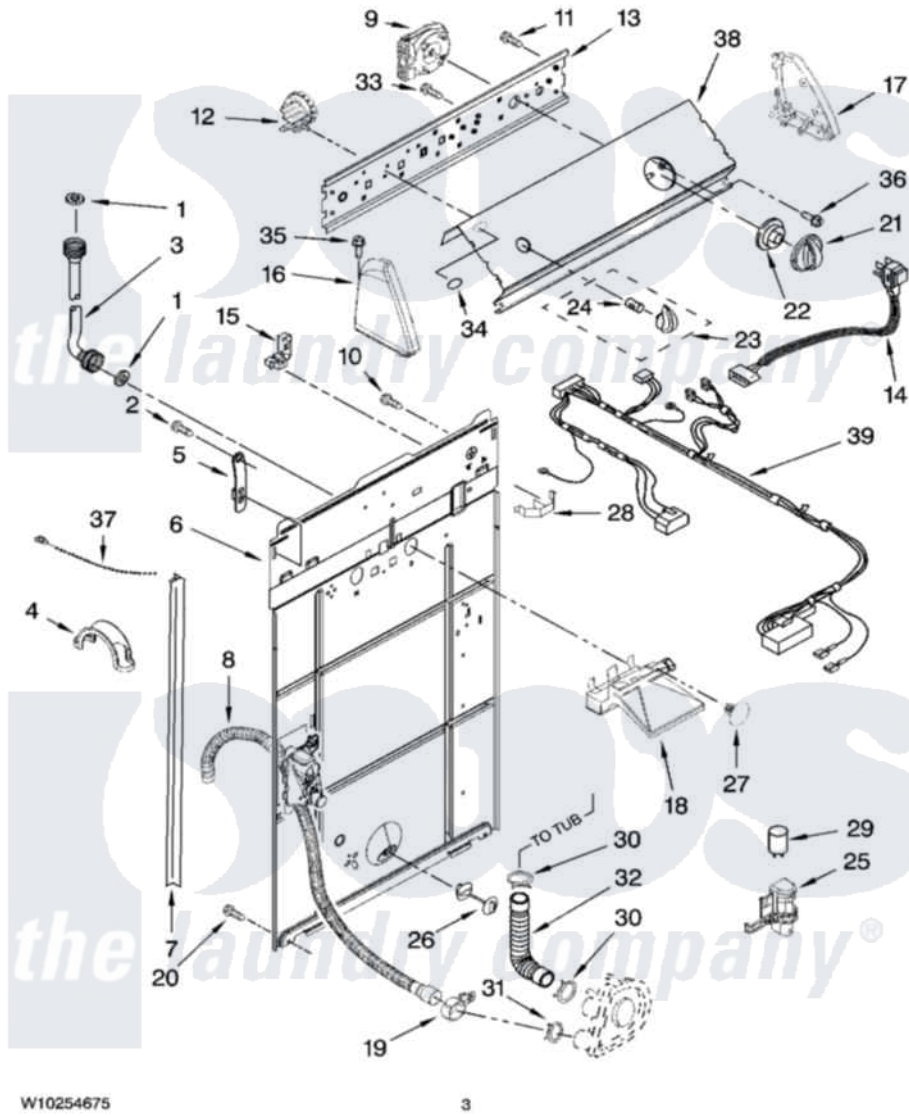

Whirlpool 7MWT96500SQ2 02 - CONTROLS AND REAR PANEL PARTS

CONTROLS AND REAR PANEL PARTS

For Models: 7MWT96500SQ2, 7MWT96500ST2
(White) (Biscuit)

W10254675

3

Whirlpool Residential Whirlpool 7MWT96500SQ2 Washer Parts Parts Diagram 02 - CONTROLS AND REAR PANEL PARTS

Click on the part number to view part

Item	Original Part Number	Replaced By	Status	Part Description
1	W10242307	16123		Washer Inlet-Hose Miscellaneous Parts Must be Ordered Separately.
2	9740848			Screw, Mixing Valve Mounting
3	W10194208	89503		Hose-Inlet
4	8577378			U-Bend, Drain Hose
5	8568314			Strap, Console
6	W10194450			Panel, Rear
7	62747			Pad, Rear Panel
8	W10189267			Drain Hose Assembly
9	W10185789			Timer, Control
10	3351614			Screw, Gearcase Cover Mounting
11	90767			Screw, 8A X 3/8 HeX Washer Head Tapping
12	8577845	W10339334		Switch-WL
13	8544893			Bracket, Control

14	W10115689		Cord, Power
15	3952821	285777	Relief-Str
16	8271365	279962	Endcap
"	8271368	279965	Endcap
17	8271359	279962	Endcap
"	8271362	279965	Endcap
18	W10279103	Not Available	VALVE, WATER INLET W/VACUUM BREAK (SNGL PORT)
19	8541668		Clamp, Hose
20	62863	3390631	Screw, 10-16 X 3/8
21	8566022		Knob, Timer
"	8566025		Knob, Timer
22	8566018		Dial,
23	8565944		Knob, Control
"	8565947		Knob, Control
24	8536939		Clip, Knob
25	8318046		Clip, Capacitor
26	8519200		Support, Rear Panel
27	W10000080	8282566	Clip, Pine Tree
28	8055003		Clip, Harness And Pressure Switch
29	8572717		Capacitor, Motor Start
30	3363366	616099	Clamp
31	8317496	285655	Clamp, Hose
32	3951449	285871	Hose
33	3400073		Screw, Ground
34	3400985		Medallion
35	388326		Screw, 8-18 X 1.25
36	3400818		Screw, Timer Mounting
37	3347868	W10339879	Tie, Cable
38	W10222540		Panel, Console
"	W10222541		Panel, Console
39	W10243990		Harness, Wiring