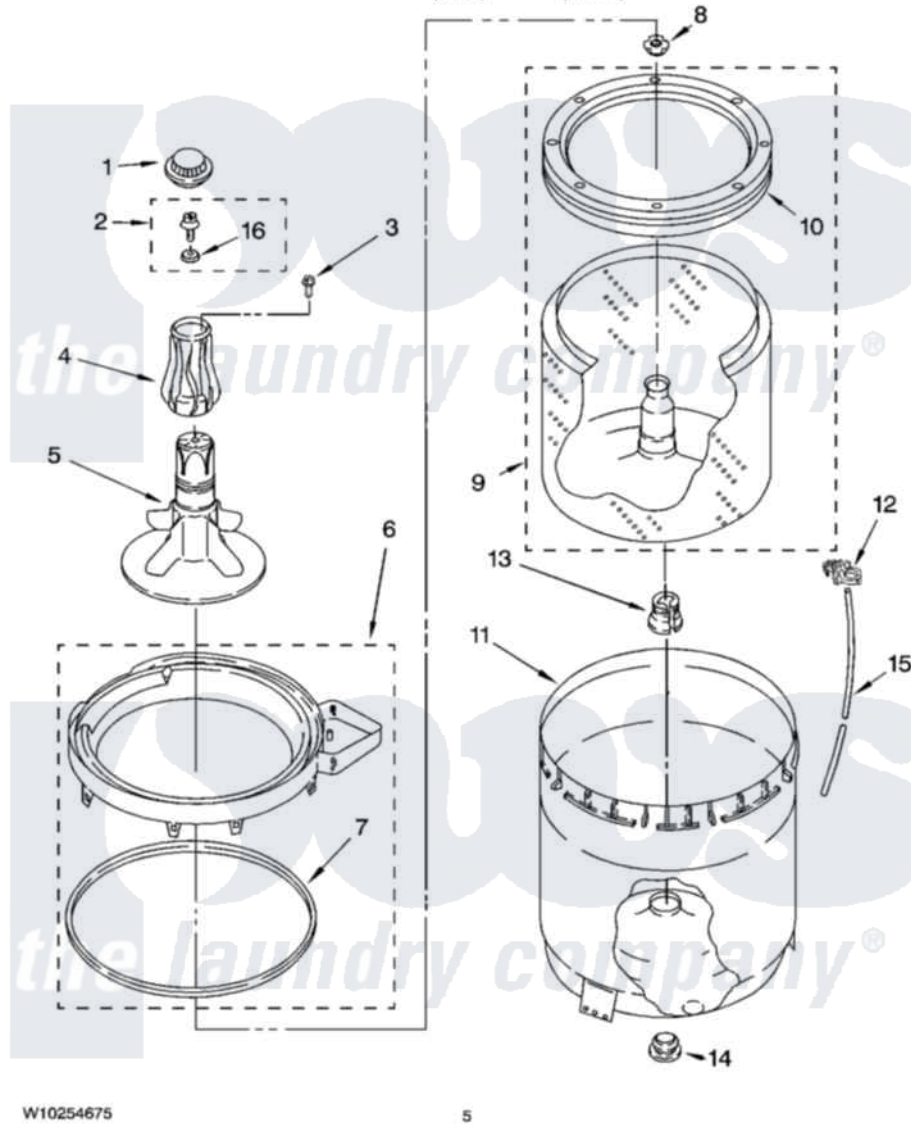

Whirlpool 7MWT96500SQ2 03 - AGITATOR, BASKET AND TUB PARTS

AGITATOR, BASKET AND TUB PARTS

For Models: 7MWT96500SQ2, 7MWT96500ST2
(White) (Biscuit)

W10254675

5

Whirlpool Residential Whirlpool 7MWT96500SQ2 Washer Parts Parts Diagram 03 - AGITATOR, BASKET AND TUB PARTS

Click on the part number to view part

Item	Original Part Number	Replaced By	Status	Part Description
1	3355758			Cap, Agitator
2	358237			Screw And Washer
3	63027	W10109200		Screw, Baffle Mounting
4	64210			Extension, Agitator
5	64214			Agitator
6	8528150	W10445870		Ring-Tub
7	3976308			Gasket, Tub Ring
8	21366			Nut, Spanner
9	8526017	W10389329		Clothes Container, Assembly
10	387240			Ring, Balance
11	63849			Strain Relief, Power Cord
12	2219077			Clip, Pressure Switch Hose
13	389140			Tub Block, Basket Drive
14	383727			Gasket, Centerpodt
15	3347780	353244		Hose, Pressure Switch
16	3949550			Washer