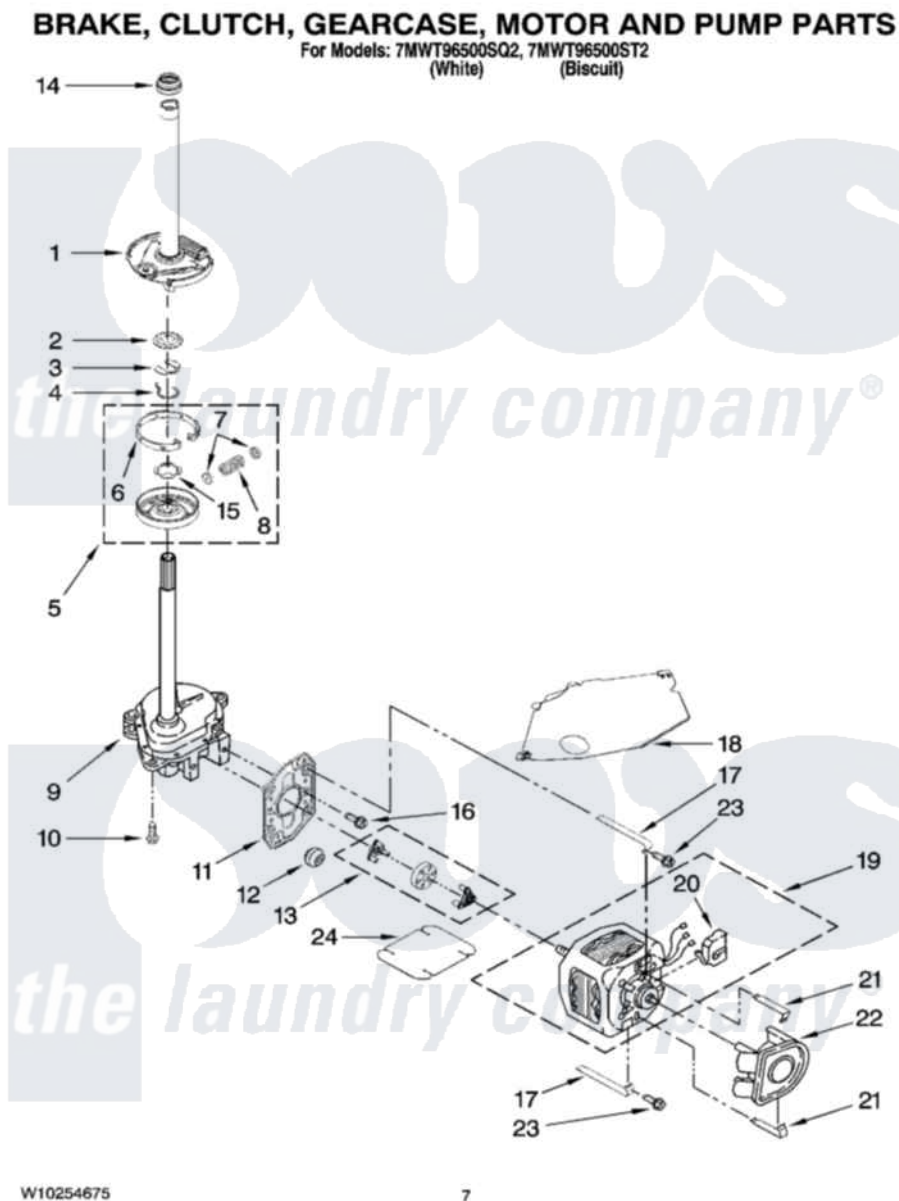

Whirlpool 7MWT96500SQ2 04 - BRAKE, CLUTCH, GEARCASE, MOTOR AND PUMP PARTS

Whirlpool [Residential Whirlpool 7MWT96500SQ2 Washer Parts](#) Parts Diagram 04 - BRAKE, CLUTCH, GEARCASE, MOTOR AND PUMP PARTS
Click on the part number to view part

Item	Original Part Number	Replaced By	Status	Part Description
1	388952	285792		Basketdrive
2	63292			Washer, Spin Tube Thrust
3	62697	W10080230		Ring, Spin Tube Support
4	63283	285353		Ring
5	3951311	285785		Clutch
6	3951308	285790		Lining
7	62646			Cap, Clutch Spring
8	3946792			Spring And Damper Assembly
9	8532118	3360629		Gearcase
10	3357334	3400516		Screw Anti-Rattle
11	62611			Plate, Motor Mount To Gearcase
12	62691			Grommet, Motor
13	3364003	285753A		Coupling
14	8577374			Seal, Centerpost

15	3355454		Clip, Main Drive
16	3400516		Screw Anti-Rattle
17	W10086010		Retainer, Motor
18	3362089		Shield, Tub To Motor
19	8577157	661600	Motor, Main Drive
20	3952056		Switch, Main Drive Motor
21	8546127		Retainer, Pump
22	3363394		Pump
23	3387485	273556	Screw, 10-16 X 5/8
24	3946532		Shield, Motor