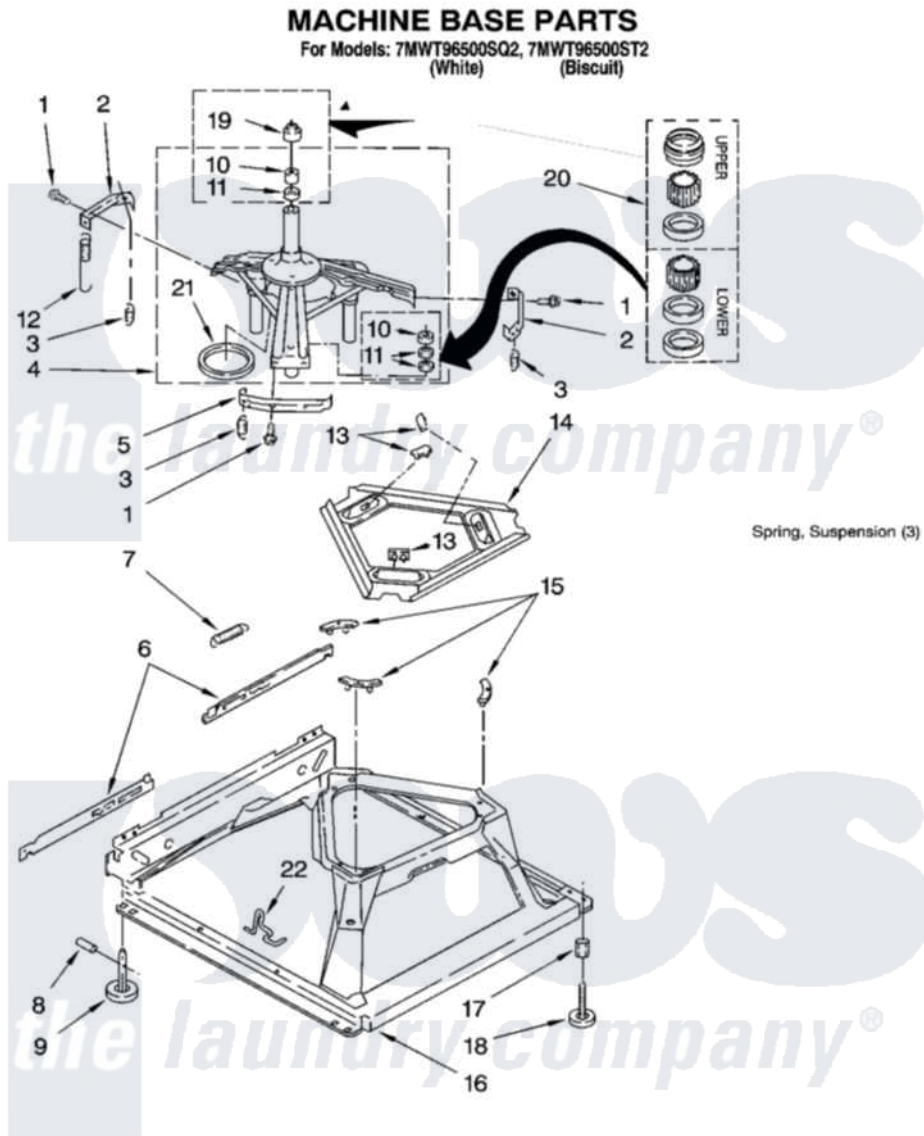

Whirlpool 7MWT96500SQ2 05 - MACHINE BASE PARTS

8

W10254675

Whirlpool [Residential Whirlpool 7MWT96500SQ2 Washer Parts](#) Parts Diagram 05 - MACHINE BASE PARTS
Click on the part number to view part

Item	Original Part Number	Replaced By	Status	Part Description
1	3400076			Screw, Bracket Mounting
2	64067			Bracket, Spring Outer
3	63907			Spring, Suspension
4	8575214	280184		Support
5	64065			Bracket, Spring Outer
6	63466			Link, Leveling Mechanism
7	62597	8316845		Spring
8	62837			Pin, Knurled
9	62596	285244		Feet-Leveling
10	8546455			Bearing, Centerpost
11	357409	359449		Seal, Agitator Shaft
12	388492	W10250667		Spring, Counterweight
13	62568	285219		Pad
14	3946509			Plate, Suspension
15	3363660	285744		Pad
16	3946512	285771		Base

17	3359452	Nut, Lock
18	W10001130	Foot, Leveling
19	8577376	Seal, Centerpost
20	285203	Centerpost Bearing Kit
21	63134	Ring, Sound Deadening
22	W10145155	Retainer, Suspension Spring