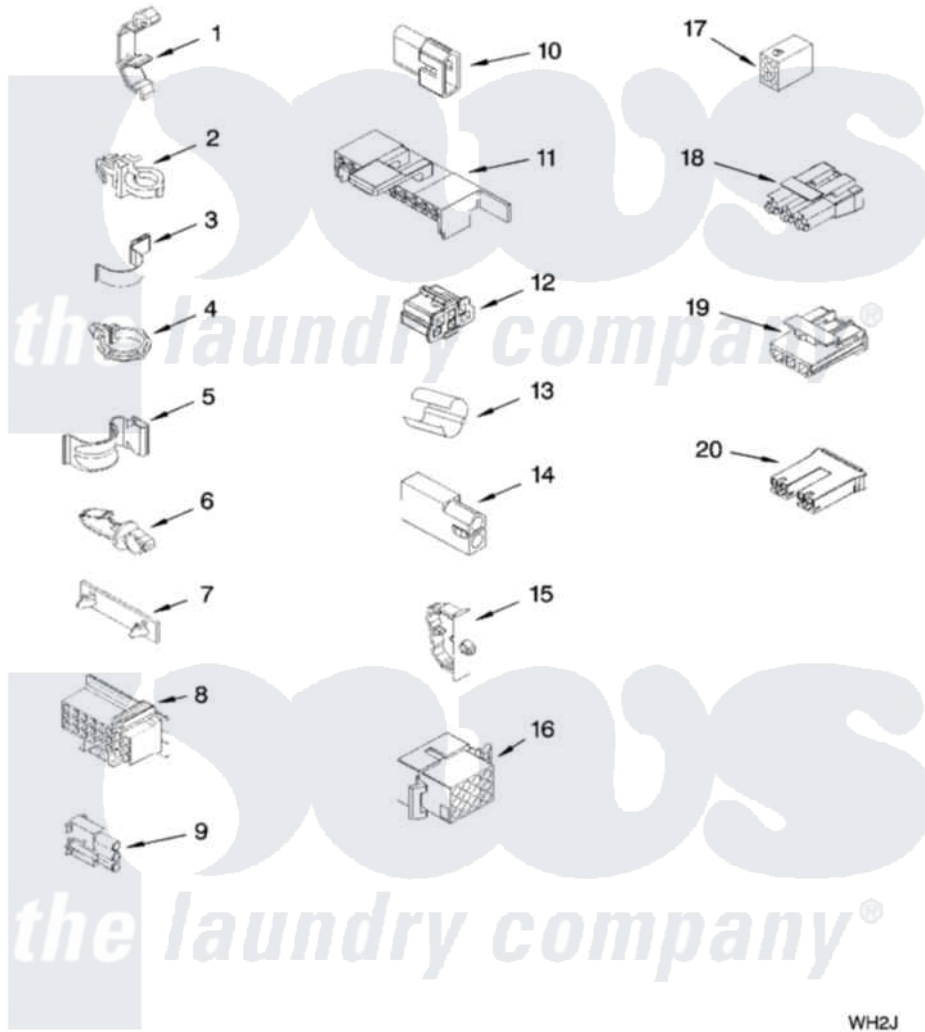

Whirlpool 7MWT96500SQ2 06 - WIRING HARNESS PARTS

WIRING HARNESS PARTS

For Models: 7MWT96500SQ2, 7MWT96500ST2
(White) (Biscuit)

W10254675

9

Whirlpool [Residential Whirlpool 7MWT96500SQ2 Washer Parts](#) Parts Diagram 06 - WIRING HARNESS PARTS
Click on the part number to view part

Item	Original Part Number	Replaced By	Status	Part Description
1	3349557			Retainer, Harness
2	388498		Not Available	Clip, Harness
3	3347812	8528351		Clip
4	3352501	8559320		Restraint, Hose
5	90016			Clip, Pressure Switch Hose
6	3390496	8281256		Clip, Harness
7	389379			Retainer, Side To Feature Panel
8	3948614			Disconnect Block
"	352089			Timer, Block Disconnect
9	62889			Receptacle, Terminal
10	353424			Plug, Terminal
11	62505			Block, Disconnect
12	3347243			Block, Disconnect
13	63523			Harness, Protector
14	717252			Receptacle, Terminal
15	3352944			Clip, Harness

16	3390423		Not Available	Block, Disconnect (12-Way) (Timer) (Use Term. 94613)
17	3347730		Not Available	Receptacle, (6-Way) (Use Term. 94613)
18	3948617	2172937		Connector
19	3360056			Connector
20	3354925			Block, Connector
"	3354926			Block, Connector