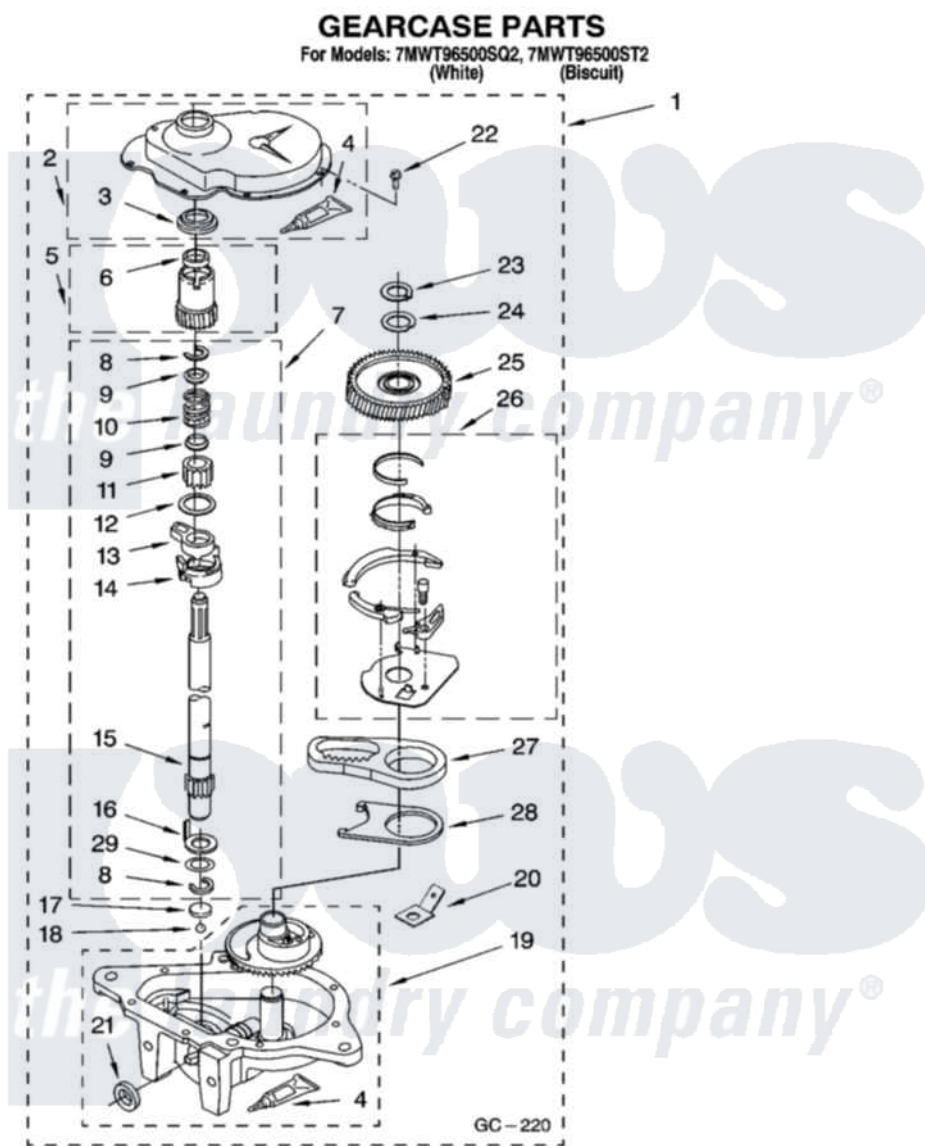

**Whirlpool 7MWT96500SQ2 08 - GEARCASE PARTS, OPTIONAL PARTS
(NOT INCLUDED)**

12

W10254675

Whirlpool [Residential Whirlpool 7MWT96500SQ2 Washer Parts](#) Parts Diagram 08 - GEARCASE PARTS, OPTIONAL PARTS (NOT INCLUDED)

[Click on the part number to view part](#)

Item	Original Part Number	Replaced By	Status	Part Description
1	8532118	3360629		Gearcase
2	285202			Cover, Gearcase
3	3349985			Seal, Gearcase Cover
4	285195			Sealer Sealer, Gasket
5	63320	285362		Gear and Pinion
6	356427			Seal, Spin Pinion
7	389387			Shaft, Agitator
8	90369		Not Available	Ring, Retaining (2)
9	62677			Retainer, Spring
10	62676			Spring, Agitator
11	63273	285509		Shaft, Agitator
12	62619			Washer, Agitator Gear
13	62580	285206		Cam-Agitator
14	62581	285206		Cam-Agitator
15	285509			Shaft, Agitator

16	62618		Washer, Cam Thrust
17	16018	285205	Bearing
18	85529	285205	Bearing
19	389230	285515	Gearcase
20	3949116	Not Available	BLOCK TAB, TERMINAL
21	285352		Seal Kit, Thrust Plug
22	3351614		Screw, Gearcase Cover Mounting
23	3362552	285765	Ring-Retrn
24	285735	285766	Washer Kit, Thrust
25	62570	285362	Gear and Pinon
26	388253	999516	Shelf-Glas
27	3349296	8546456	Rack, Connecting
28	62621		Actuator, Shift
29	388815		Washer, Intermediate 1 3976263 Miscellaneous Parts Bag 2 3976300 Washer, Inlet Hose 3 3366913 Clamp, Hose
	72017		Paint, Touch-Up
"	4392899		Paint, Touch-Up
"	350938		Paint, Pressurized Spray B
"	350930		Paint, Pressurized Spray B
"	4392901		Paint, Pressurized Spray
"	799344		Paint, Touch-Up)
"	4392900		Paint, Bulk)
"	BLANK	Not Available	OIL
"	350572		Oil
"	BLANK	Not Available	LUBRICANT
"	285208		Lubricant
"	BLANK	Not Available	SEALER
"	285195		Sealer Sealer, Gasket
"	BLANK	Not Available	ACCESSORY PARTS
"	367031		Water System Parts
"	280129	280129A	Break-Sphn
"	280130	280130A	Adapter
"	280131	40922	Hose