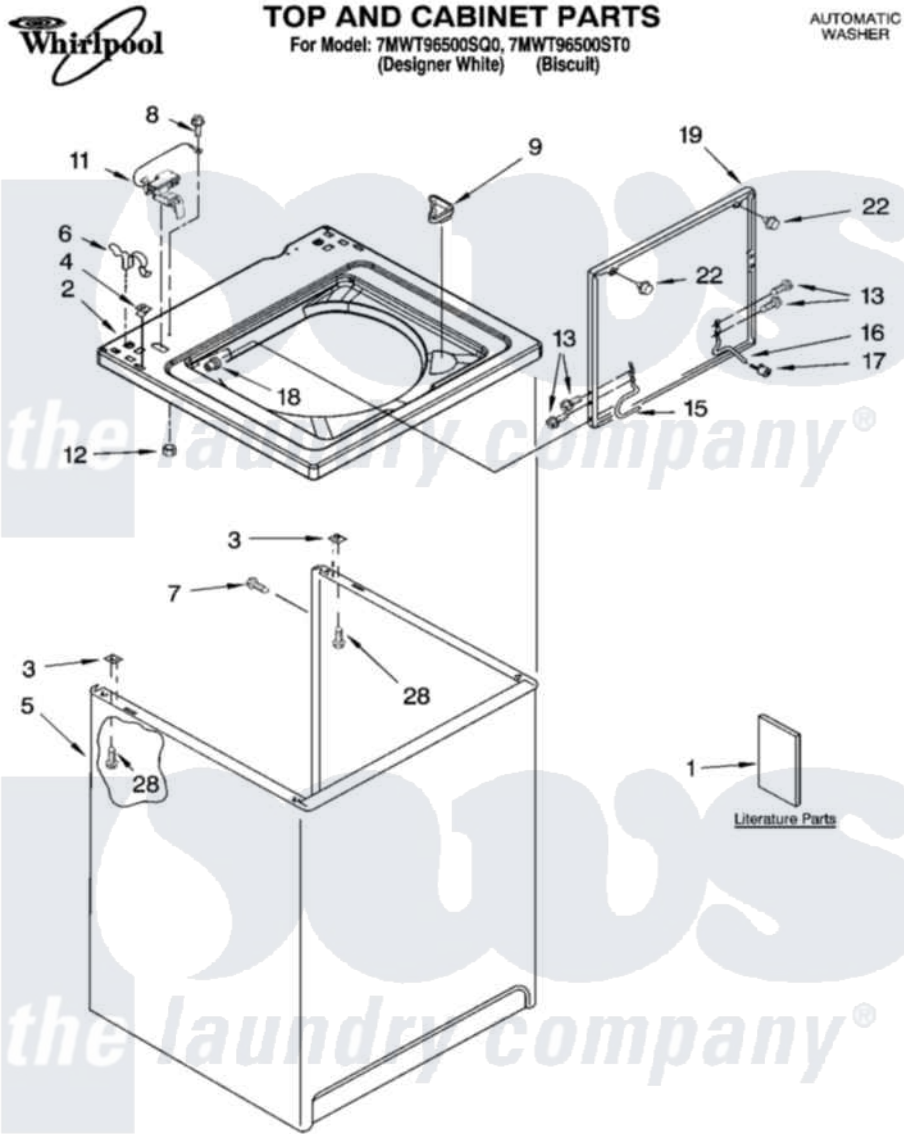

# Whirlpool 7MWT96500ST0 01 - TOP AND CABINET PARTS

6-06 Litho in U.S.A. (cre)

1

Part No. 8181313

Whirlpool [Residential Whirlpool 7MWT96500ST0 Washer Parts](#) Parts Diagram 01 - TOP AND CABINET PARTS  
 Click on the part number to view part

Item	Original Part Number	Replaced By	Status	Part Description
1	W10071220		Not Available	Installation Instructions
"	8558665		Not Available	Feature Sheet
"	8539806		Not Available	Use & Care Guide
"	8577178		Not Available	Energy Guide (Mexico)
"	8542379		Not Available	Wiring Diagram
2	<a href="#">8318064</a>			Top
"	<a href="#">8318066</a>			Top
3	62750			Spacer, Cabinet To Top (4)
4	<a href="#">357213</a>			Nut, Push-In
5	<a href="#">63424</a>			Cabinet
"	<a href="#">3954357</a>			Cabinet
6	<a href="#">62780</a>			Clip, Top And Cabinet And Rear Panel
7	3357011	<a href="#">308685</a>		Side Trim )
8	<a href="#">3351614</a>			Screw, Gearcase Cover Mounting
9	<a href="#">3362952</a>			Dispenser, Bleach

11	<a href="#">8318084</a>		Switch, Lid
12	8533959	<a href="#">680762</a>	Nut
13	3351355	<a href="#">W10119828</a>	Screw, Lid Hinge Mounting
15	<a href="#">8318088</a>		Hinge, Lid
16	<a href="#">54583</a>		Hinge, Lid
17	<a href="#">19119</a>		Bumper, Lid Hinge
18	<a href="#">21258</a>		Bearing, Lid Hinge
19	8557513	<a href="#">3957617</a>	Lid
"	8557514	<a href="#">3957618</a>	Lid
22	<a href="#">9724509</a>		Bumper, Lid
28	<a href="#">3390631</a>		Screw, 10-16 X 3/8