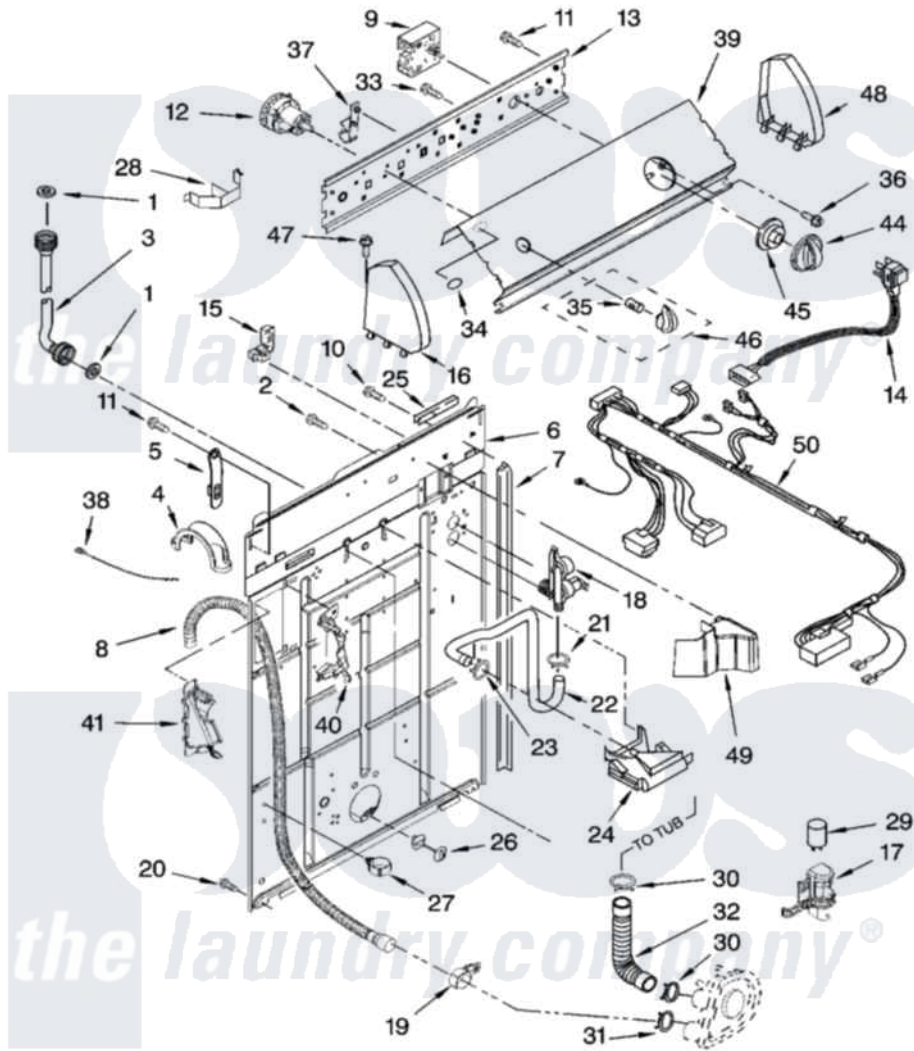

## CONTROLS AND REAR PANEL PARTS

For Model: 7MWT96500SQ0, 7MWT96500ST0  
(Designer White) (Biscuit)

8181313

3

Whirlpool [Residential Whirlpool 7MWT96500ST0 Washer Parts](#) Parts Diagram 02 - CONTROLS AND REAR PANEL PARTS

[Click on the part number to view part](#)

Item	Original Part Number	Replaced By	Status	Part Description
1	3976300	<a href="#">16123</a>		Washer Inlet-Hose Miscellaneous Parts Must be Ordered Separately.
2	<a href="#">9740848</a>			Screw, Mixing Valve Mounting
3	8571377	<a href="#">89503</a>		Hose-Inlet
4	<a href="#">8577378</a>			U-Bend, Drain Hose
5	<a href="#">8568314</a>			Strap, Console
6	<a href="#">8318015</a>			Panel, Rear
7	<a href="#">62747</a>			Pad, Rear Panel
8	8559373	<a href="#">W10096921</a>		Drain Hose Assembly
9	<a href="#">8542377</a>			Timer, Control
10	<a href="#">3351614</a>			Screw, Gearcase Cover Mounting
11	<a href="#">90767</a>			Screw, 8A X 3/8 HeX Washer Head Tapping
12	3366848	<a href="#">W10339229</a>		Switch-WL
13	<a href="#">8544893</a>			Bracket, Control