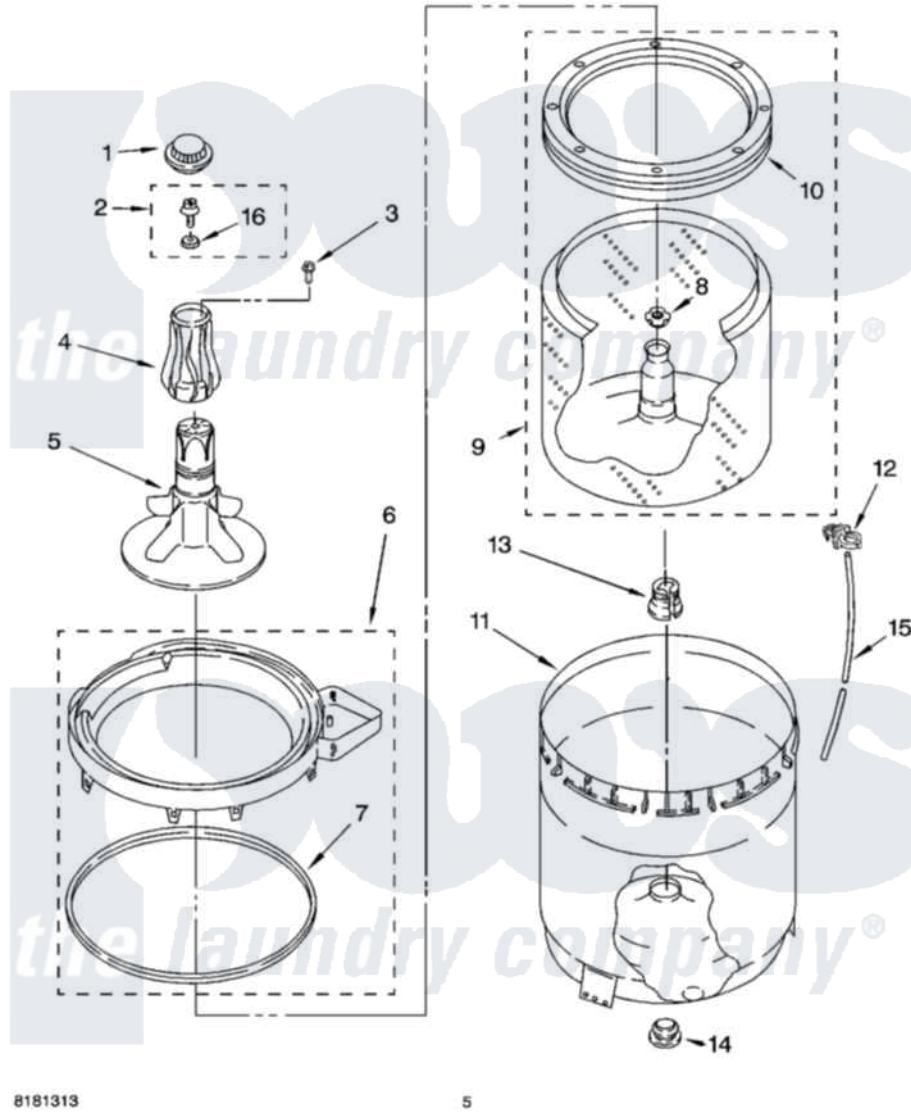

Whirlpool 7MWT96500ST0 03 - AGITATOR, BASKET AND TUB PARTS

AGITATOR, BASKET AND TUB PARTS

For Model: 7MWT96500SQ0, 7MWT96500ST0
(Designer White) (Biscuit)

8181313

5

Whirlpool [Residential Whirlpool 7MWT96500ST0 Washer Parts](#) Parts Diagram 03 - AGITATOR, BASKET AND TUB PARTS

[Click on the part number to view part](#)

Item	Original Part Number	Replaced By	Status	Part Description
1	3355758			Cap, Agitator
2	358237			Screw And Washer
3	63027	W10109200		Screw, Baffle Mounting
4	64210			Extension, Agitator
5	64214			Agitator
6	8528150	W10445870		Ring-Tub
7	3976308			Gasket, Tub Ring
8	21366			Nut, Spanner
9	8526017	W10389329		Clothes Container, Assembly
10	8519788	387240		Ring, Balance
11	63849			Strain Relief, Power Cord
12	2219077			Clip, Pressure Switch Hose
13	389140			Tub Block, Basket Drive
14	383727			Gasket, Centerpodt
15	3347780	353244		Hose, Pressure Switch
16	3949550			Washer