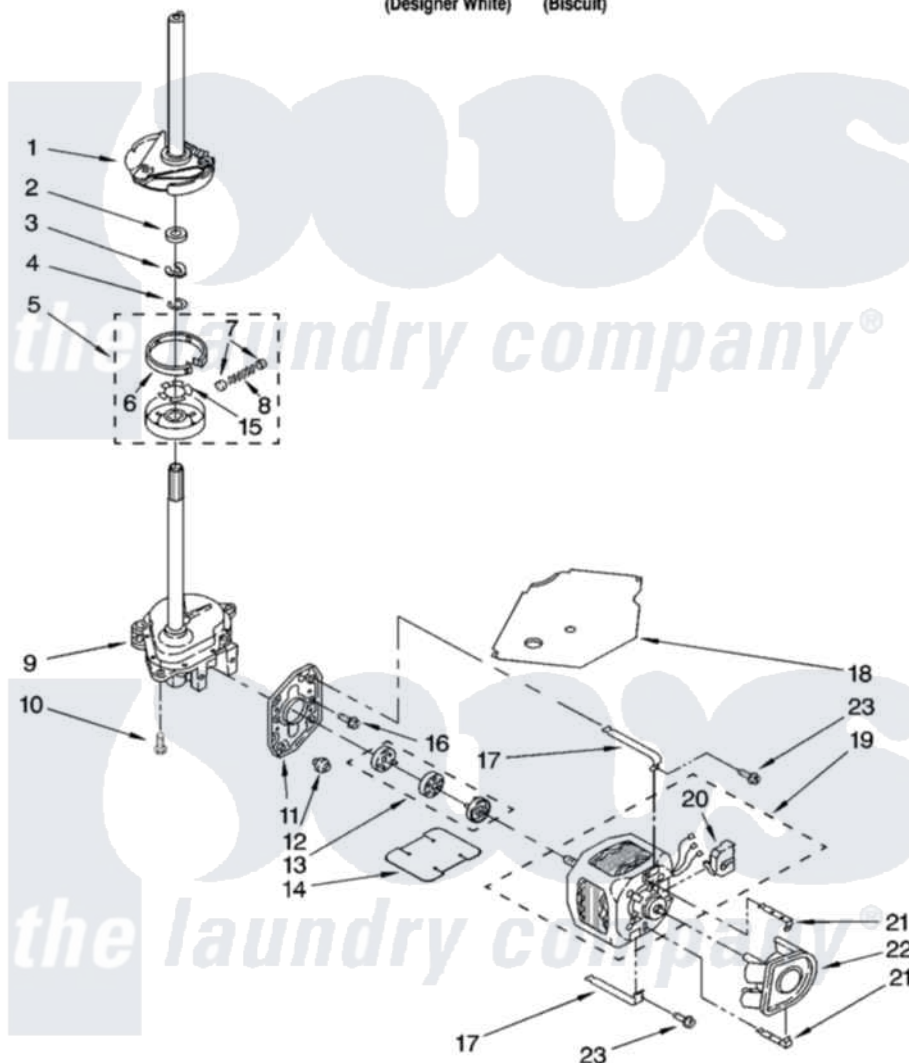

# Whirlpool 7MWT96500ST0 04 - BRAKE, CLUTCH, GEARCASE, MOTOR AND PUMP PARTS

## BRAKE, CLUTCH, GEARCASE, MOTOR AND PUMP PARTS

For Model: 7MWT96500SQ0, 7MWT96500ST0  
(Designer White) (Biscuit)

8181313

7

Whirlpool [Residential Whirlpool 7MWT96500ST0 Washer Parts](#) Parts Diagram 04 - BRAKE, CLUTCH, GEARCASE, MOTOR AND PUMP PARTS  
Click on the part number to view part

Item	Original Part Number	Replaced By	Status	Part Description
1	388952	<a href="#">285792</a>		Basketdrive
2	<a href="#">63292</a>			Washer, Spin Tube Thrust
3	62697	<a href="#">W10080230</a>		Ring, Spin Tube Support
4	63283	<a href="#">285353</a>		Ring
5	3951311	<a href="#">285785</a>		Clutch
6	3951308	<a href="#">285790</a>		Lining
7	<a href="#">62646</a>			Cap, Clutch Spring
8	<a href="#">3946792</a>			Spring And Damper Assembly
9	8532118	<a href="#">3360629</a>		Gearcase
10	3357334	<a href="#">3400516</a>		Screw Anti-Rattle
11	<a href="#">62611</a>			Plate, Motor Mount To Gearcase
12	<a href="#">62691</a>			Grommet, Motor
13	285753	<a href="#">285753A</a>		Coupling
14	<a href="#">8316060</a>			Shield, Tub To Motor

15	<a href="#">3355454</a>		Clip, Main Drive
16	<a href="#">3400516</a>		Screw Anti-Rattle
17	3349637	<a href="#">W10086010</a>	Retainer, Motor
18	<a href="#">3362089</a>		Shield, Tub To Motor
19	8577157	<a href="#">661600</a>	Motor, Main Drive
20	<a href="#">3952056</a>		Switch, Main Drive Motor
21	<a href="#">8546127</a>		Retainer, Pump
22	<a href="#">3363394</a>		Pump
23	3387485	<a href="#">273556</a>	Screw, 10-16 X 5/8