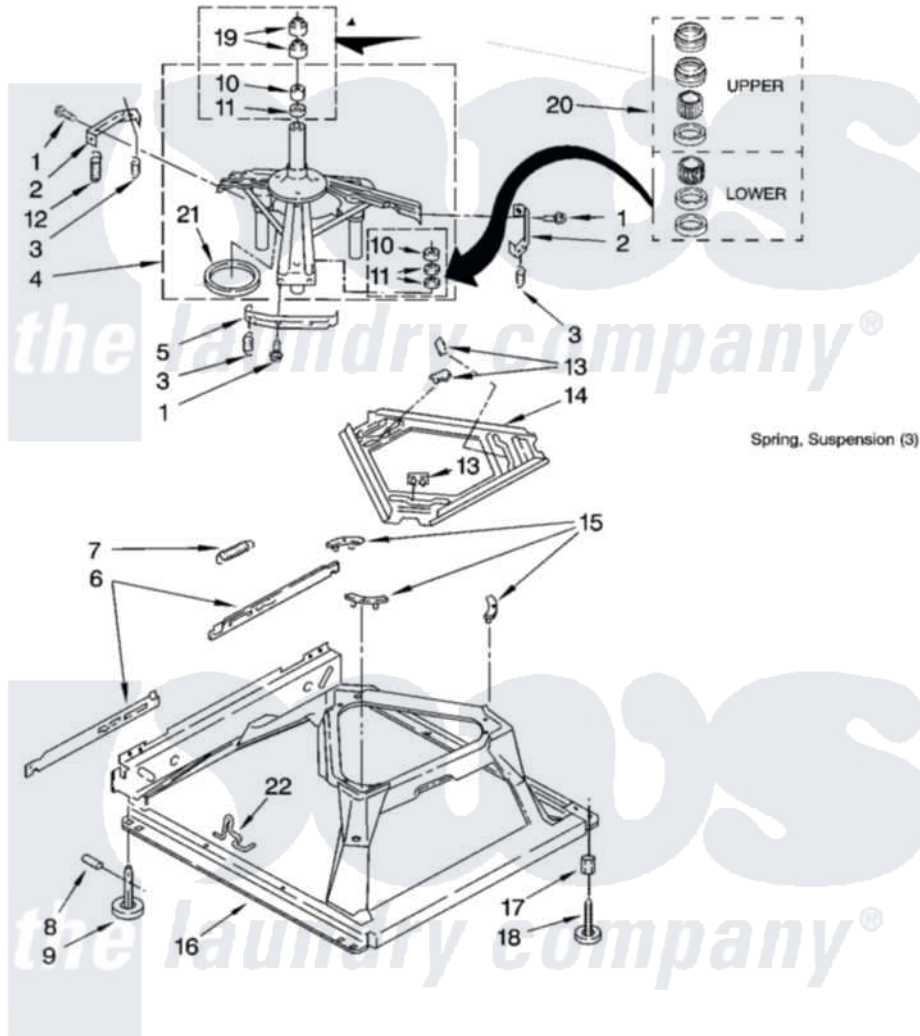

Whirlpool 7MWT96500ST0 05 - MACHINE BASE PARTS

MACHINE BASE PARTS

For Model: 7MWT96500SQ0, 7MWT96500ST0
(Designer White) (Biscuit)

8

8181313

Whirlpool Residential Whirlpool 7MWT96500ST0 Washer Parts Parts Diagram 05 - MACHINE BASE PARTS
Click on the part number to view part

Item	Original Part Number	Replaced By	Status	Part Description
1	3400076			Screw, Bracket Mounting
2	64067			Bracket, Spring Outer
3	63907			Spring, Suspension
4	8575214	280184		Support
5	64065			Bracket, Spring Outer
6	63466			Link, Leveling Mechanism
7	62597	8316845		Spring
8	62837			Pin, Knurled
9	62596	285244		Feet-Leveling
10	3347047	8546455		Bearing, Centerpost
11	357409	359449		Seal, Agitator Shaft
12	388492	W10250667		Spring, Counterweight
13	62568	285219		Pad
14	3946509			Plate, Suspension
15	3363660	285744		Pad
16	3946512	285771		Base

17	3359452		Nut, Lock
18	389102	W10001130	Foot, Leveling
19	356934	8577376	Seal, Centerpost
20	285203		Centerpost Bearing Kit
21	63134		Ring, Sound Deadening
22	63806	W10145155	Retainer, Suspension Spring