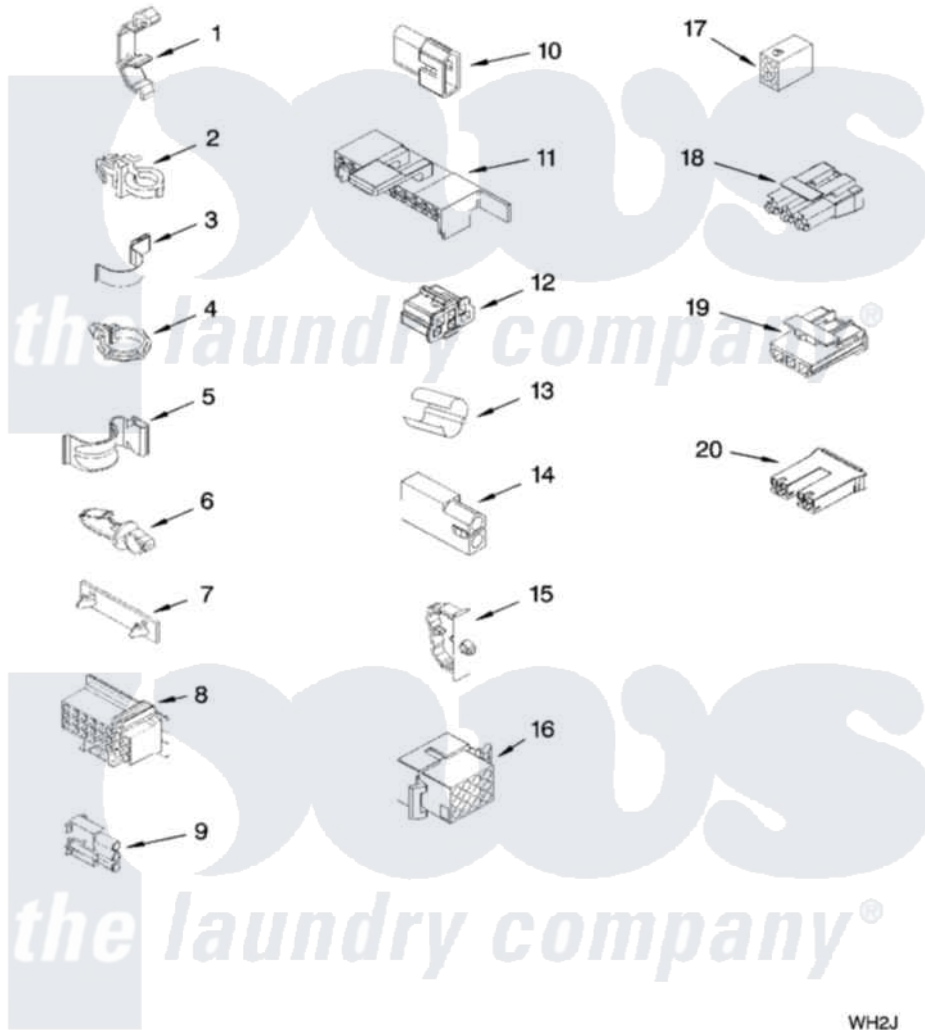

# Whirlpool 7MWT96500ST0 06 - WIRING HARNESS PARTS

## WIRING HARNESS PARTS

For Model: 7MWT96500SQ0, 7MWT96500ST0  
(Designer White) (Biscuit)

8181313

9

WH2J

Whirlpool [Residential Whirlpool 7MWT96500ST0 Washer Parts](#) Parts Diagram 06 - WIRING HARNESS PARTS

[Click on the part number to view part](#)

Item	Original Part Number	Replaced By	Status	Part Description
1	<a href="#">3349557</a>			Retainer, Harness
2	388498		Not Available	Clip, Harness
3	3347812	<a href="#">8528351</a>		Clip
4	3352501	<a href="#">8559320</a>		Restraint, Hose
5	<a href="#">90016</a>			Clip, Pressure Switch Hose
6	3390496	<a href="#">8281256</a>		Clip, Harness
7	<a href="#">389379</a>			Retainer, Side To Feature Panel
8	<a href="#">3948614</a>			Disconnect Block
"	<a href="#">352089</a>			Timer, Block Disconnect
9	<a href="#">62889</a>			Receptacle, Terminal
10	<a href="#">353424</a>			Plug, Terminal
11	<a href="#">62505</a>			Block, Disconnect
12	<a href="#">3347243</a>			Block, Disconnect
13	<a href="#">63523</a>			Harness, Protector
14	<a href="#">717252</a>			Receptacle, Terminal
15	<a href="#">3352944</a>			Clip, Harness

16	3390423		Not Available	Block, Disconnect (12-Way) (Timer) (Use Term. 94613)
17	3347730		Not Available	Receptacle, (6-Way) (Use Term. 94613)
18	3948617	<a href="#">2172937</a>		Connector
19	<a href="#">3360056</a>			Connector
20	<a href="#">3354925</a>			Block, Connector
"	<a href="#">3354926</a>			Block, Connector